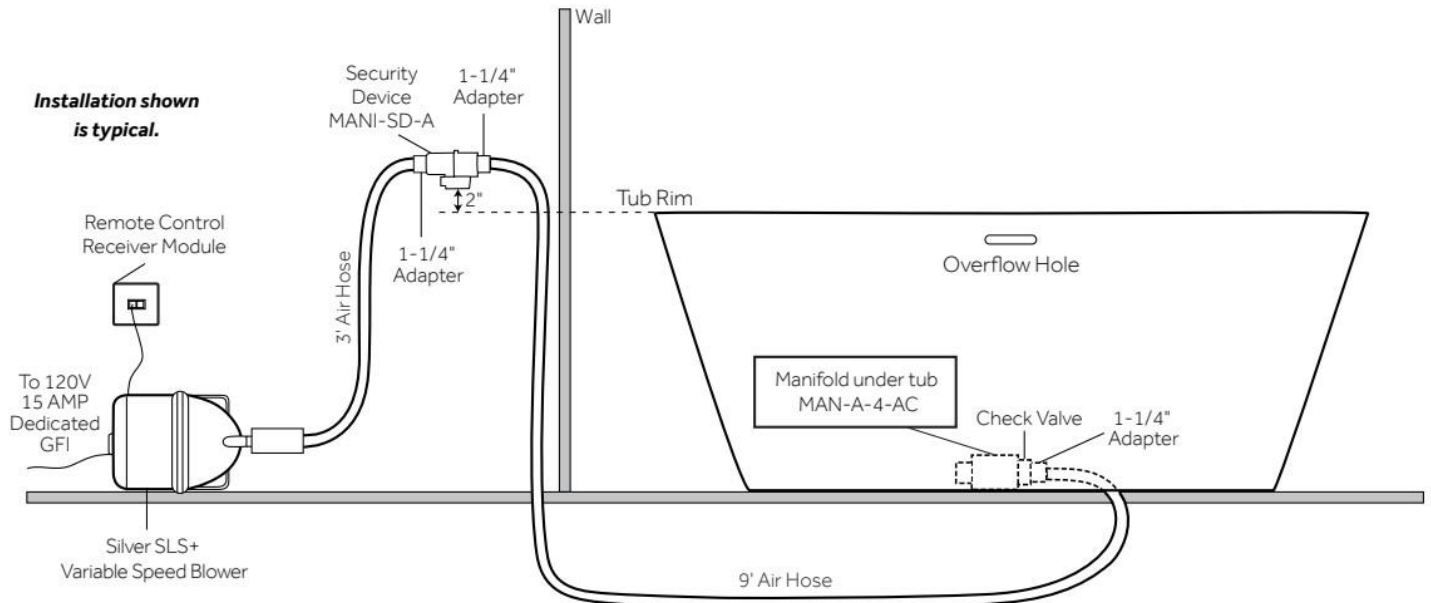

ASME A112.19.7/CSA B45.10, Massachusetts Accepted, LISTED ID: SH112123FAWH

ADDITIONAL FEATURES

- All dimensions are ($\pm 1/2$ ").
- Formed of two acrylic sheets with foam insulation.
- Foam Insulation increases heat retention and prevents condensation due to water and air temperature fluctuations.
- Optional Quick Connect Drop-In Drain Kit Includes:
 - Floor Plate, 1-1/2" PVC Pipe, 2" x 1-1/2" Trap Adapters, 1 Brass Threaded, 1 Brass Unthreaded Tailpiece and Plug.
 - Installs above your subfloor, but underneath your cement floor or tile, so you do not need access below the fixture.

INSTALLATION

Install blower behind a wall (with an access panel) or in a closet. Blower can also be installed under floor. Ensure the security device, MANI-DS-A, is at least:

- 2" Above the tub rim

Security device and hose can be mounted in wall

REMOTE CONTROL

- CG+/RTC-SENSOR-WP
- 12 – 15 YEAR BATTERY LIFE

INSIDE OF BATH

- (12) MAXI AIR JETS WITH 24 OPENINGS

ELBOWS FOR AIR JETS

TEES FOR AIR JETS

REVISED 10/9/2024