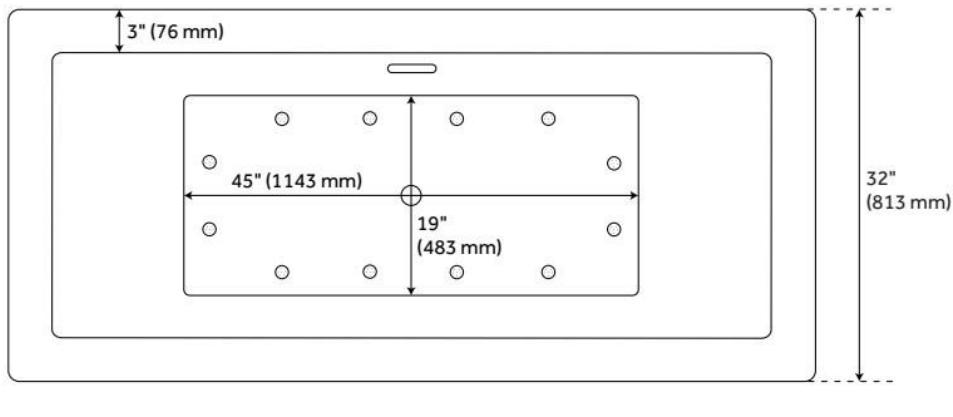

67" EATON ACRYLIC FREESTANDING AIR TUB WITH FOAM

SKU: 480898
Code: SH480898

FEATURES

Product Finish: White
Tub Drain Placement: Center
Drain Included: Yes
Drain and Overflow Finish: White
Water Depth to Overflow: 15-1/4"
Water Capacity (Gallons): 74
Built-In Adjusters: Yes
Tub Weight Uncrated (lbs): 201

ASME A112.19.7/CSA B45.10, Massachusetts Accepted, LISTED ID: SH112124FAWH

ADDITIONAL FEATURES

- All dimensions are ($\pm 1/2$ ").
- Formed of two acrylic sheets with foam insulation.
- Foam Insulation increases heat retention and prevents condensation due to water and air temperature fluctuations.
- Optional Quick Connect Drop-In Drain Kit Includes:
 - Floor Plate, 1-1/2" PVC Pipe, 2" x 1-1/2" Trap Adapters, 1 Brass Threaded, 1 Brass Unthreaded Tailpiece and Plug.
 - Installs above your subfloor, but underneath your cement floor or tile, so you do not need access below the fixture.

REVISED 7/19/2024

67" EATON ACRYLIC FREESTANDING AIR TUB WITH FOAM

SKU: 480898
Code: SH480898

REVISED 7/19/2024

67" EATON ACRYLIC FREESTANDING AIR TUB WITH FOAM

SKU: 480898
Code: SH480898

COMPONENTS LIST

- BM-TWP BALL CHECK VALVE JETS
- MANI-SD-A SECURITY DEVICE
- MAN-A-4-AC MANIFOLD
- SILVER SLS+ VARIABLE SPEED BLOWER