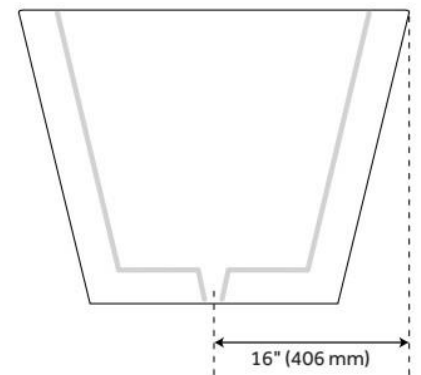

67" EATON ACRYLIC FREESTANDING AIR TUB WITH FOAM

SKU: 480898
Code: SH480898

REVISED 7/19/2024