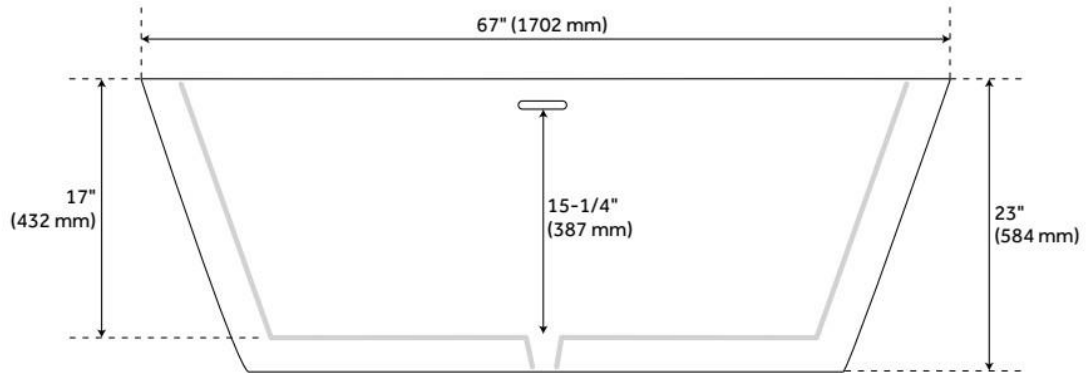

67" EATON ACRYLIC FREESTANDING AIR TUB WITH FOAM

SKU: 480898
Code: SH480898

REVISED 7/19/2024