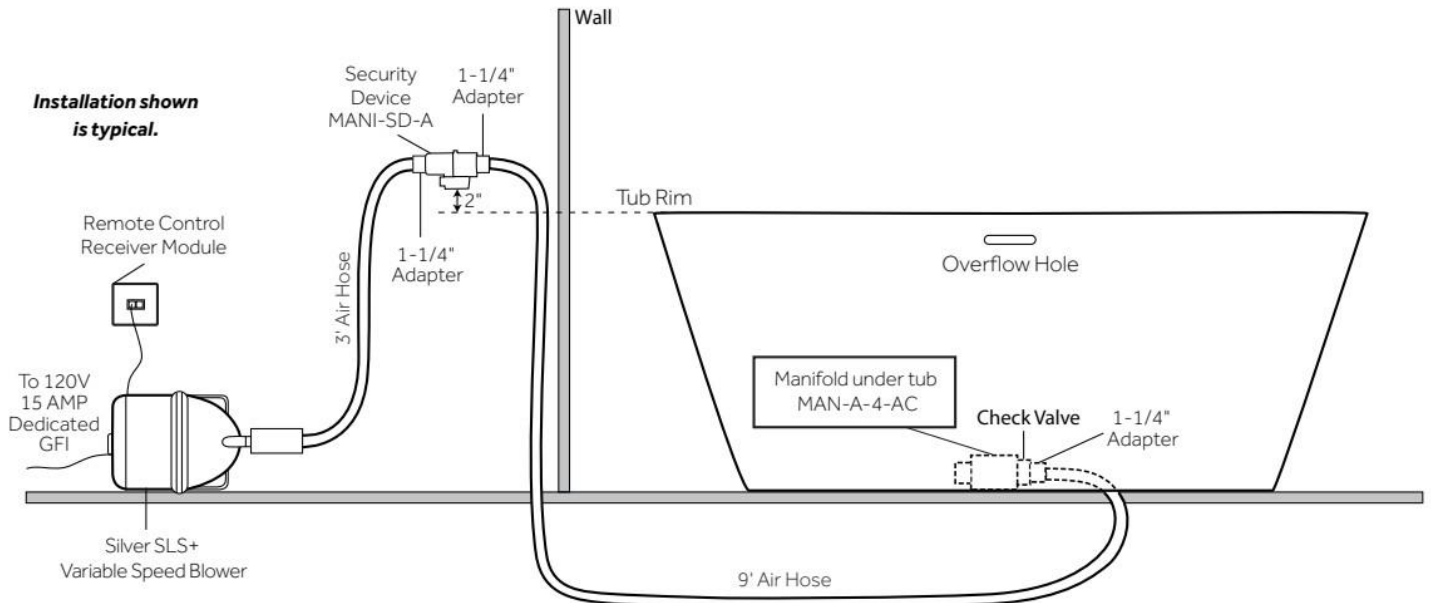

ASME A112.19.7/CSA B45.10, Massachusetts Accepted, LISTED ID: SH112124FAWH

ADDITIONAL FEATURES

- All dimensions are ($\pm 1/2$ ").
- Formed of two acrylic sheets with foam insulation.
- Foam Insulation increases heat retention and prevents condensation due to water and air temperature fluctuations.
- Optional Quick Connect Drop-In Drain Kit Includes:
 - Floor Plate, 1-1/2" PVC Pipe, 2" x 1-1/2" Trap Adapters, 1 Brass Threaded, 1 Brass Unthreaded Tailpiece and Plug.
 - Installs above your subfloor, but underneath your cement floor or tile, so you do not need access below the fixture.

INSTALLATION

Install blower behind a wall (with an access panel) or in a closet. Blower can also be installed under floor. Ensure the security device, MANI-DS-A, is at least:

- 2" Above the tub rim

Security device and hose can be mounted in wall

REMOTE CONTROL

- CG+/RTC-SENSOR-WP
- 12 – 15 YEAR BATTERY LIFE

INSIDE OF BATH

- (12) MAXI AIR JETS WITH 24 OPENINGS

ELBOWS FOR AIR JETS

TEES FOR AIR JETS

REVISED 7/19/2024