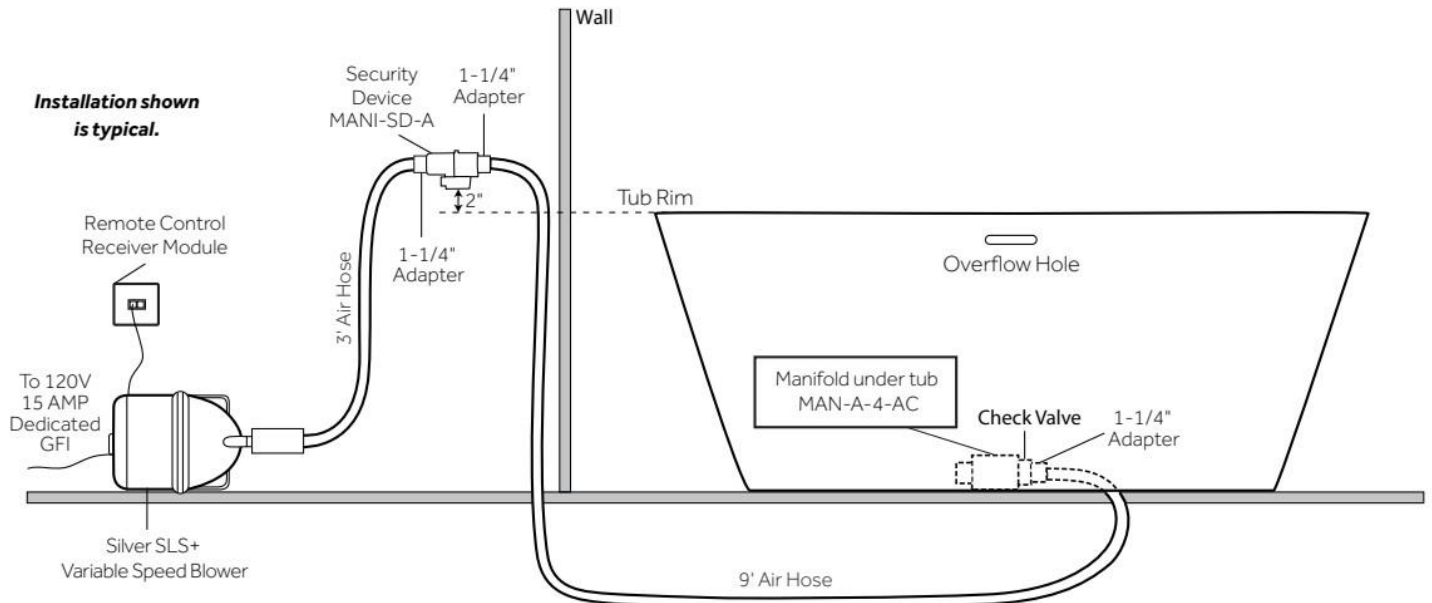

## INSTALLATION

Install blower behind a wall (with an access panel) or in a closet. Blower can also be installed under floor. Ensure the security device, MANI-DS-A, is at least:

- 2" Above the tub rim

Security device and hose can be mounted in wall

## INSIDE OF BATH

- (12) MAXI AIR JETS WITH 24 OPENINGS

ELBOWS FOR  
AIR JETS

TEES FOR  
AIR JETS

REVISED 6/25/2024