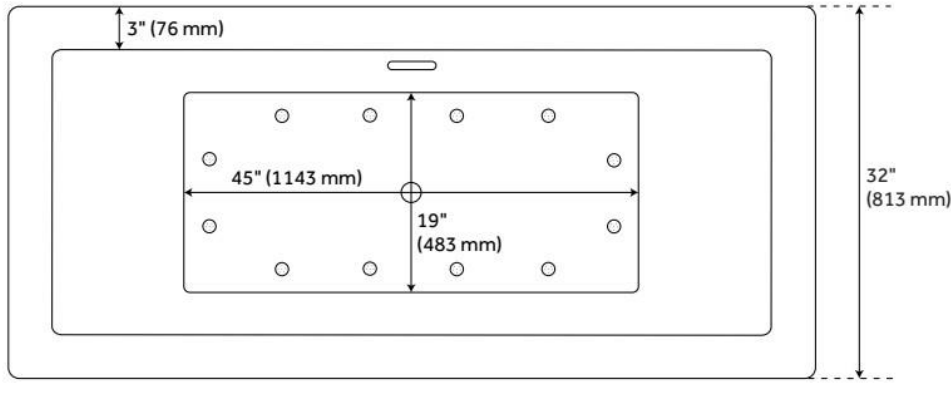

67" EATON ACRYLIC FREESTANDING AIR TUB WITH FOAM

SKU: 480898
Code: SH480898

REVISED 6/25/2024