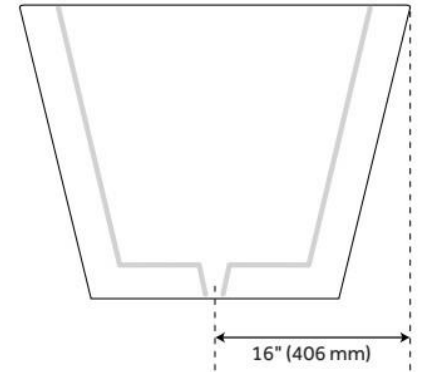

67" EATON ACRYLIC FREESTANDING AIR TUB WITH FOAM

SKU: 480898
Code: SH480898

REVISED 6/25/2024