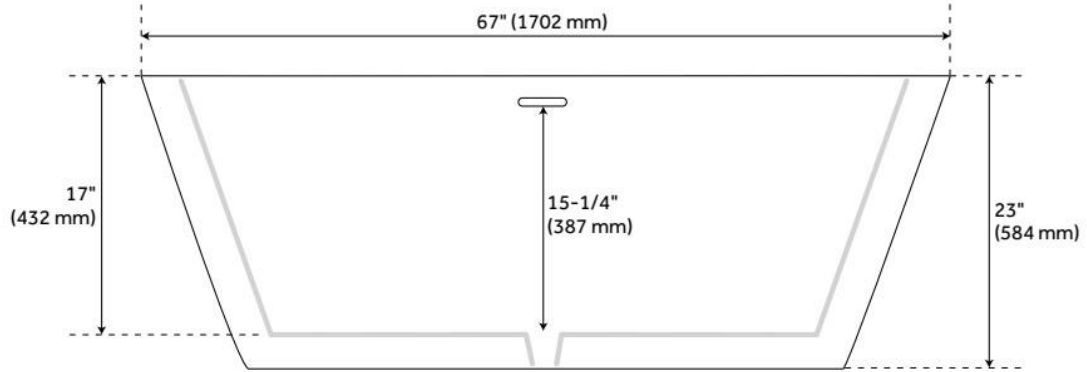

67" EATON ACRYLIC FREESTANDING AIR TUB WITH FOAM

SKU: 480898
Code: SH480898

REVISED 6/25/2024