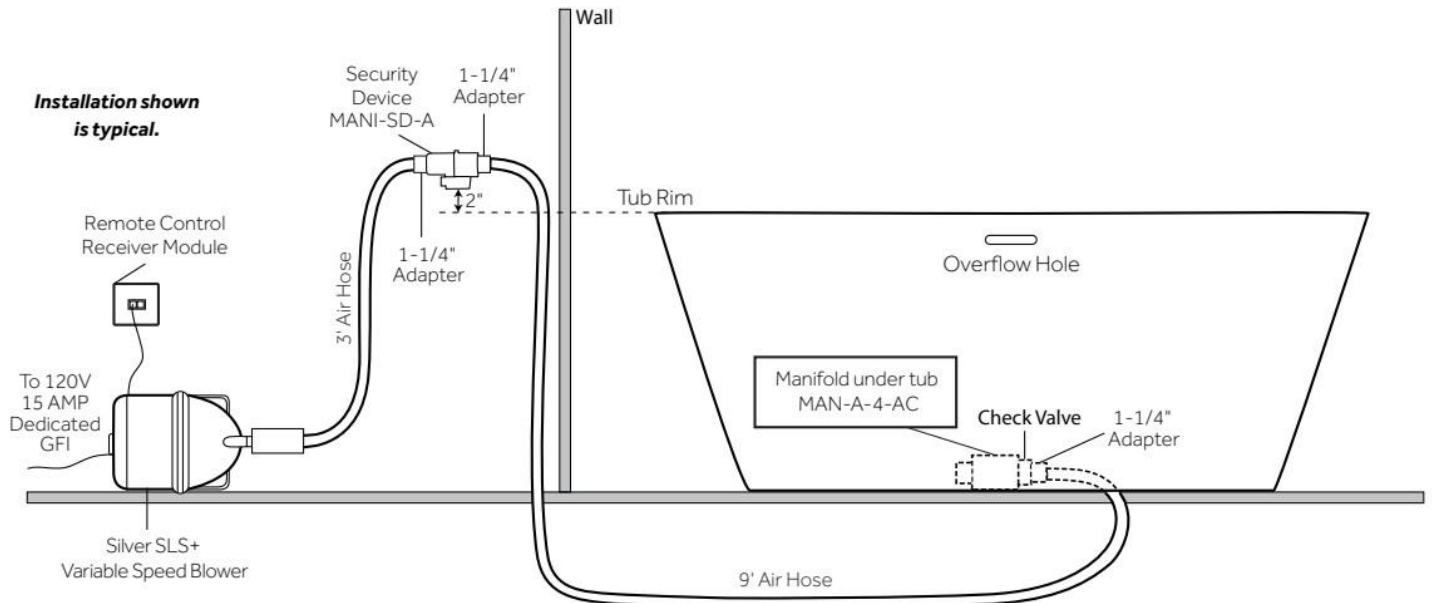

ASME A112.19.7/CSA B45.10, Massachusetts Accepted, LISTED ID: SH112124FAWH

ADDITIONAL FEATURES

- All dimensions are ($\pm 1/2$ ").
- Formed of two acrylic sheets with foam insulation.
- Foam Insulation increases heat retention and prevents condensation due to water and air temperature fluctuations.
- Optional Quick Connect Drop-In Drain Kit Includes:
 - Floor Plate, 1-1/2" PVC Pipe, 2" x 1-1/2" Trap Adapters, 1 Brass Threaded, 1 Brass Unthreaded Tailpiece and Plug.
 - Installs above your subfloor, but underneath your cement floor or tile, so you do not need access below the fixture.

INSTALLATION

Install blower behind a wall (with an access panel) or in a closet. Blower can also be installed under floor. Ensure the security device, MANI-DS-A, is at least:

- 2" Above the tub rim

Security device and hose can be mounted in wall

REMOTE CONTROL

- CG+/RTC-SENSOR-WP
- 12 – 15 YEAR BATTERY LIFE

INSIDE OF BATH

- (12) MAXI AIR JETS WITH 24 OPENINGS

ELBOWS FOR
AIR JETS

TEES FOR
AIR JETS

REVISED 8/21/2024