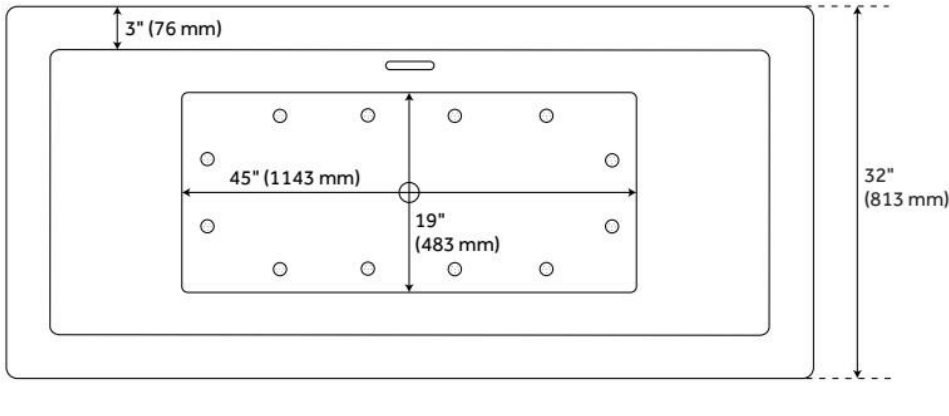

67" EATON ACRYLIC FREESTANDING AIR TUB WITH FOAM

SKU: 480898
Code: SH480898

FEATURES

Product Finish: White
Tub Drain Placement: Center
Drain Included: Yes
Drain and Overflow Finish: White
Water Depth to Overflow: 15-1/4"
Water Capacity (Gallons): 74
Built-In Adjusters: Yes
Tub Weight Uncrated (lbs): 147.7

ASME A112.19.7/CSA B45.10, Massachusetts Accepted, LISTED ID: SH112124FAWH

ADDITIONAL FEATURES

- All dimensions are ($\pm 1/2$ ").
- Formed of two acrylic sheets with foam insulation.
- Foam Insulation increases heat retention and prevents condensation due to water and air temperature fluctuations.
- Optional Quick Connect Drop-In Drain Kit Includes:
 - Floor Plate, 1-1/2" PVC Pipe, 2" x 1-1/2" Trap Adapters, 1 Brass Threaded, 1 Brass Unthreaded Tailpiece and Plug.
 - Installs above your subfloor, but underneath your cement floor or tile, so you do not need access below the fixture.

REVISED 8/21/2024

67" EATON ACRYLIC FREESTANDING AIR TUB WITH FOAM

SKU: 480898
Code: SH480898

REVISED 8/21/2024

67" EATON ACRYLIC FREESTANDING AIR TUB WITH FOAM

SKU: 480898
Code: SH480898

COMPONENTS LIST

- BM-TWP BALL CHECK VALVE JETS
- MANI-SD-A SECURITY DEVICE
- MAN-A-4-AC MANIFOLD
- SILVER SLS+ VARIABLE SPEED BLOWER