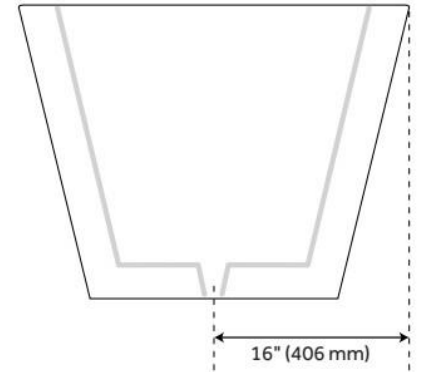

67" EATON ACRYLIC FREESTANDING AIR TUB WITH FOAM

SKU: 480898
Code: SH480898

REVISED 8/21/2024