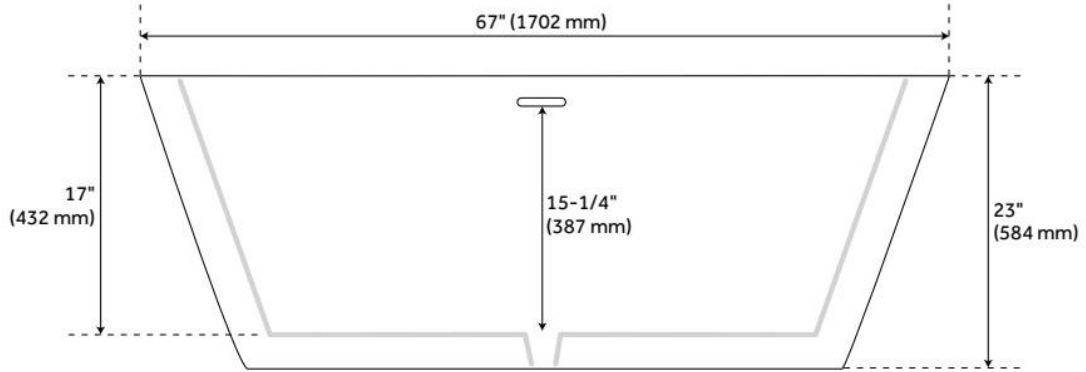

67" EATON ACRYLIC FREESTANDING AIR TUB WITH FOAM

SKU: 480898
Code: SH480898

REVISED 8/21/2024