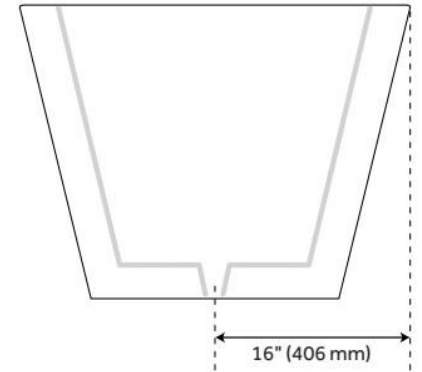

67" EATON ACRYLIC FREESTANDING AIR TUB WITH FOAM

SKU: 480898
Code: SH480898

REVISED 10/9/2024