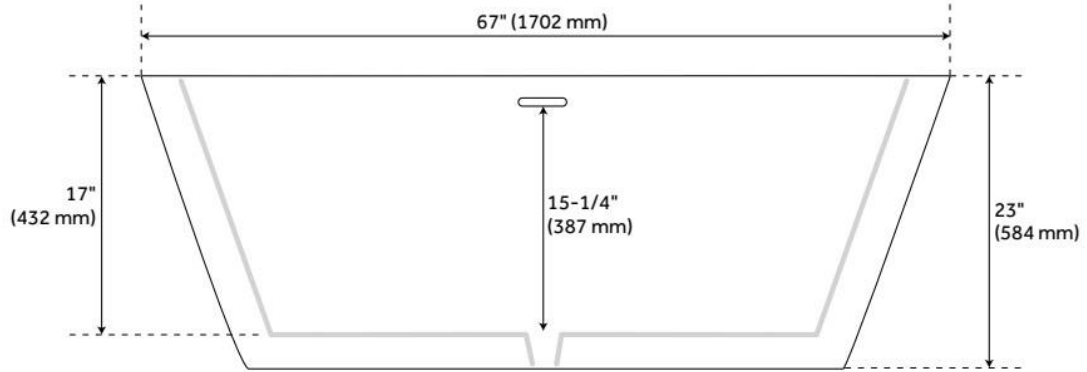

67" EATON ACRYLIC FREESTANDING AIR TUB WITH FOAM

SKU: 480898
Code: SH480898

REVISED 10/9/2024