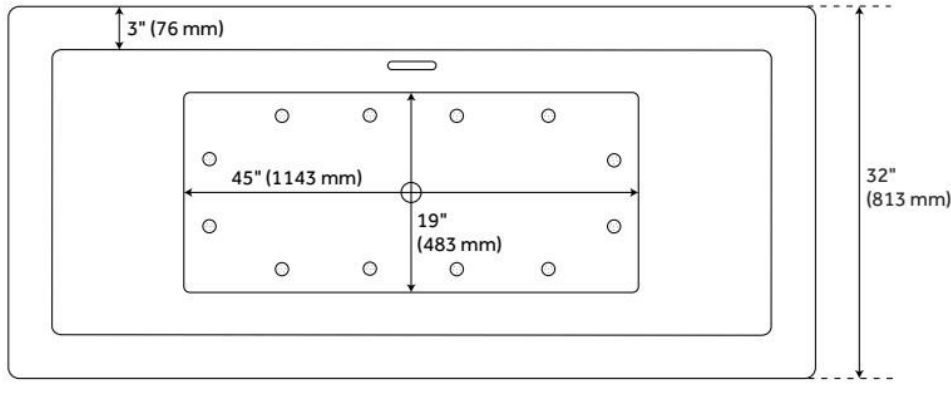

67" EATON ACRYLIC FREESTANDING AIR TUB WITH FOAM

SKU: 480898
Code: SH480898

FEATURES

Product Finish: White
Tub Drain Placement: Center
Drain Included: Yes
Drain and Overflow Finish: White
Water Depth to Overflow: 15-1/4"
Water Capacity (Gallons): 74
Built-In Adjusters: Yes
Tub Weight Uncrated (lbs): 147.7

ASME A112.19.7/CSA B45.10, Massachusetts Accepted, LISTED ID: SH112124FAWH

ADDITIONAL FEATURES

- All dimensions are ($\pm 1/2$ ").
- Formed of two acrylic sheets with foam insulation.
- Foam Insulation increases heat retention and prevents condensation due to water and air temperature fluctuations.
- Optional Quick Connect Drop-In Drain Kit Includes:
 - Floor Plate, 1-1/2" PVC Pipe, 2" x 1-1/2" Trap Adapters, 1 Brass Threaded, 1 Brass Unthreaded Tailpiece and Plug.
 - Installs above your subfloor, but underneath your cement floor or tile, so you do not need access below the fixture.

REVISED 10/9/2024

67" EATON ACRYLIC FREESTANDING AIR TUB WITH FOAM

SKU: 480898
Code: SH480898

REVISED 10/9/2024

67" EATON ACRYLIC FREESTANDING AIR TUB WITH FOAM

SKU: 480898
Code: SH480898

COMPONENTS LIST

- BM-TWP BALL CHECK VALVE JETS
- MANI-SD-A SECURITY DEVICE
- MAN-A-4-AC MANIFOLD
- SILVER SLS+ VARIABLE SPEED BLOWER