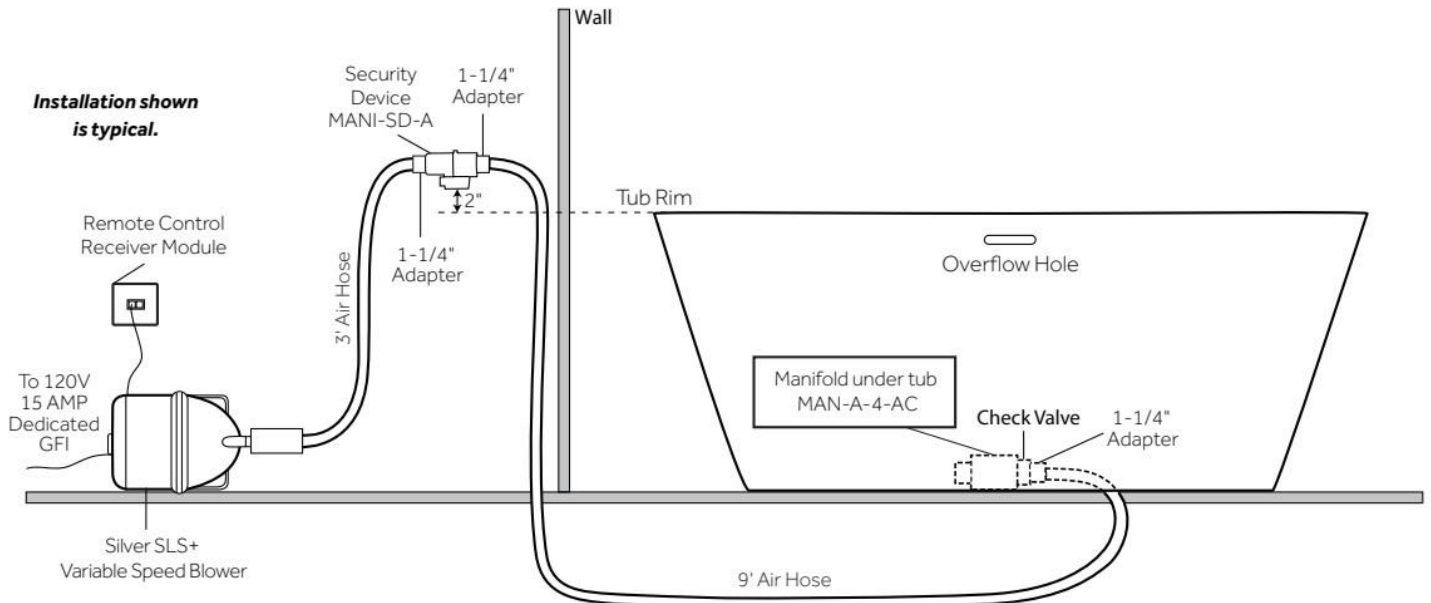

ASME A112.19.7/CSA B45.10, Massachusetts Accepted, LISTED ID: SH112124FAWH

ADDITIONAL FEATURES

- All dimensions are ($\pm 1/2$ ").
- Formed of two acrylic sheets with foam insulation.
- Foam Insulation increases heat retention and prevents condensation due to water and air temperature fluctuations.
- Optional Quick Connect Drop-In Drain Kit Includes:
 - Floor Plate, 1-1/2" PVC Pipe, 2" x 1-1/2" Trap Adapters, 1 Brass Threaded, 1 Brass Unthreaded Tailpiece and Plug.
 - Installs above your subfloor, but underneath your cement floor or tile, so you do not need access below the fixture.

INSTALLATION

Install blower behind a wall (with an access panel) or in a closet. Blower can also be installed under floor. Ensure the security device, MANI-DS-A, is at least:

- 2" Above the tub rim

Security device and hose can be mounted in wall

REMOTE CONTROL

- CG+/RTC-SENSOR-WP
- 12 – 15 YEAR BATTERY LIFE

INSIDE OF BATH

- (12) MAXI AIR JETS WITH 24 OPENINGS

ELBOWS FOR AIR JETS

TEES FOR AIR JETS

REVISED 10/9/2024