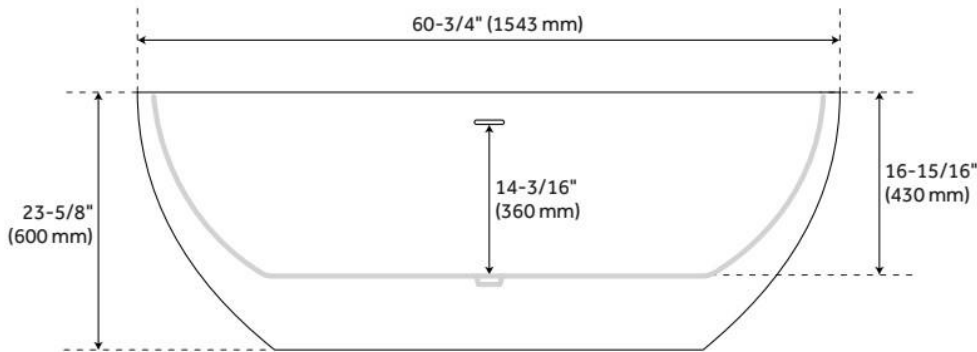

61" BOYCE ACRYLIC TUB WITH FOAM - AIR MASSAGE

SKU: 481143

Code: SH112075AFA

REVISED 11/20/2024