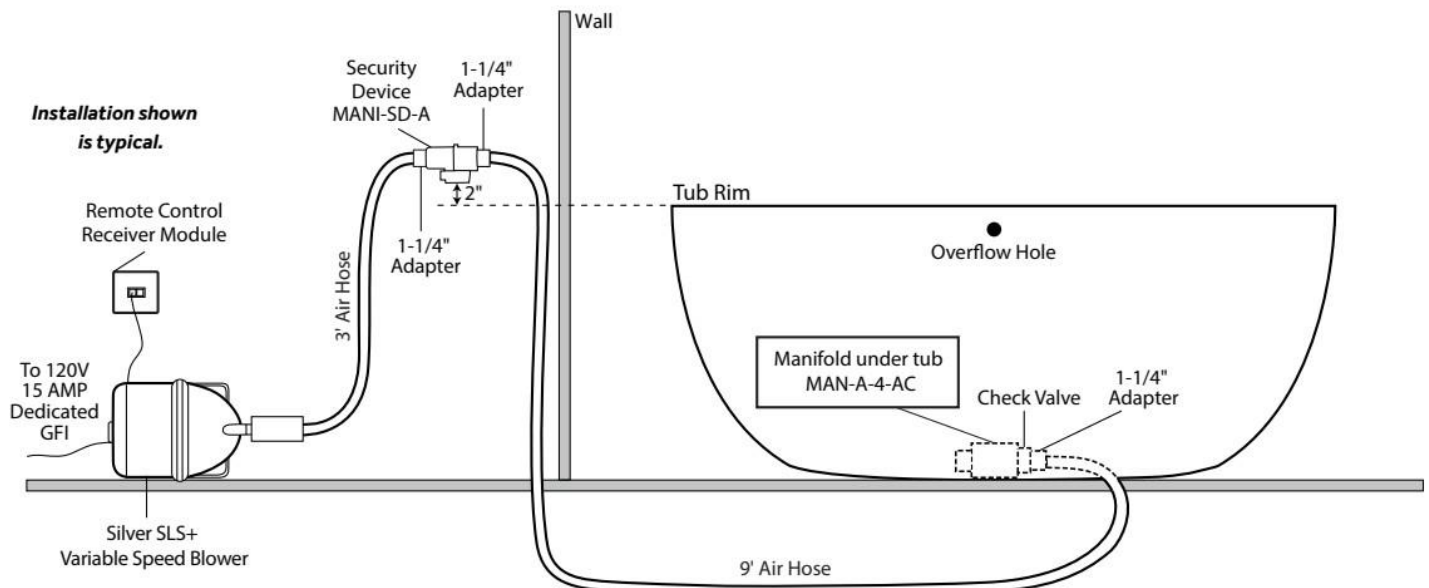

61" BOYCE ACRYLIC TUB WITH FOAM - AIR MASSAGE

SKU: 481143

Code: SH112075AFA

COMPONENTS LIST

- BM-TWP BALL CHECK VALVE JETS
- MANI-SD-A SECURITY DEVICE
- MAN-A-4-AC MANIFOLD
- SILVER SLS+ VARIABLE SPEED BLOWER

INSTALLATION

Install blower behind a wall (with an access panel) or in a closet. Blower can also be installed under floor. Ensure the security device, MANI-DS-A, is at least:

- 2" Above the tub rim

Security device and hose can be mounted in wall

REMOTE CONTROL

- CG+/RTC-SENSOR-WP
- 12 – 15 YEAR BATTERY LIFE

INSIDE OF BATH

- (12) MAXI AIR JETS WITH 24 OPENINGS

ELBOWS FOR
AIR JETS

REVISED 11/20/2024