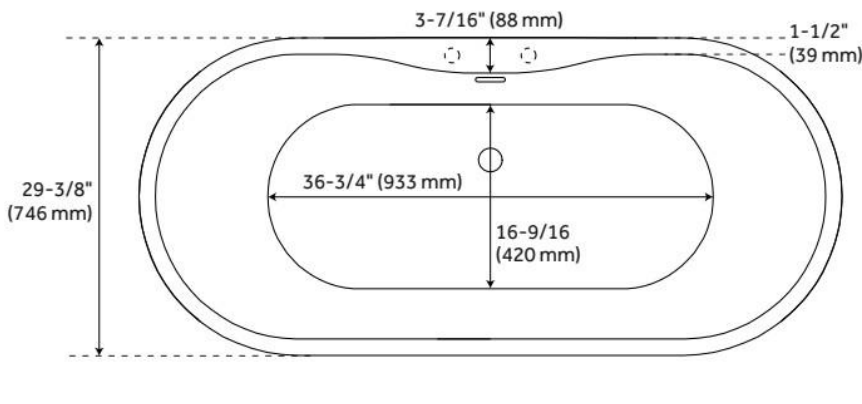

61" BOYCE ACRYLIC TUB WITH FOAM - AIR MASSAGE

SKU: 481143

Code: SH112075AFA

FEATURES

Tub Material: Acrylic
Product Finish: White
Shape: Oval
Tub Drain Placement: Offset
Drain Included: Yes
Drain and Overflow Finish: White
Water Depth to Overflow: 14-3/16"
Water Capacity (Gallons): 64.72
Built-In Adjusters: Yes
Tub Weight Uncrated (lbs): 141
Optional Accessory: 428473

ASME A112.19.7/CSA B45.10, Massachusetts Accepted, LISTED ID: SH112075AFAWH

ADDITIONAL FEATURES

- All dimensions are ($\pm 1/2$ ").
- Air tub features 12 air jets that massage and relax. Remote control works within 15-foot radius and is designed to float. Tub and air system come fully assembled.
- Foam insulation increases heat retention and prevents condensation due to water and air temperature fluctuations.
- Back of tub has a removable magnetic panel for easy access when installing deck-mount faucet.
- Before drilling for a rim-mounted faucet, refer to the specification sheet for faucet location and dimensions.
- Optional Quick Connect Drop-In Drain Kit Includes:
 - Floor Plate, 1-1/2" PVC Pipe, 2" x 1-1/2" Trap Adapters, 1 Brass Threaded, 1 Brass Unthreaded Tailpiece and Plug.
 - Installs above your subfloor, but underneath your cement floor or tile, so you do not need access below the fixture.

REVISED 11/20/2024

61" BOYCE ACRYLIC TUB WITH FOAM - AIR MASSAGE

SKU: 481143

Code: SH112075AFA

REVISED 11/20/2024

61" BOYCE ACRYLIC TUB WITH FOAM - AIR MASSAGE

SKU: 481143

Code: SH112075AFA