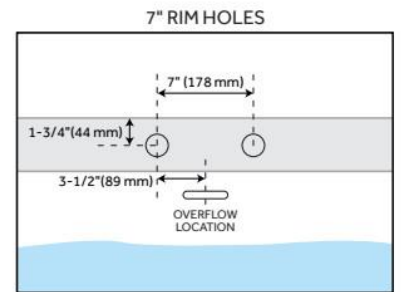

61" BOYCE ACRYLIC TUB WITH FOAM - AIR MASSAGE

SKU: 481143

Code: SH112075AFA

REVISED 11/20/2024