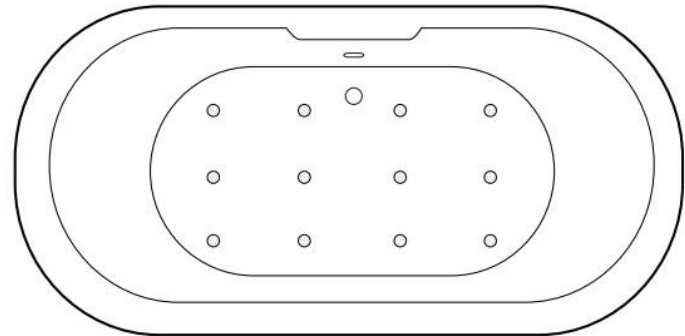

61" BOYCE ACRYLIC TUB WITH FOAM - AIR MASSAGE

SKU: 481143

Code: SH112075AFA

COMPONENTS LIST

- BM-TWP BALL CHECK VALVE JETS
- MANI-SD-A SECURITY DEVICE
- MAN-A-4-AC MANIFOLD
- SILVER SLS+ VARIABLE SPEED BLOWER

INSTALLATION

Install blower behind a wall (with an access panel) or in a closet. Blower can also be installed under floor. Ensure the security device, MANI-DS-A, is at least:

- 2" Above the tub rim

Security device and hose can be mounted in wall

REMOTE CONTROL

- CG+/RTC-SENSOR-WP
- 12 – 15 YEAR BATTERY LIFE

INSIDE OF BATH

- (12) MAXI AIR JETS WITH 24 OPENINGS

ELBOWS FOR
AIR JETS

REVISED 11/20/2024