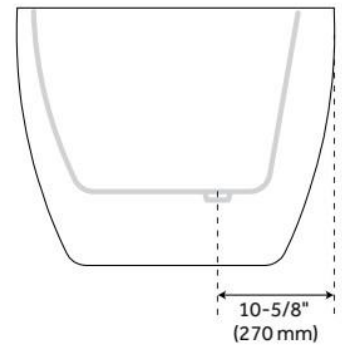

61" BOYCE ACRYLIC TUB WITH FOAM - AIR MASSAGE

SKU: 481143

Code: SH112075AFA

REVISED 11/20/2024