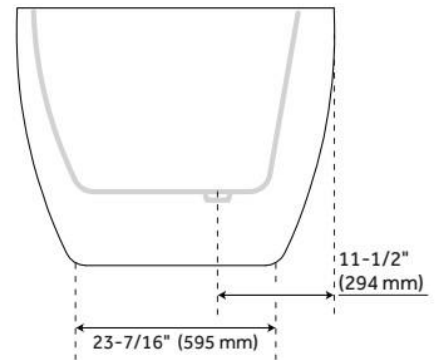

70" BOYCE ACRYLIC TUB WITH FOAM - AIR MASSAGE

SKU: 481171

Code: SH112077AFA

REVISED 11/20/2024