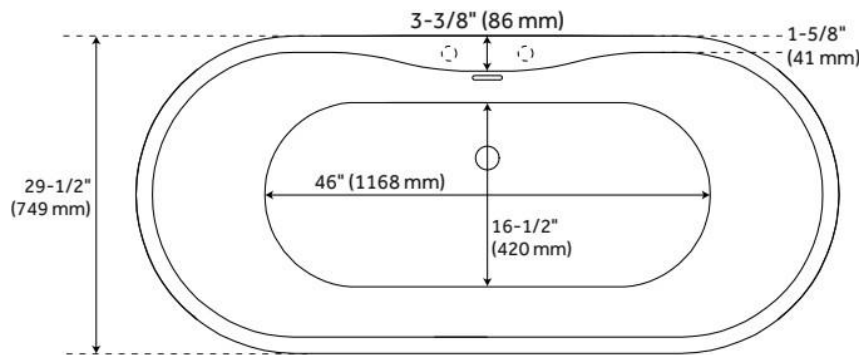

70" BOYCE ACRYLIC TUB WITH FOAM - AIR MASSAGE

SKU: 481171

Code: SH112077AFA

REVISED 11/20/2024