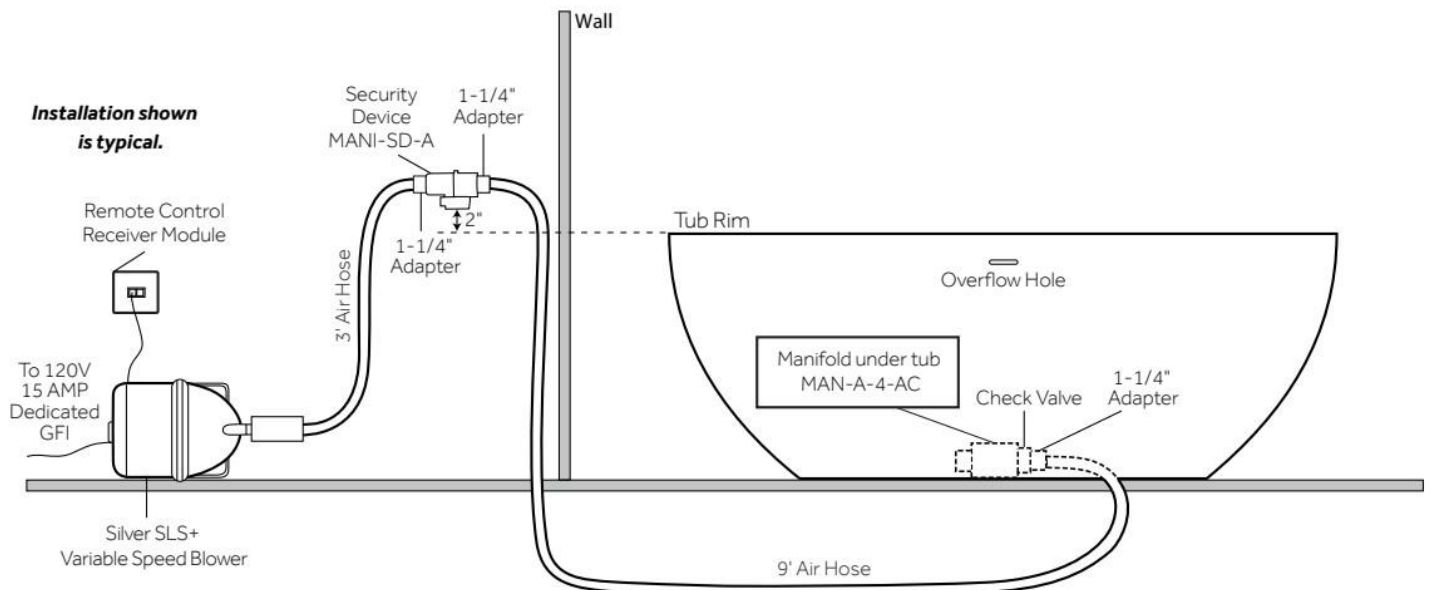

## ADDITIONAL FEATURES

- All dimensions are ( $\pm 1/2$ ").
- Air tub features 12 air jets that massage and relax. Remote control works within 15-foot radius and is designed to float. Tub and air system come fully assembled.
- Foam insulation increases heat retention and prevents condensation due to water and air temperature fluctuations.
- Back of tub has a removable magnetic panel for easy access when installing deck-mount faucet.
- Before drilling for a rim-mounted faucet, refer to the specification sheet for faucet location and dimensions.
- Optional Quick Connect Drop-In Drain Kit Includes:
  - Floor Plate, 1-1/2" PVC Pipe, 2" x 1-1/2" Trap Adapters, 1 Brass Threaded, 1 Brass Unthreaded Tailpiece and Plug.
  - Installs above your subfloor, but underneath your cement floor or tile, so you do not need access below the fixture.

## INSTALLATION

Install blower behind a wall (with an access panel) or in a closet. Blower can also be installed under floor. Ensure the security device, MANI-DS-A, is at least:

- 2" Above the tub rim

Security device and hose can be mounted in wall

## INSIDE OF BATH

- (12) MAXI AIR JETS WITH 24 OPENINGS

ELBOWS FOR  
AIR JETS

TEES FOR  
AIR JETS

REVISED 11/20/2024