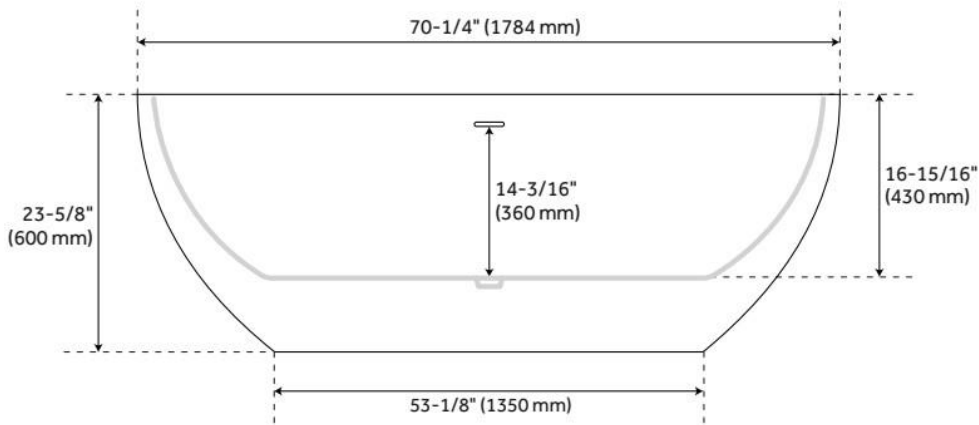

70" BOYCE ACRYLIC TUB WITH FOAM - AIR MASSAGE

SKU: 481171

Code: SH112077AFA

REVISED 11/20/2024