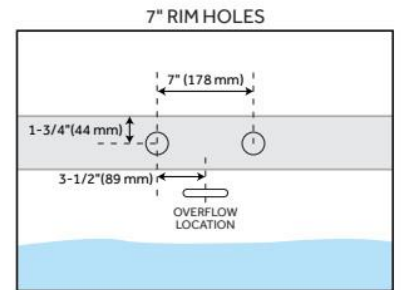

70" BOYCE ACRYLIC TUB WITH FOAM - AIR MASSAGE

SKU: 481171

Code: SH112077AFA

REVISED 11/20/2024