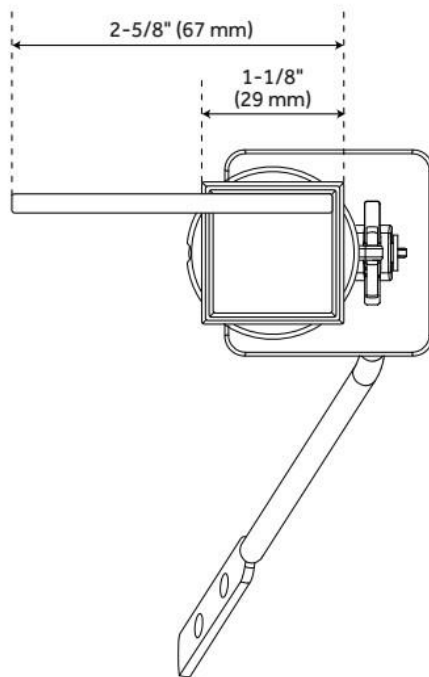

SITKA TOILET FLUSH HANDLE - MATTE BLACK

SKU: 481197

Code: SH431

REVISED 1/10/2025