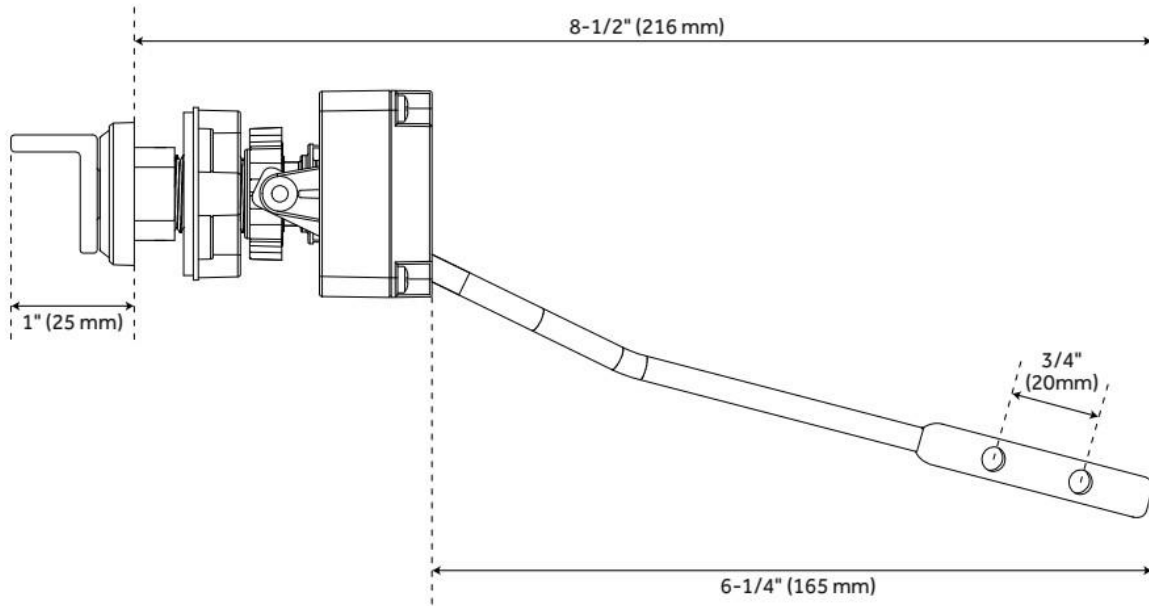

SITKA TOILET FLUSH HANDLE - MATTE BLACK

SKU: 481197

Code: SH431

REVISED 1/10/2025