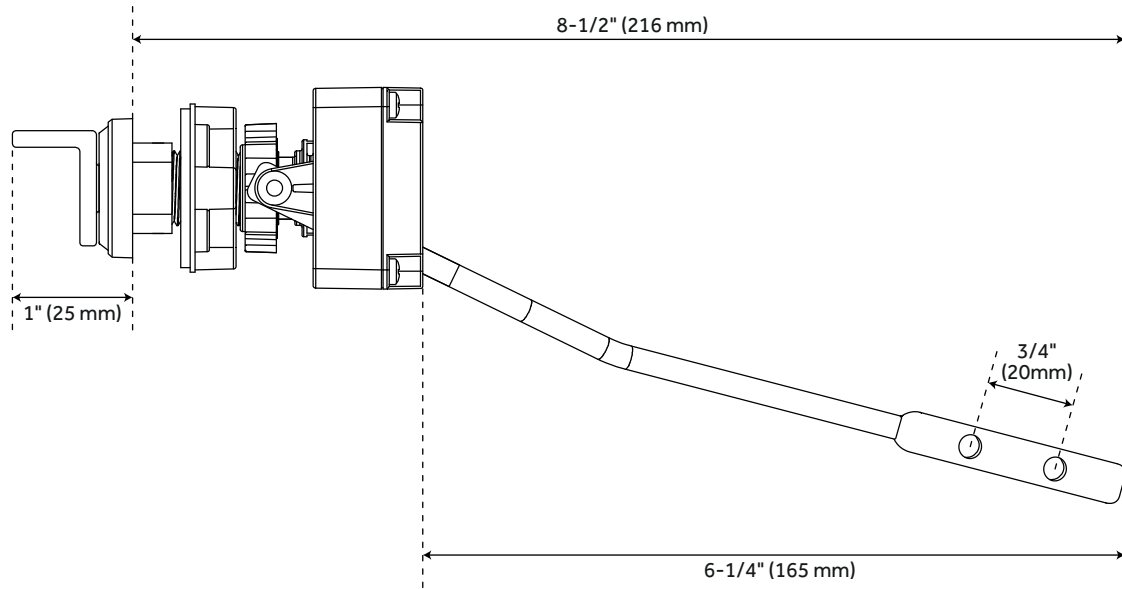

SITKA TOILET TANK HANDLE - MATTE BLACK

SKU: 481197
Code: SH431

FEATURES

Product Finish: Matte Black
Material: Metal
Length: 2-5/8"
Height: 1-1/8"
Hardware Finish: Matte Black

REVISED 3/29/2023

SITKA TOILET TANK HANDLE - MATTE BLACK

SKU: 481197

Code: SH431

ADDITIONAL FEATURES

- Trip Lever Length: 8-1/2".

REVISED 3/29/2023

SITKA TOILET TANK HANDLE

SKU: 481197

SH431

All dimensions and specifications are nominal and may vary. Use actual products for accuracy in critical situations.