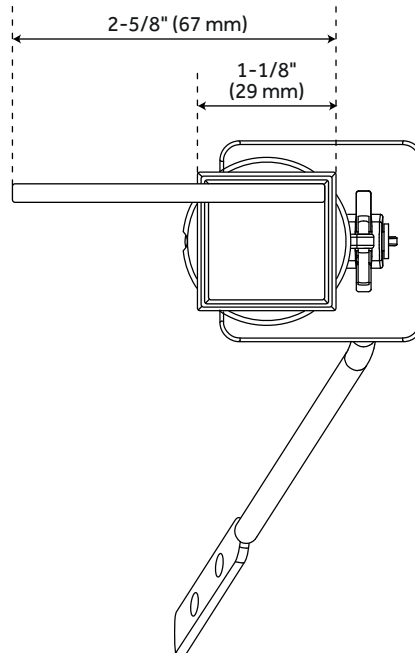

SITKA TOILET TANK HANDLE - MATTE BLACK

SKU: 481197
Code: SH431

FEATURES

Product Finish: Matte Black
Material: Metal
Length: 2-5/8"
Height: 1-1/8"
Hardware Finish: Matte Black

REVISED 3/29/2023

SITKA TOILET TANK HANDLE - MATTE BLACK

SKU: 481197

Code: SH431

ADDITIONAL FEATURES

- Trip Lever Length: 8-1/2".

REVISED 3/29/2023

SITKA TOILET TANK HANDLE

SKU: 481197

SH431

All dimensions and specifications are nominal and may vary. Use actual products for accuracy in critical situations.