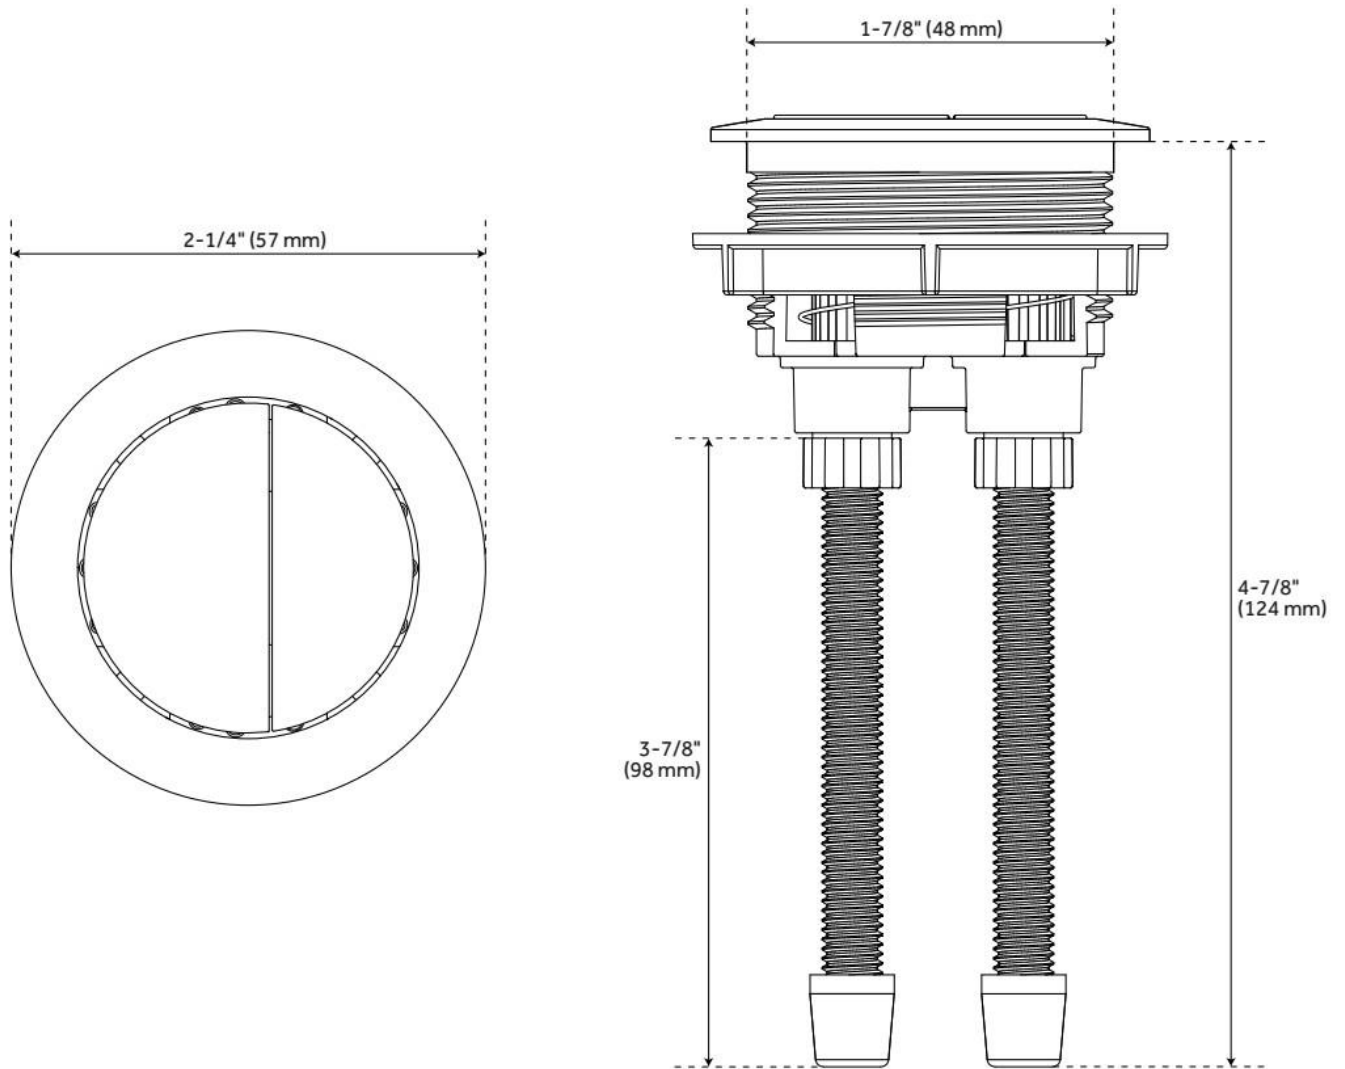

KERRICK TOILET FLUSH BUTTON - MATTE BLACK

SKU: 481198
Code: SHC201

FEATURES

Material: Metal
Product Finish: Matte Black

ADDITIONAL FEATURES

- Trip Lever Length: 4-7/8".

REVISED 1/10/2025

KERRICK TOILET FLUSH BUTTON - MATTE BLACK

SKU: 481198
Code: SHC201

REVISED 1/10/2025