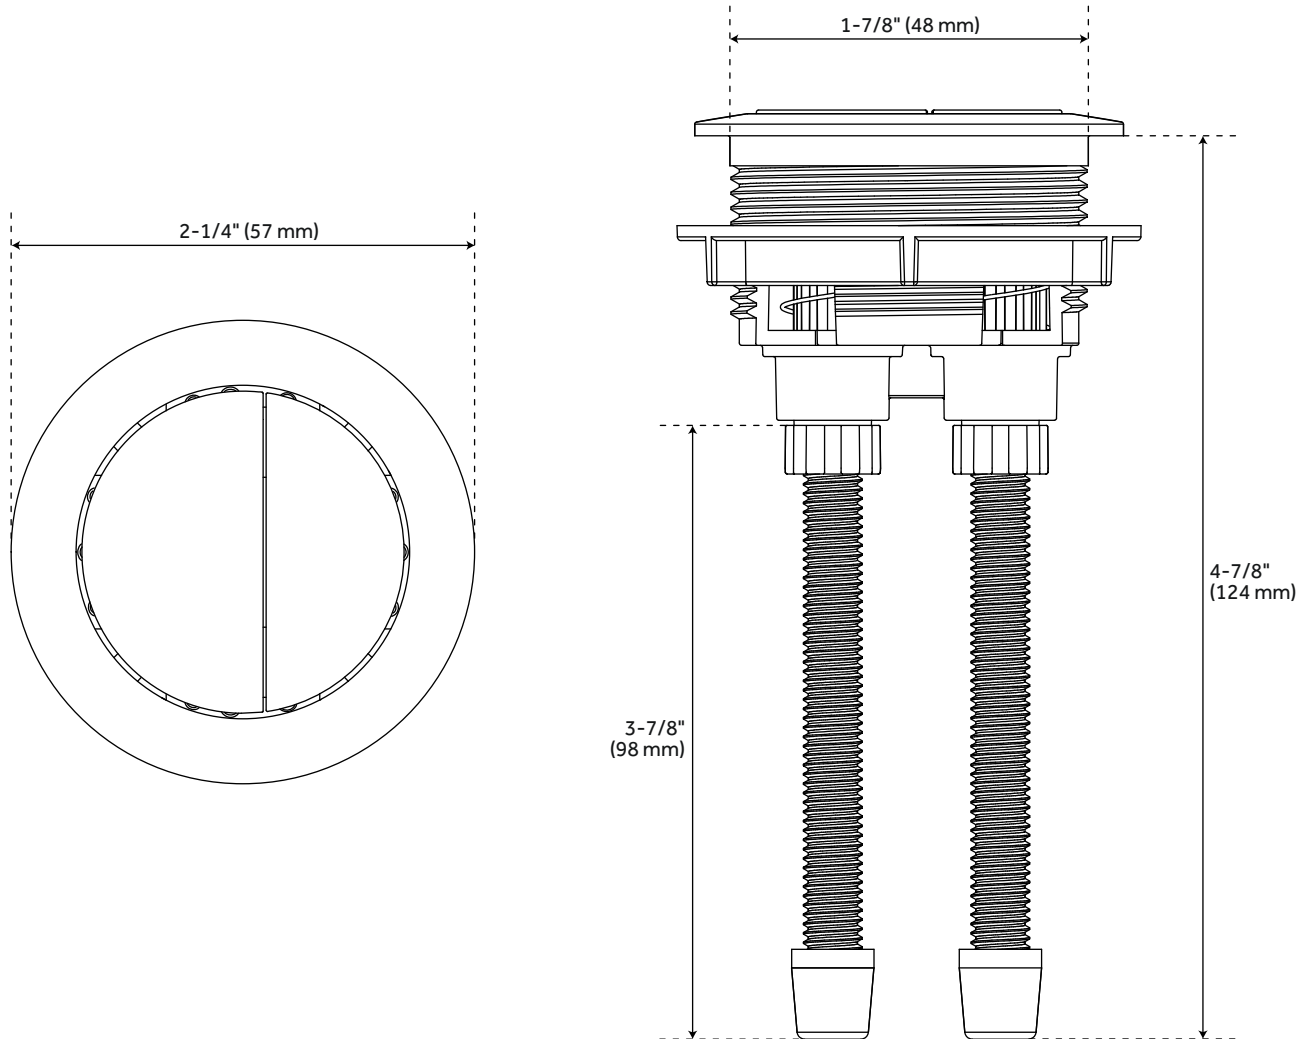

## FEATURES

Product Finish: Matte Black  
Material: Metal  
Length: 2-1/4"  
Width: 2-1/4"  
Height: 1/8"  
Hardware Finish: Matte Black

REVISED 3/29/2023

## ADDITIONAL FEATURES

- Trip Lever Length: 4-7/8".

REVISED 3/29/2023

# KERRICK PUSH BUTTON FLUSH ACTUATOR

SKU: 481198

SHC201TL

All dimensions and specifications are nominal and may vary. Use actual products for accuracy in critical situations.