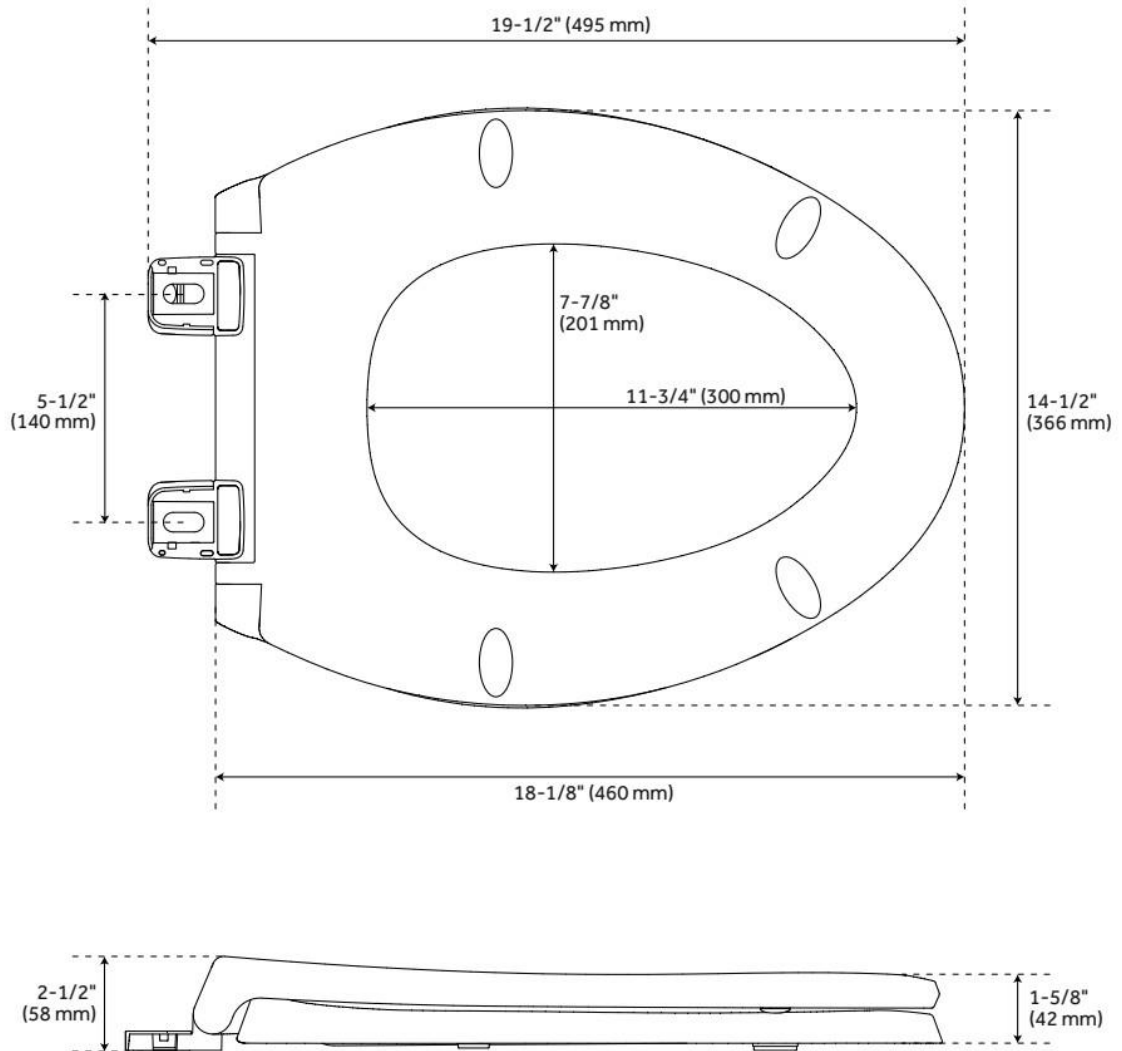

HEAVY DUTY SLOW-CLOSING ELONGATED TOILET SEAT - BLACK

SKU: 481269

Code: SHTSHEC2000

FEATURES

Material: Plastic

Product Finish: Black

ADDITIONAL FEATURES

- Heavy duty toilet seat.
- Soft-close mechanism.
- Easy cleaning.

REVISED 7/17/2024

HEAVY DUTY SLOW-CLOSING ELONGATED TOILET SEAT - BLACK

SKU: 481269

Code: SHTSHEC2000

REVISED 7/17/2024