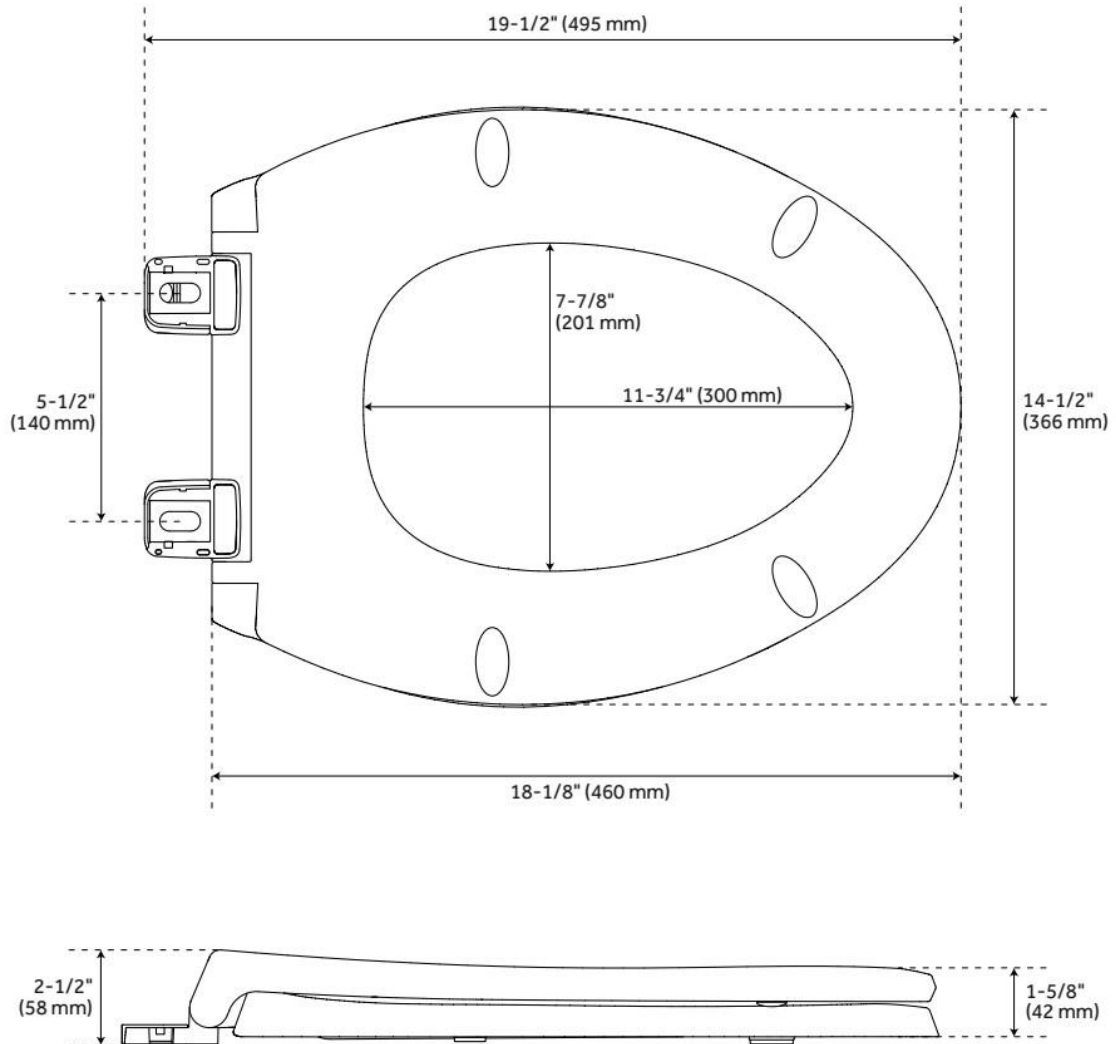

HEAVY DUTY SLOW-CLOSING ELONGATED TOILET SEAT - WHITE

SKU: 481270

Code: SHTSHEC2000

FEATURES

Material: Plastic

Product Finish: White

ADDITIONAL FEATURES

- Heavy duty toilet seat.
- Soft-close mechanism.
- Easy cleaning.

REVISED 7/18/2024

HEAVY DUTY SLOW-CLOSING ELONGATED TOILET SEAT - WHITE

SKU: 481270
Code: SHTSHEC2000

REVISED 7/18/2024