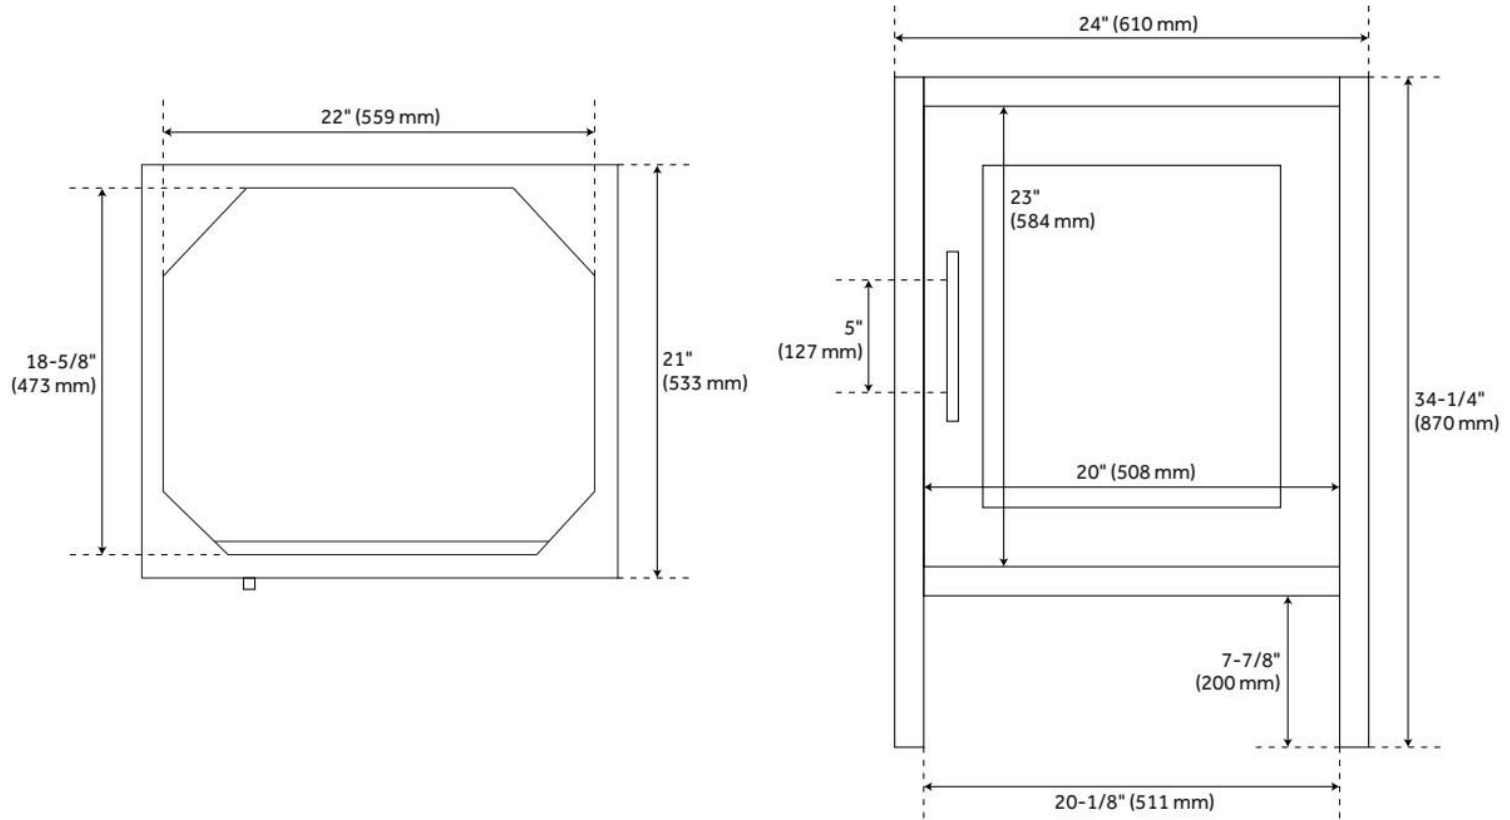

24" AYANNA VANITY - NATURAL MINDI - VANITY CABINET ONLY

SKU: 481852
Code: SH481852

FEATURES

Material: Wood
Product Finish: Natural Mindi
Number of Doors: 1
Soft-Close Hinges: Yes
Soft-Close Slides: Yes
Adjustable Shelves: Yes
Hardware Finish: Matte Black
Built-In Adjusters: Yes

ADDITIONAL FEATURES

- See Installation Instructions for directions to attach the vanity top and sink.
- All dimensions are ($\pm 1/2$ ").
- [Wood finish samples available.](#)

REVISED 10/1/2024

24" AYANNA VANITY - NATURAL MINDI - VANITY CABINET ONLY

SKU: 481852
Code: SH481852

REVISED 10/1/2024