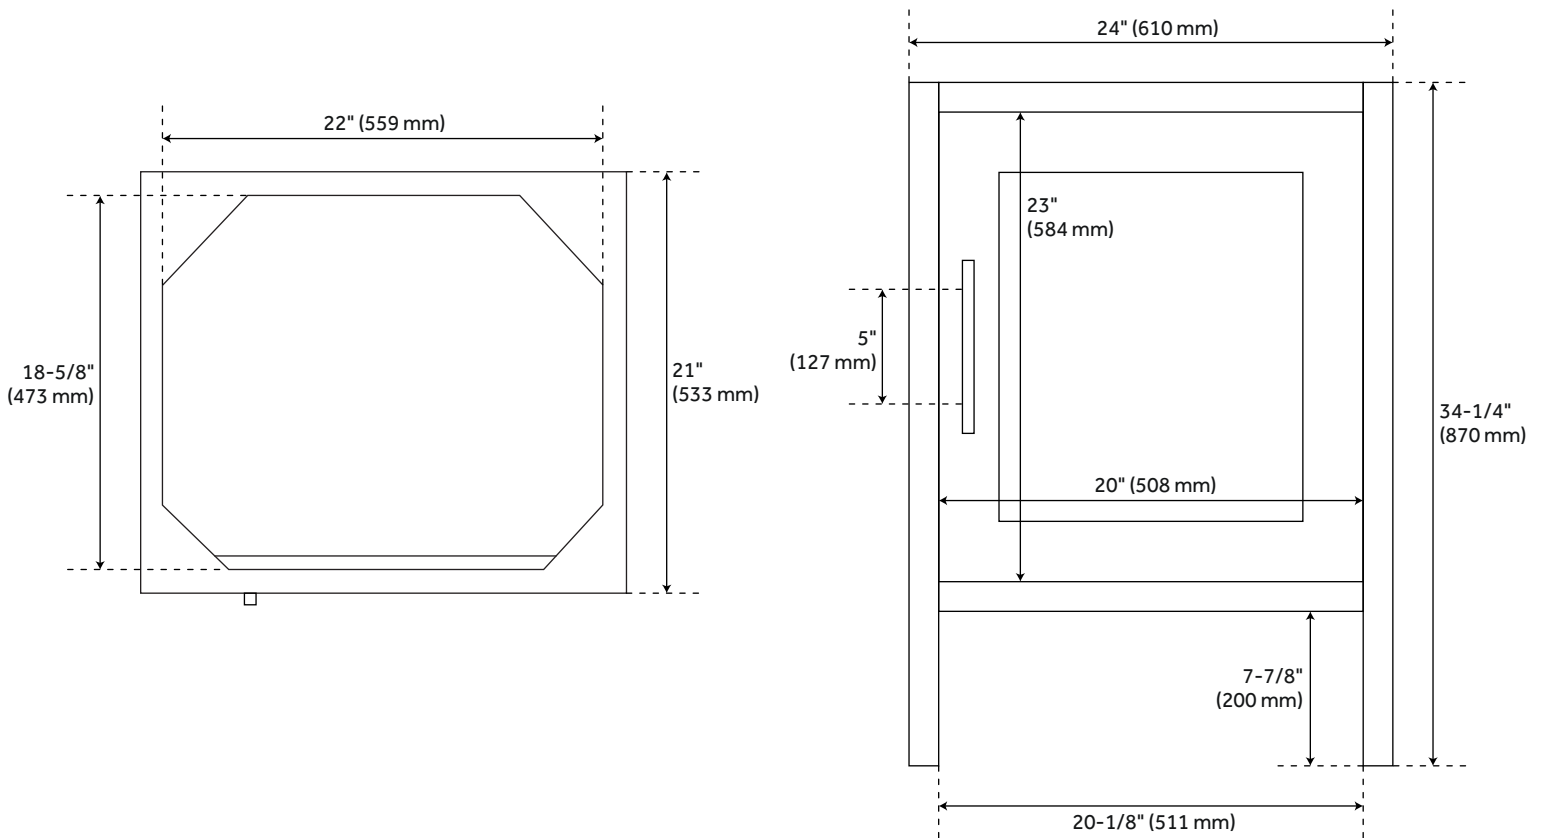

24" AYANNA MINDI VANITY WITH RECTANGULAR UNDERMOUNT SINK - NATURAL MINDI

SKU: 953591-24-RUMB

CODES/STANDARDS

FEATURES

Installation Type: Freestanding
Features: Soft-Close Hinges
Product Finish: Natural Mindi
Material: Wood
Number of Doors: 1
Width: 24"
Height: 34-1/4"
Depth: 21"
Assembly Required: No
Number of Shelves: 1
Number of Basins: 1
Sink Installation: Undermount - Rectangle
Faucet Included: No
Vanity Top Thickness: 3cm
Size: 24"
Adjustable Shelves: Yes
Hardware Finish: Matte Black
Built-In Adjusters: Yes
Sink Included: Optional
Vanity Top Included: Optional
Vanity Top Depth: 22"
Vanity Top Width: 25"
Mirror Included: No

Code:
REVISED 3/17/2022

24" AYANNA MINDI VANITY - NATURAL MINDI

SKU: 481852

All dimensions and specifications are nominal and may vary. Use actual products for accuracy in critical situations.