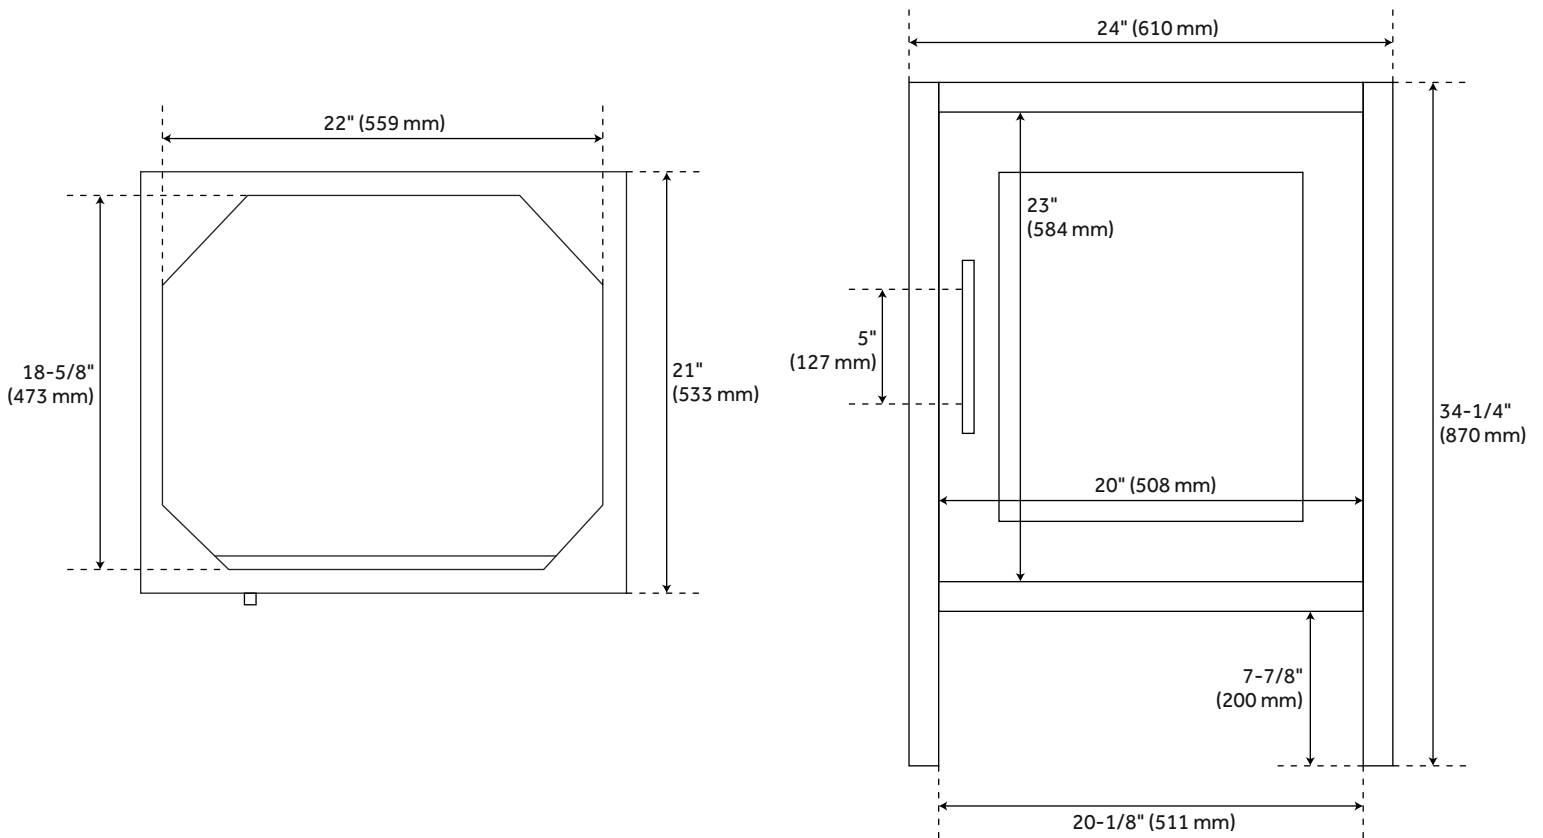

24" AYANNA MINDI VANITY WITH UNDERMOUNT SINK - NATURAL MINDI

SKU: 953591-24-UM

CODES/STANDARDS

FEATURES

Installation Type: Freestanding
Features: Soft-Close Hinges
Product Finish: Natural Mindi
Material: Wood
Number of Doors: 1
Width: 24"
Height: 34-1/4"
Depth: 21"
Assembly Required: No
Number of Shelves: 1
Number of Basins: 1
Sink Installation: Undermount - Oval
Faucet Included: No
Vanity Top Thickness: 3cm
Size: 24"
Adjustable Shelves: Yes
Hardware Finish: Matte Black
Built-In Adjusters: Yes
Sink Included: Optional
Vanity Top Included: Optional
Vanity Top Depth: 22"
Vanity Top Width: 25"
Mirror Included: No

Code:
REVISED 3/17/2022

24" AYANNA MINDI VANITY - NATURAL MINDI

SKU: 481852

All dimensions and specifications are nominal and may vary. Use actual products for accuracy in critical situations.