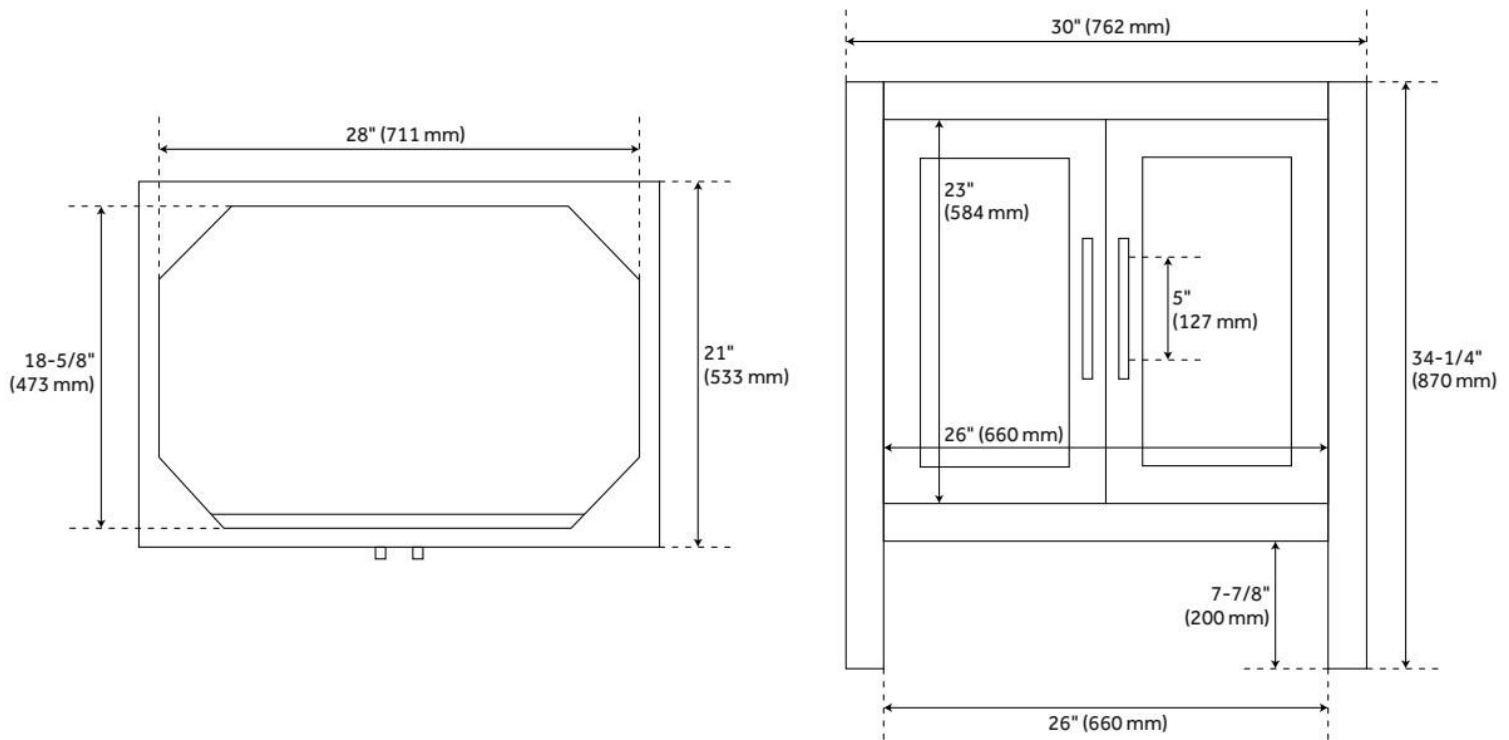

30" AYANNA VANITY - NATURAL MINDI - VANITY CABINET ONLY

SKU: 481853
Code: SH481853

REVISED 10/1/2024