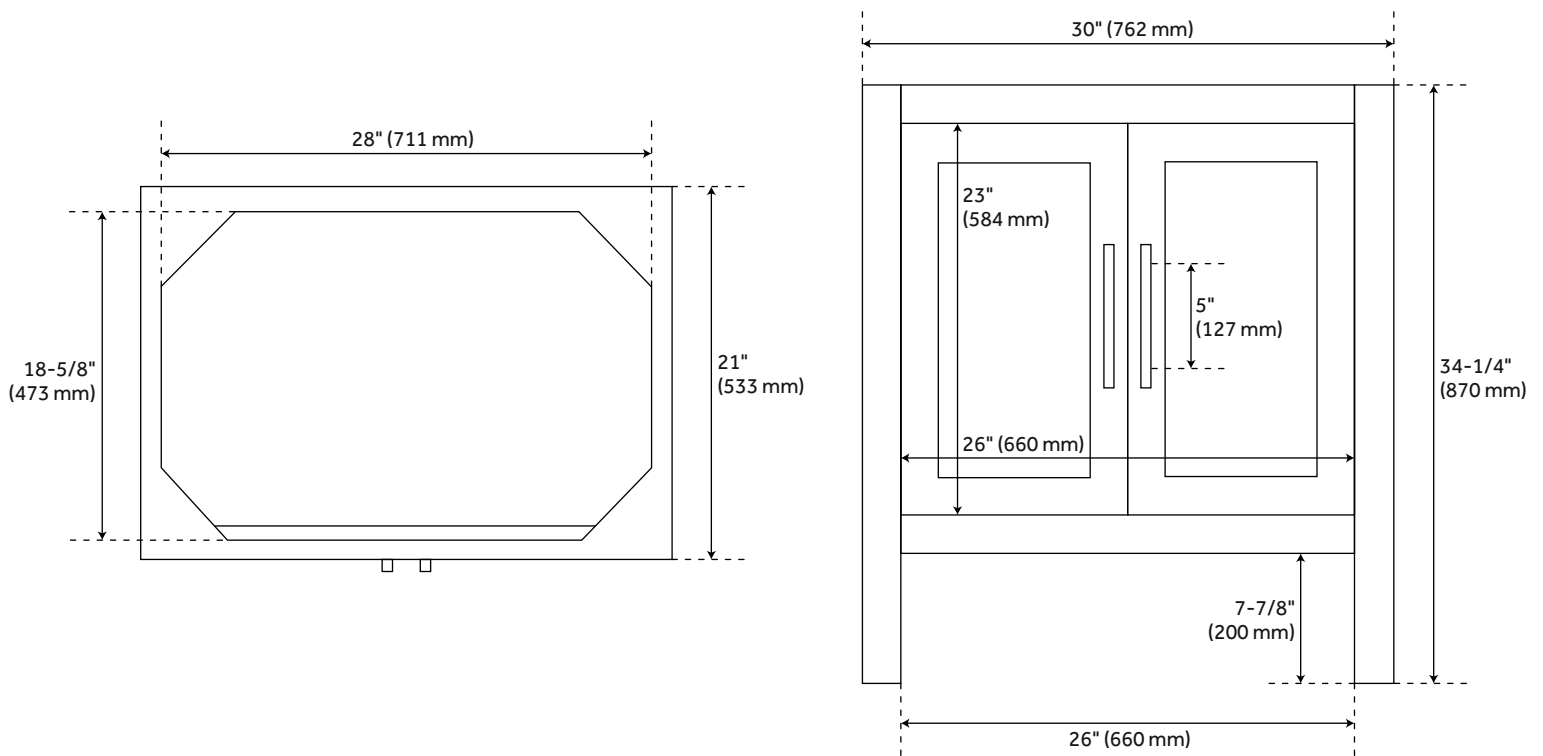

30" AYANNA MINDI VANITY - NATURAL MINDI

SKU: 481853

All dimensions and specifications are nominal and may vary. Use actual products for accuracy in critical situations.