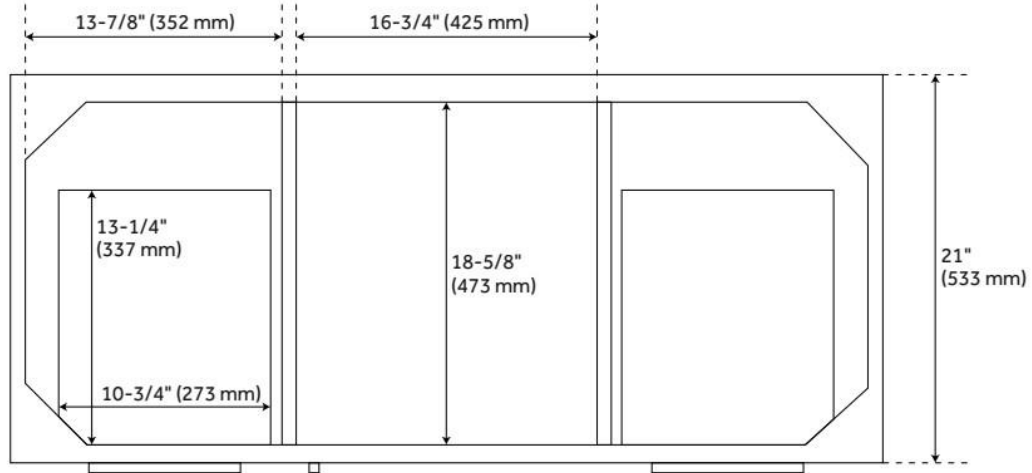

48" AYANNA VANITY - NATURAL MINDI - VANITY CABINET ONLY

SKU: 481855
Code: SH481855

REVISED 10/1/2024