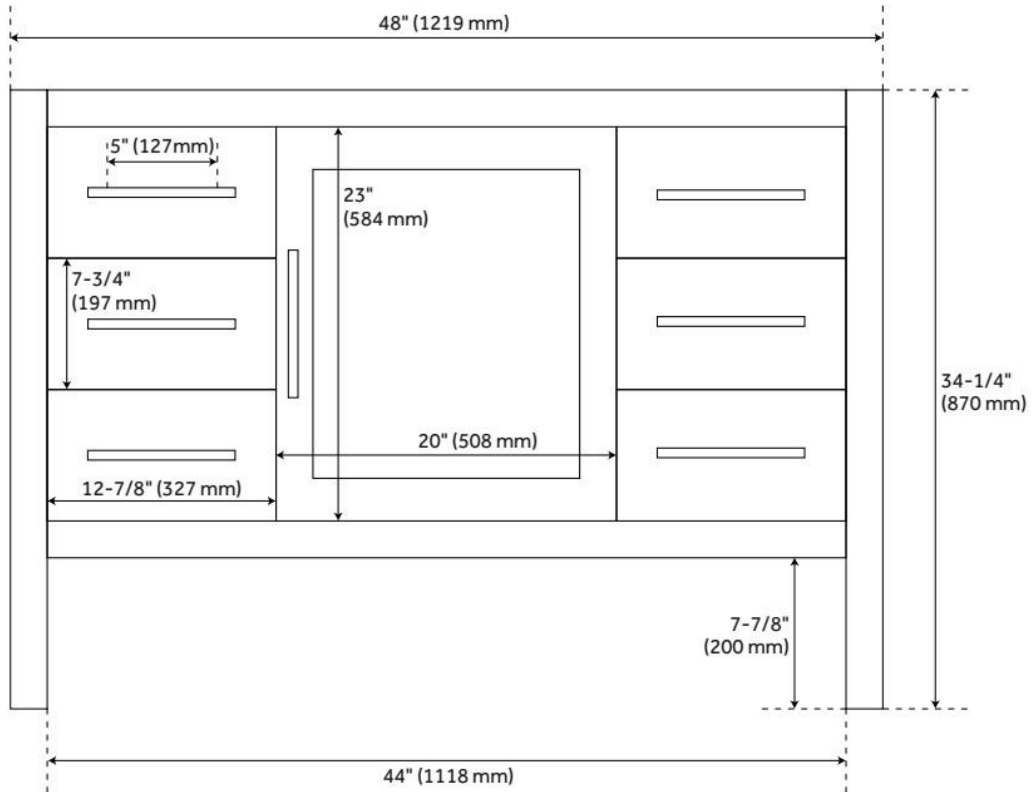

48" AYANNA VANITY - NATURAL MINDI - VANITY CABINET ONLY

SKU: 481855
Code: SH481855

FEATURES

Material: Wood
Product Finish: Natural Mindi
Number of Doors: 1
Number of Drawers: 6
Soft-Close Hinges: Yes
Soft-Close Slides: Yes
Adjustable Shelves: Yes
Hardware Finish: Matte Black
Built-In Adjusters: Yes

ADDITIONAL FEATURES

- See Installation Instructions for directions to attach the vanity top and sink.
- All dimensions are ($\pm 1/2"$).
- [Wood finish samples available.](#)

REVISED 10/1/2024

48" AYANNA VANITY - NATURAL MINDI - VANITY CABINET ONLY

SKU: 481855
Code: SH481855

REVISED 10/1/2024