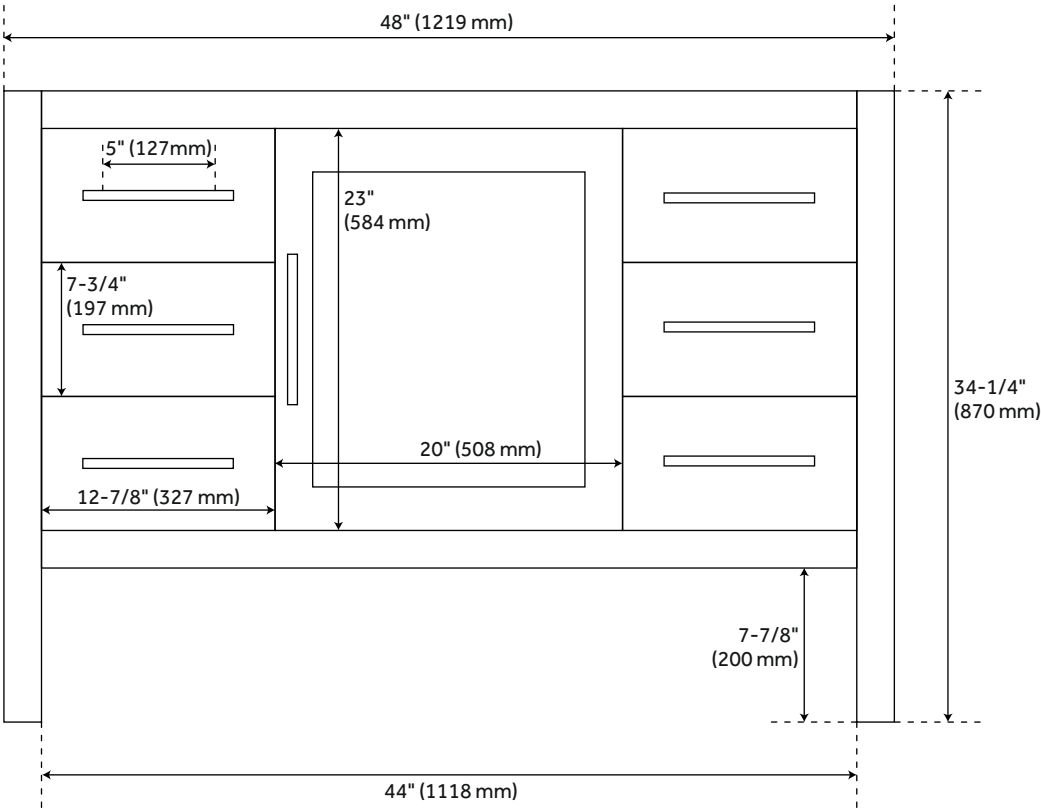

48" AYANNA MINDI VANITY WITH RECTANGULAR UNDERMOUNT SINK - NATURAL MINDI

SKU: 953591-48-RUMB

CODES/STANDARDS

FEATURES

Installation Type: Freestanding
Features: Soft-Close Hinges
Product Finish: Natural Mindi
Material: Wood
Number of Doors: 1
Number of Drawers: 6
Width: 48"
Height: 34-1/4"
Depth: 21"
Assembly Required: No
Number of Shelves: 1
Number of Basins: 1
Sink Installation: Undermount - Rectangle
Water Depth To Overflow: 4-1/8"
Faucet Included: No
Vanity Top Thickness: 3cm
Water Depth to Rim: 5-1/2"
Size: 48"
Adjustable Shelves: Yes
Hardware Finish: Matte Black
Built-In Adjusters: Yes
Sink Included: Optional
Vanity Top Included: Optional
Vanity Top Depth: 22"
Vanity Top Width: 49"
Mirror Included: No

Code:
REVISED 3/17/2022

48" AYANNA MINDI VANITY - NATURAL MINDI

SKU: 481855

All dimensions and specifications are nominal and may vary. Use actual products for accuracy in critical situations.