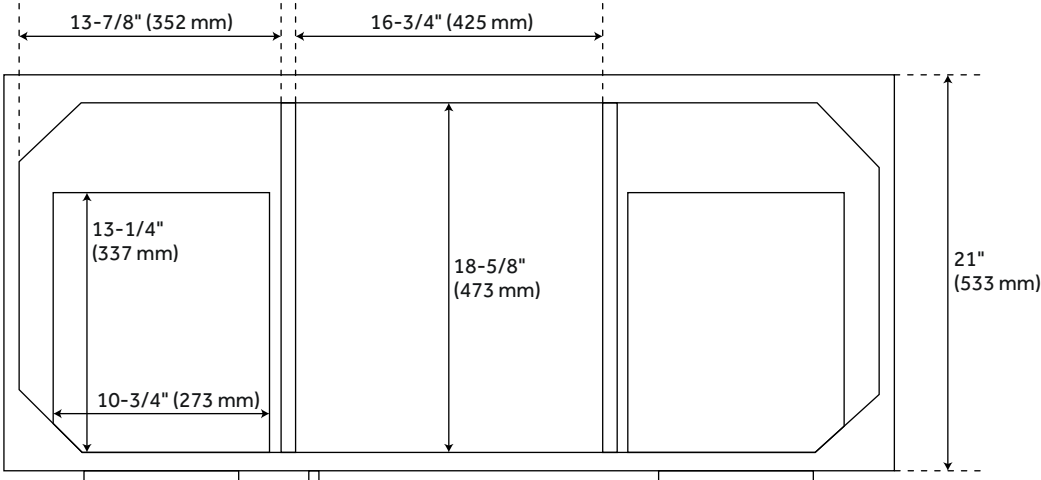

48" AYANNA MINDI VANITY WITH RECTANGULAR UNDERMOUNT SINK - NATURAL MINDI

SKU: 953591-48-RUMB

CODES/STANDARDS

FEATURES

Installation Type: Freestanding
Features: Soft-Close Hinges
Product Finish: Natural Mindi
Material: Wood
Number of Doors: 1
Number of Drawers: 6
Width: 48"
Height: 34-1/4"
Depth: 21"
Assembly Required: No
Number of Shelves: 1
Number of Basins: 1
Sink Installation: Undermount - Rectangle
Water Depth To Overflow: 4-1/8"
Faucet Included: No
Vanity Top Thickness: 3cm
Water Depth to Rim: 5-1/2"
Size: 48"
Adjustable Shelves: Yes
Hardware Finish: Matte Black
Built-In Adjusters: Yes
Sink Included: Optional
Vanity Top Included: Optional
Vanity Top Depth: 22"
Vanity Top Width: 49"
Mirror Included: No

Code:
REVISED 3/17/2022

48" AYANNA MINDI VANITY - NATURAL MINDI

SKU: 481855

All dimensions and specifications are nominal and may vary. Use actual products for accuracy in critical situations.