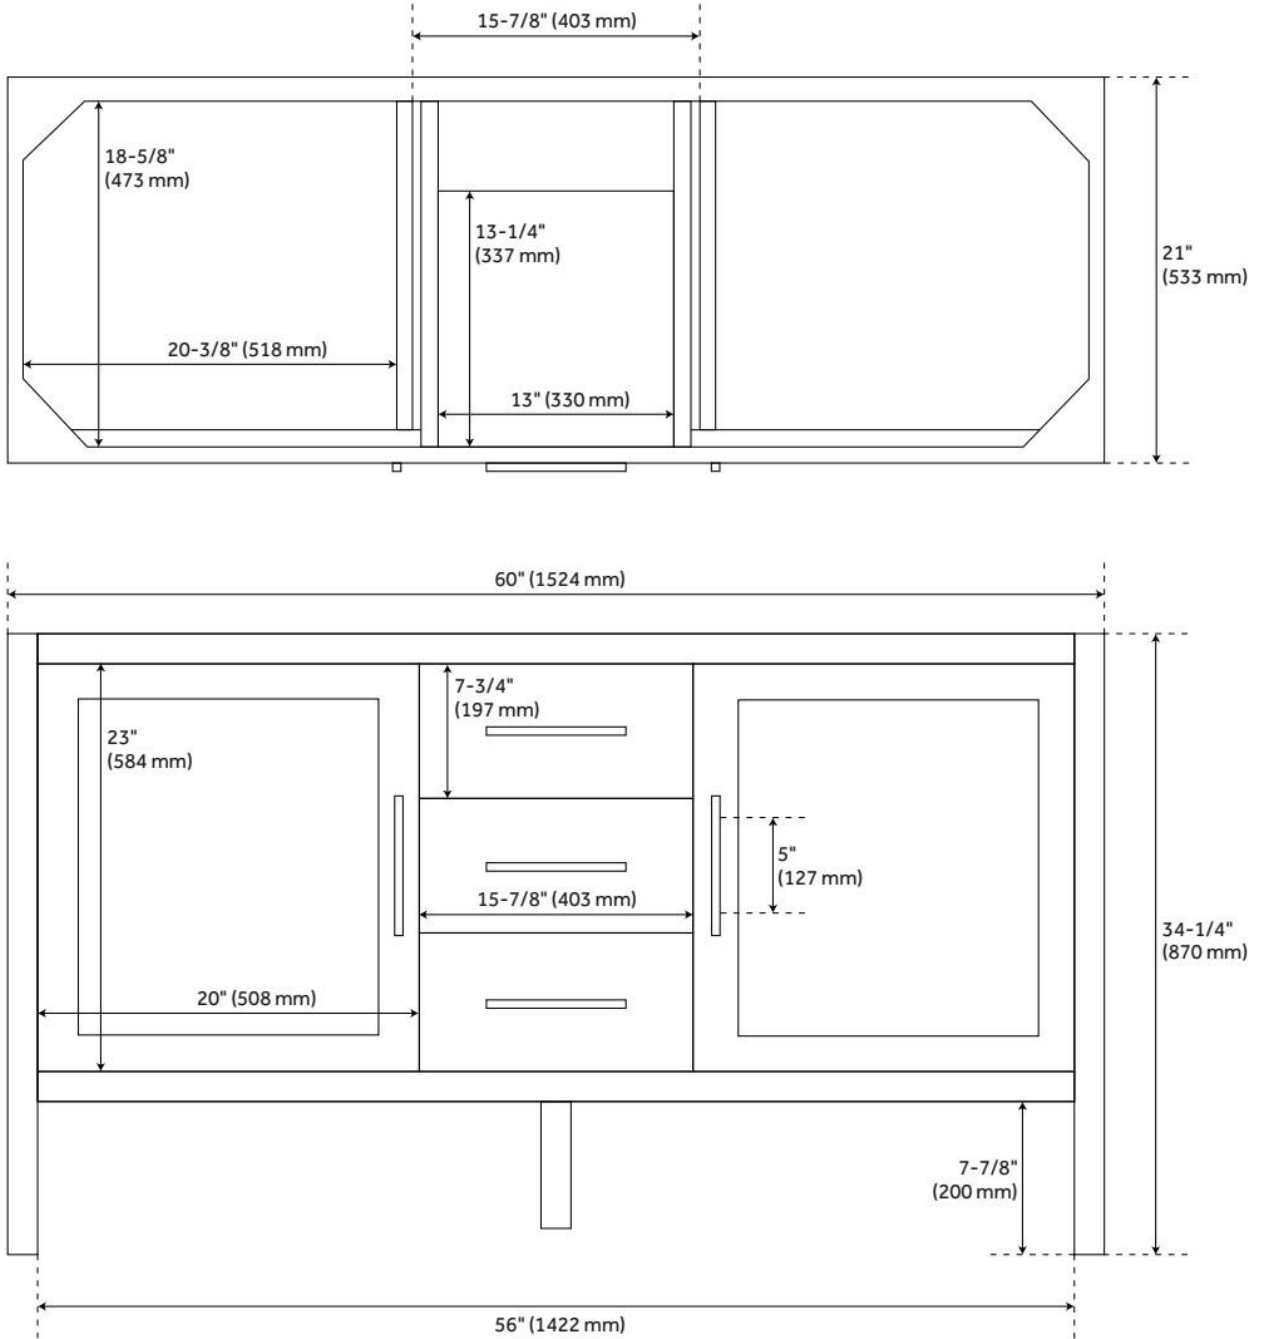

60" AYANNA DOUBLE VANITY - NATURAL MINDI - VANITY CABINET ONLY

SKU: 481856
Code: SH481856

FEATURES

Material: Wood
Product Finish: Natural Mindi
Number of Doors: 2
Number of Drawers: 3
Soft-Close Hinges: Yes
Soft-Close Slides: Yes
Adjustable Shelves: Yes
Hardware Finish: Matte Black
Built-In Adjusters: Yes

ADDITIONAL FEATURES

- See Installation Instructions for directions to attach the vanity top and sink.
- All dimensions are ($\pm 1/2$ ").
- [Wood finish samples available.](#)

REVISED 10/1/2024

60" AYANNA DOUBLE VANITY - NATURAL MINDI - VANITY CABINET ONLY

SKU: 481856
Code: SH481856

REVISED 10/1/2024