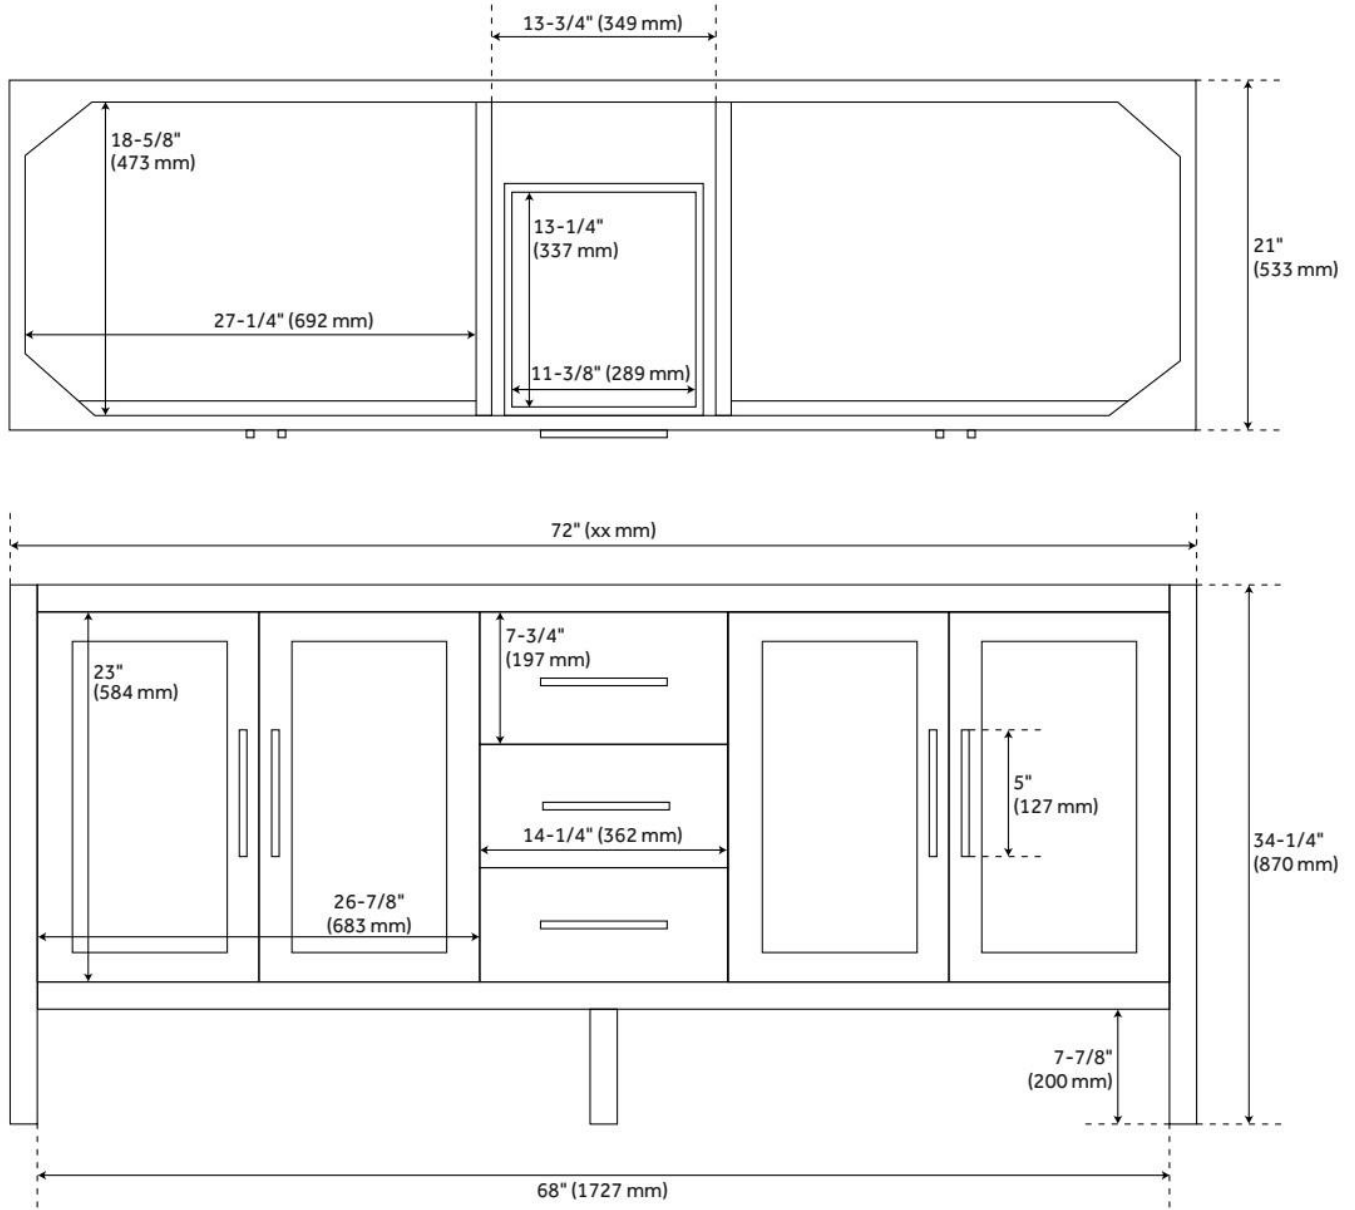

72" AYANNA DOUBLE VANITY - NATURAL MINDI - VANITY CABINET ONLY

SKU: 481857
Code: SH481857

FEATURES

Material: Wood
Product Finish: Natural Mindi
Number of Doors: 4
Number of Drawers: 3
Soft-Close Hinges: Yes
Soft-Close Slides: Yes
Adjustable Shelves: Yes
Hardware Finish: Matte Black
Built-In Adjusters: Yes

ADDITIONAL FEATURES

- See Installation Instructions for directions to attach the vanity top and sink.
- All dimensions are ($\pm 1/2$ ").
- [Wood finish samples available.](#)

REVISED 10/1/2024

72" AYANNA DOUBLE VANITY - NATURAL MINDI - VANITY CABINET ONLY

SKU: 481857
Code: SH481857

REVISED 10/1/2024