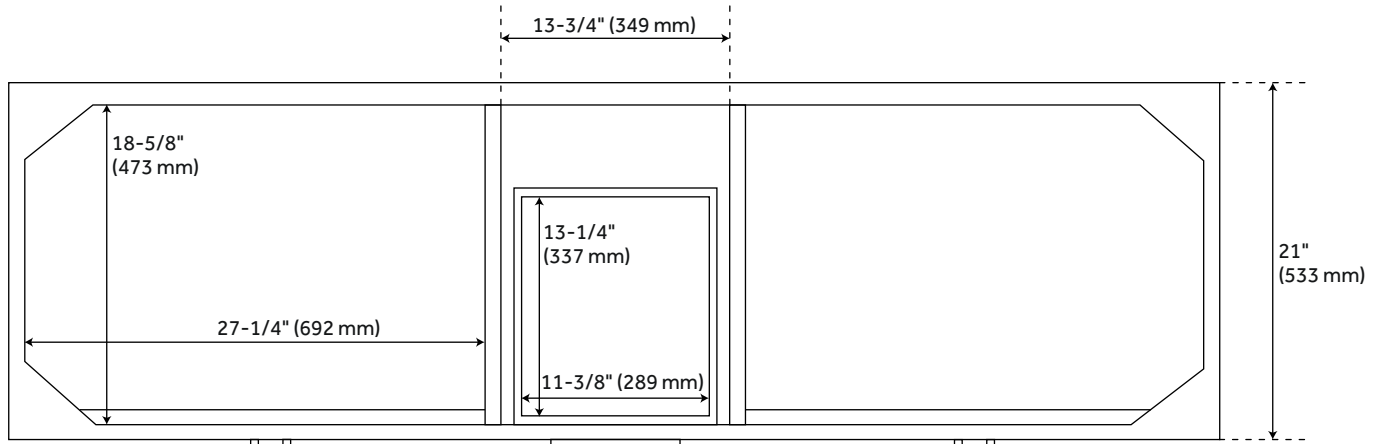

72" AYANNA MINDI DOUBLE VANITY WITH RECTANGULAR UNDERMOUNT SINKS - NATURAL

SKU: 953591-72-RUMB

CODES/STANDARDS

FEATURES

Installation Type: Freestanding
Features: Soft-Close Hinges
Product Finish: Natural Mindi
Material: Wood
Number of Doors: 4
Number of Drawers: 3
Width: 72"
Height: 34-1/4"
Depth: 21"
Assembly Required: No
Number of Shelves: 2
Number of Basins: 2
Sink Installation: Undermount - Rectangle
Faucet Included: No
Vanity Top Thickness: 3cm
Size: 72"
Adjustable Shelves: Yes
Hardware Finish: Matte Black
Built-In Adjusters: Yes
Sink Included: Optional
Vanity Top Included: Optional
Vanity Top Depth: 22"
Vanity Top Width: 73"
Mirror Included: No

Code:
REVISED 3/17/2022

72" AYANNA MINDI DOUBLE VANITY - NATURAL MINDI

SKU: 481857

All dimensions and specifications are nominal and may vary. Use actual products for accuracy in critical situations.