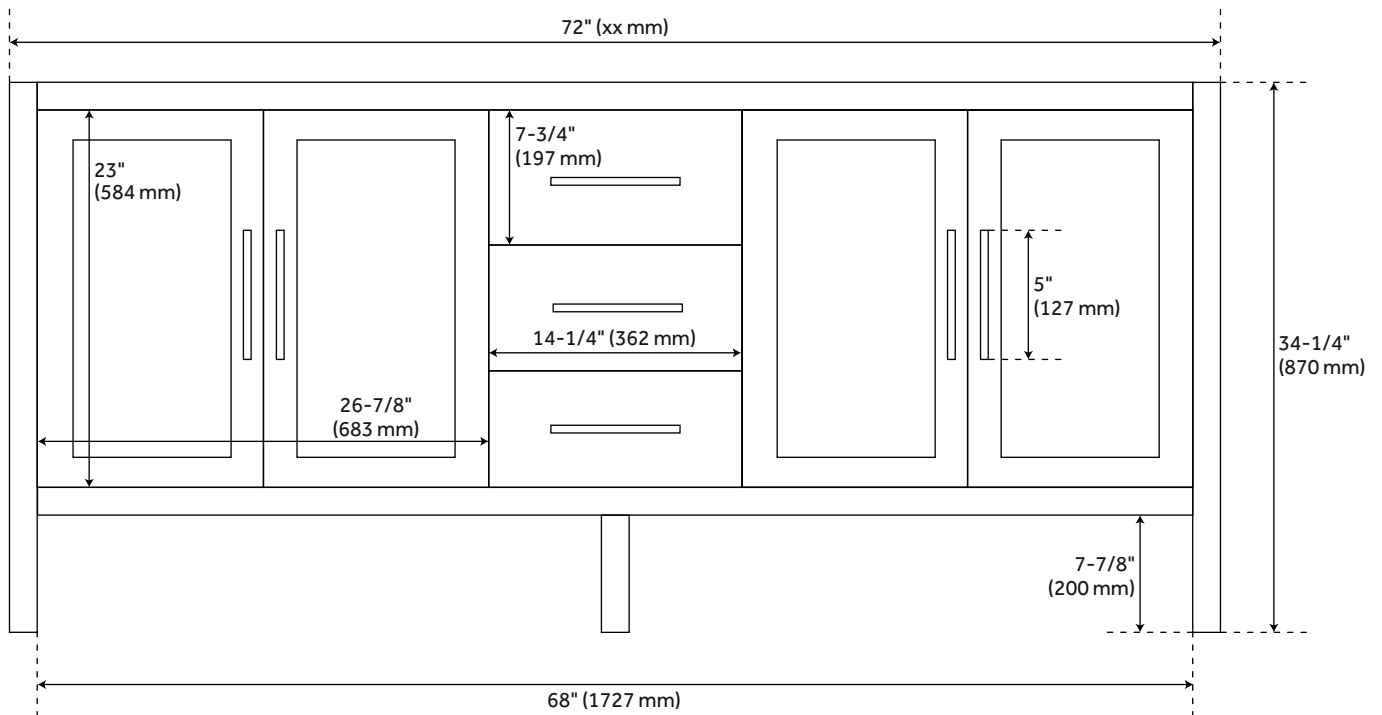

72" AYANNA MINDI DOUBLE VANITY WITH RECTANGULAR UNDERMOUNT SINKS - NATURAL

SKU: 953591-72-RUMB

CODES/STANDARDS

FEATURES

Installation Type: Freestanding
Features: Soft-Close Hinges
Product Finish: Natural Mindi
Material: Wood
Number of Doors: 4
Number of Drawers: 3
Width: 72"
Height: 34-1/4"
Depth: 21"
Assembly Required: No
Number of Shelves: 2
Number of Basins: 2
Sink Installation: Undermount - Rectangle
Faucet Included: No
Vanity Top Thickness: 3cm
Size: 72"
Adjustable Shelves: Yes
Hardware Finish: Matte Black
Built-In Adjusters: Yes
Sink Included: Optional
Vanity Top Included: Optional
Vanity Top Depth: 22"
Vanity Top Width: 73"
Mirror Included: No

Code:
REVISED 3/17/2022

72" AYANNA MINDI DOUBLE VANITY - NATURAL MINDI

SKU: 481857

All dimensions and specifications are nominal and may vary. Use actual products for accuracy in critical situations.