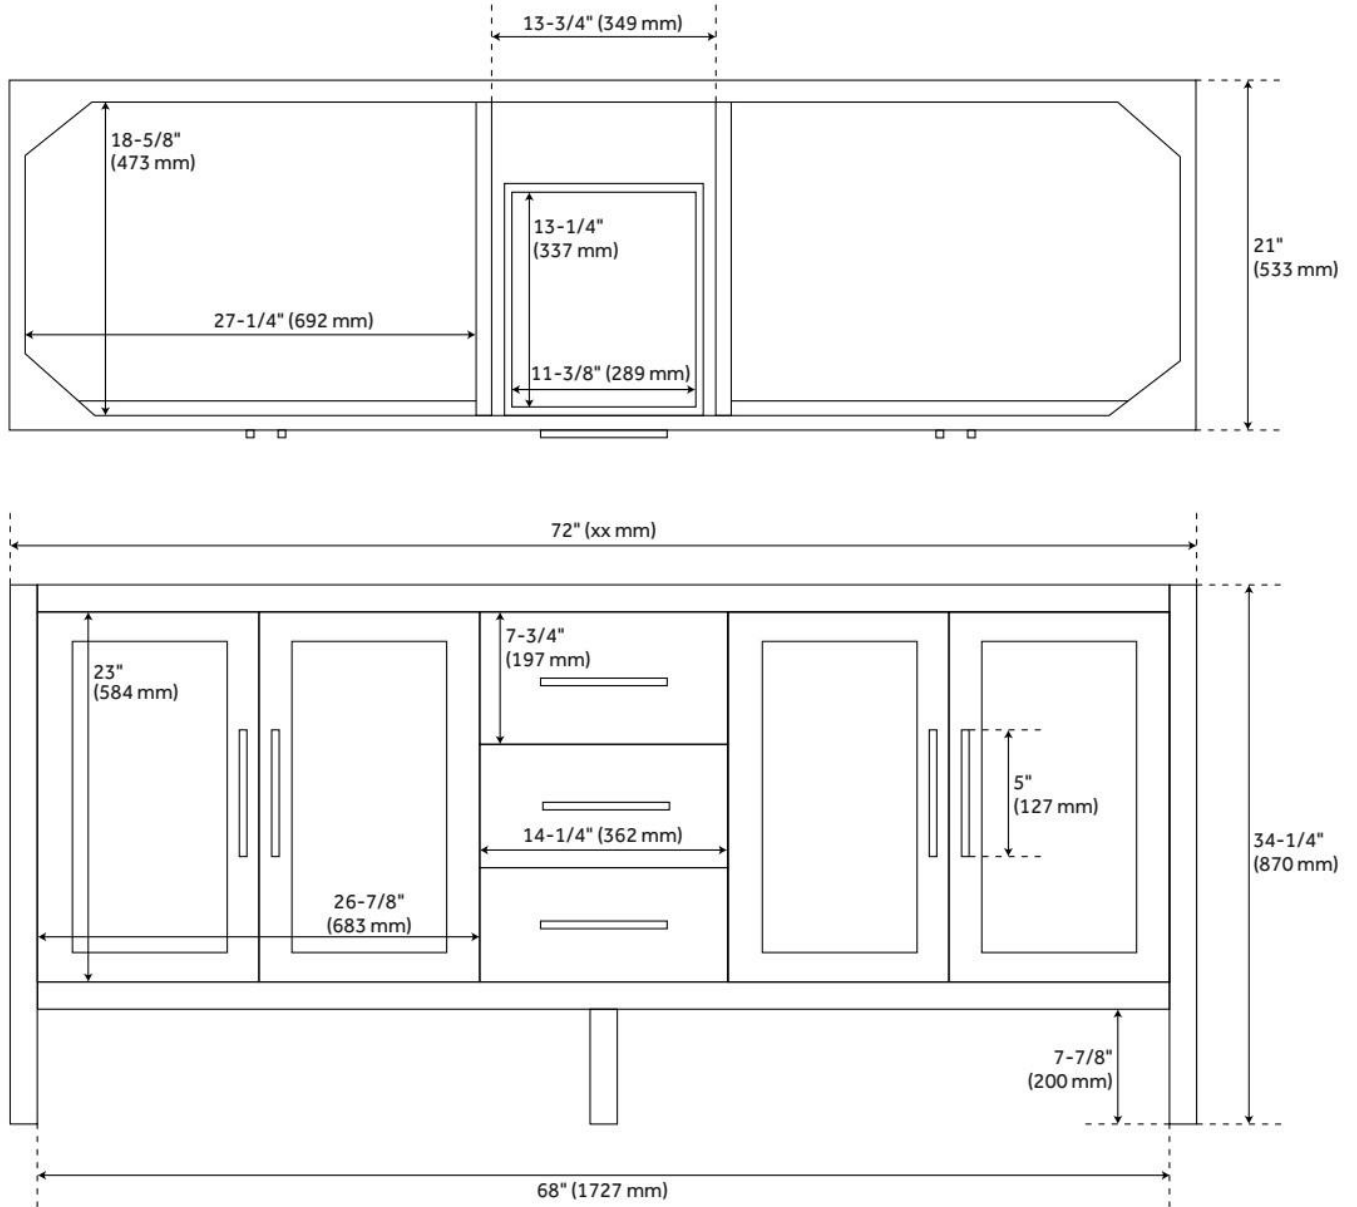

72" AYANNA DOUBLE VANITY - NATURAL MINDI - VANITY CABINET ONLY

SKU: 481857
Code: SH481857

FEATURES

Material: Wood
Product Finish: Natural Mindi
Number of Doors: 4
Number of Drawers: 3
Soft-Close Hinges: Yes
Soft-Close Slides: Yes
Adjustable Shelves: Yes
Hardware Finish: Matte Black
Built-In Adjusters: Yes

ADDITIONAL FEATURES

- See Installation Instructions for directions to attach the vanity top and sink.

REVISED 8/7/2024

72" AYANNA DOUBLE VANITY - NATURAL MINDI - VANITY CABINET ONLY

SKU: 481857
Code: SH481857