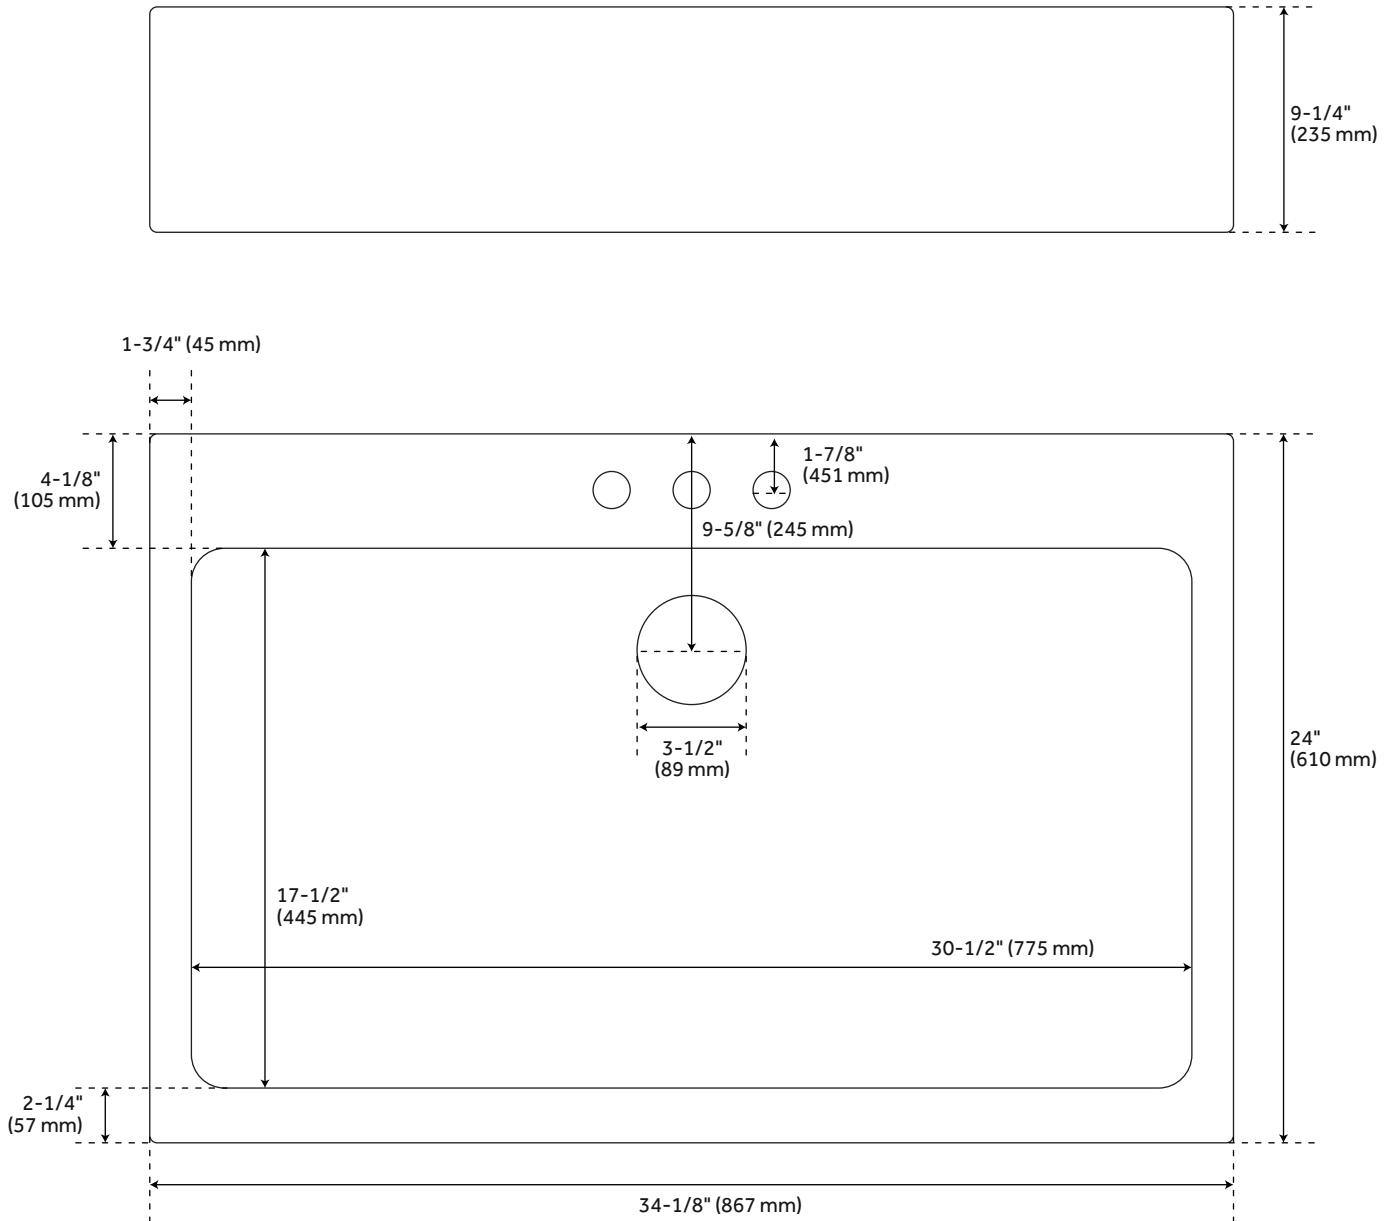

34" GALION FIRECLAY RETROFIT FARMHOUSE SINK - WHITE

SKU: 481912
Code: SH481912

ASME A112.19.2/CSA B45.1
Massachusetts Accepted
LISTED ID: SH229004WH

FEATURES

Material: Fireclay
Length: 34"
Width: 24-1/8"
Height: 9-1/4"
Sink Shape: Rectangle
Number of Basins: 1
Sink Installation: Farmhouse
Faucet Centers: 8"
Overflow Hole: No
Basin Length: 30-3/8"
Basin Width: 17-1/2"
Basin Depth: 8-3/16"
Fits Drain Hole Size: 3-1/2"
Exterior Treatment: Smooth
Interior Treatment: Smooth
Drain Included: No
Faucet Included: No
Faucet Holes: 3
Kitchen Faucet Holes: 3
Recommended Accessories: 7633499 -or- 7633514 -or- 7633515 -
or- 7633511 -or- 7634231 -or- 7633512 -or- 7633510 -or- 7630706
-or- 7630709 -or- 7630705 -or- 7630708 -or- 7630719 -or-
7630710 -or- 7630762 -or- 7630718 -or- 7630717 -or- 7630704
Weight: 78

REVISED 2/12/2024

34" GALION FIRECLAY RETROFIT FARMHOUSE SINK - WHITE

SKU: 481912
Code: SH481912

ADDITIONAL FEATURES

- Made of solid, heavy-duty fireclay.
- Smooth, ripple-resistant surface.
- Optional sink grid(s) provide protection and keep dishes elevated as they air dry.
- If purchasing drain separately, it must be able to accommodate a sink drain thickness of 1".
- Apron height: 7-3/4".
- All sink dimensions are ($\pm 1/2$ ").

REVISED 2/12/2024

34" GALION FIRECLAY RETROFIT FARMHOUSE SINK - WHITE

All dimensions and specifications are nominal and may vary. Use actual products for accuracy in critical situations.