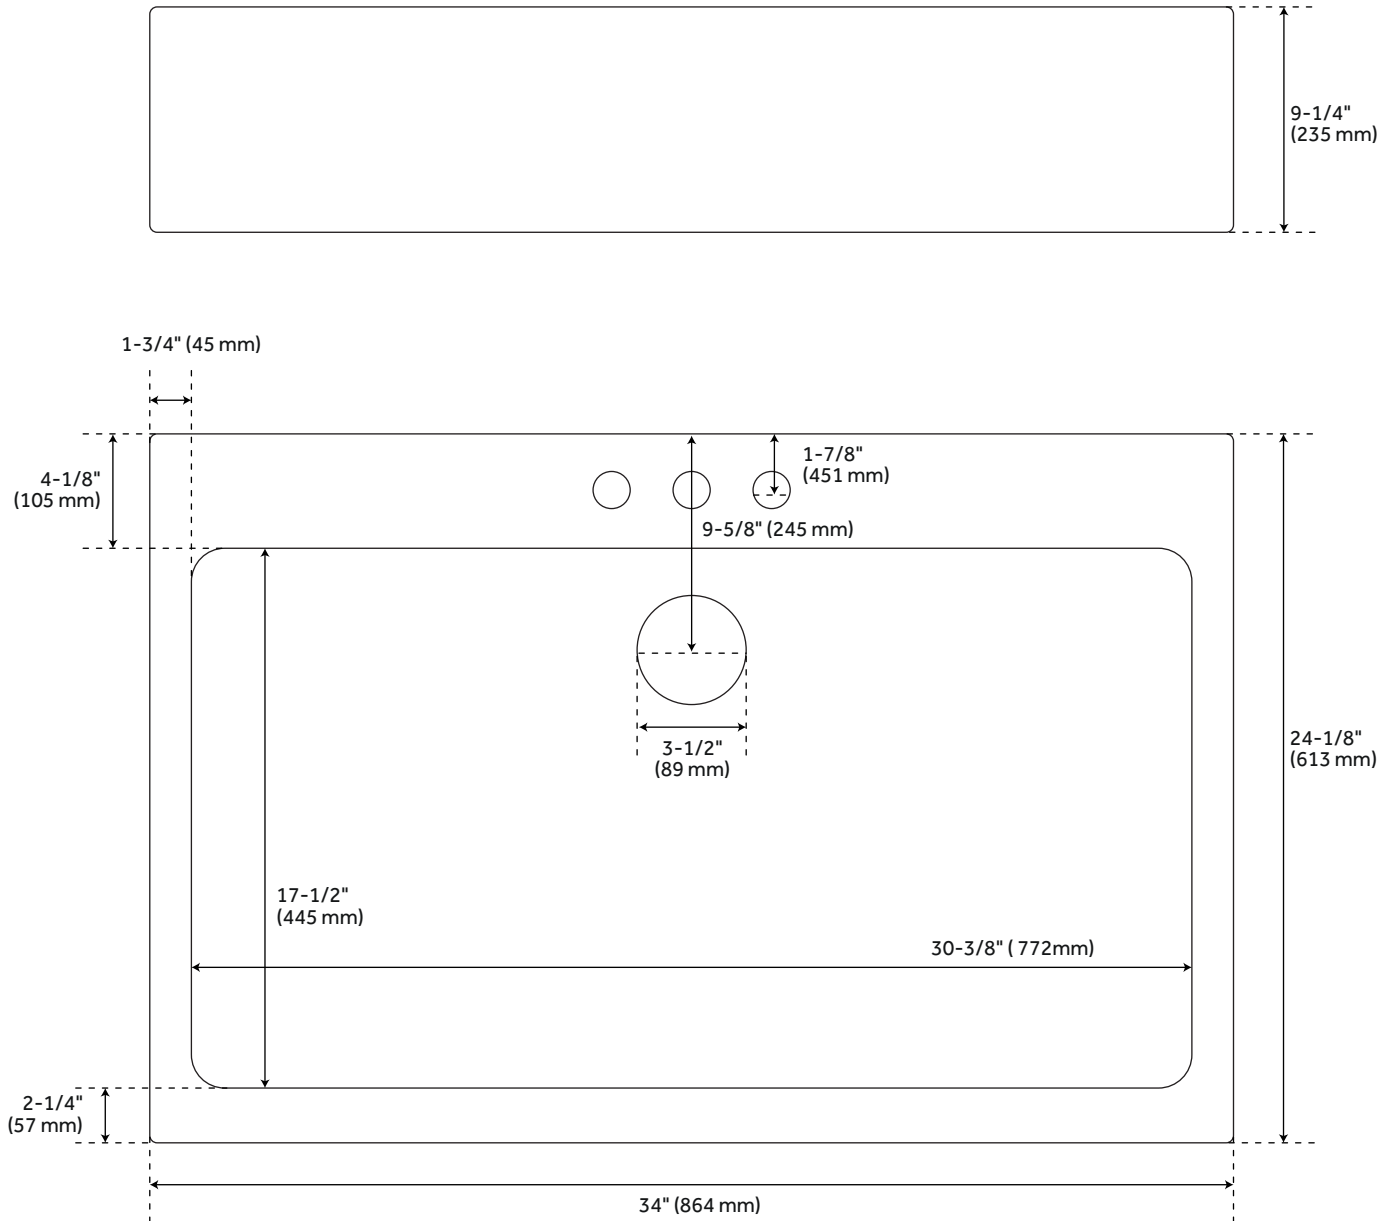

34" GALION FIRECLAY RETROFIT FARMHOUSE SINK - MATTE BLACK

All dimensions and specifications are nominal and may vary. Use actual products for accuracy in critical situations.