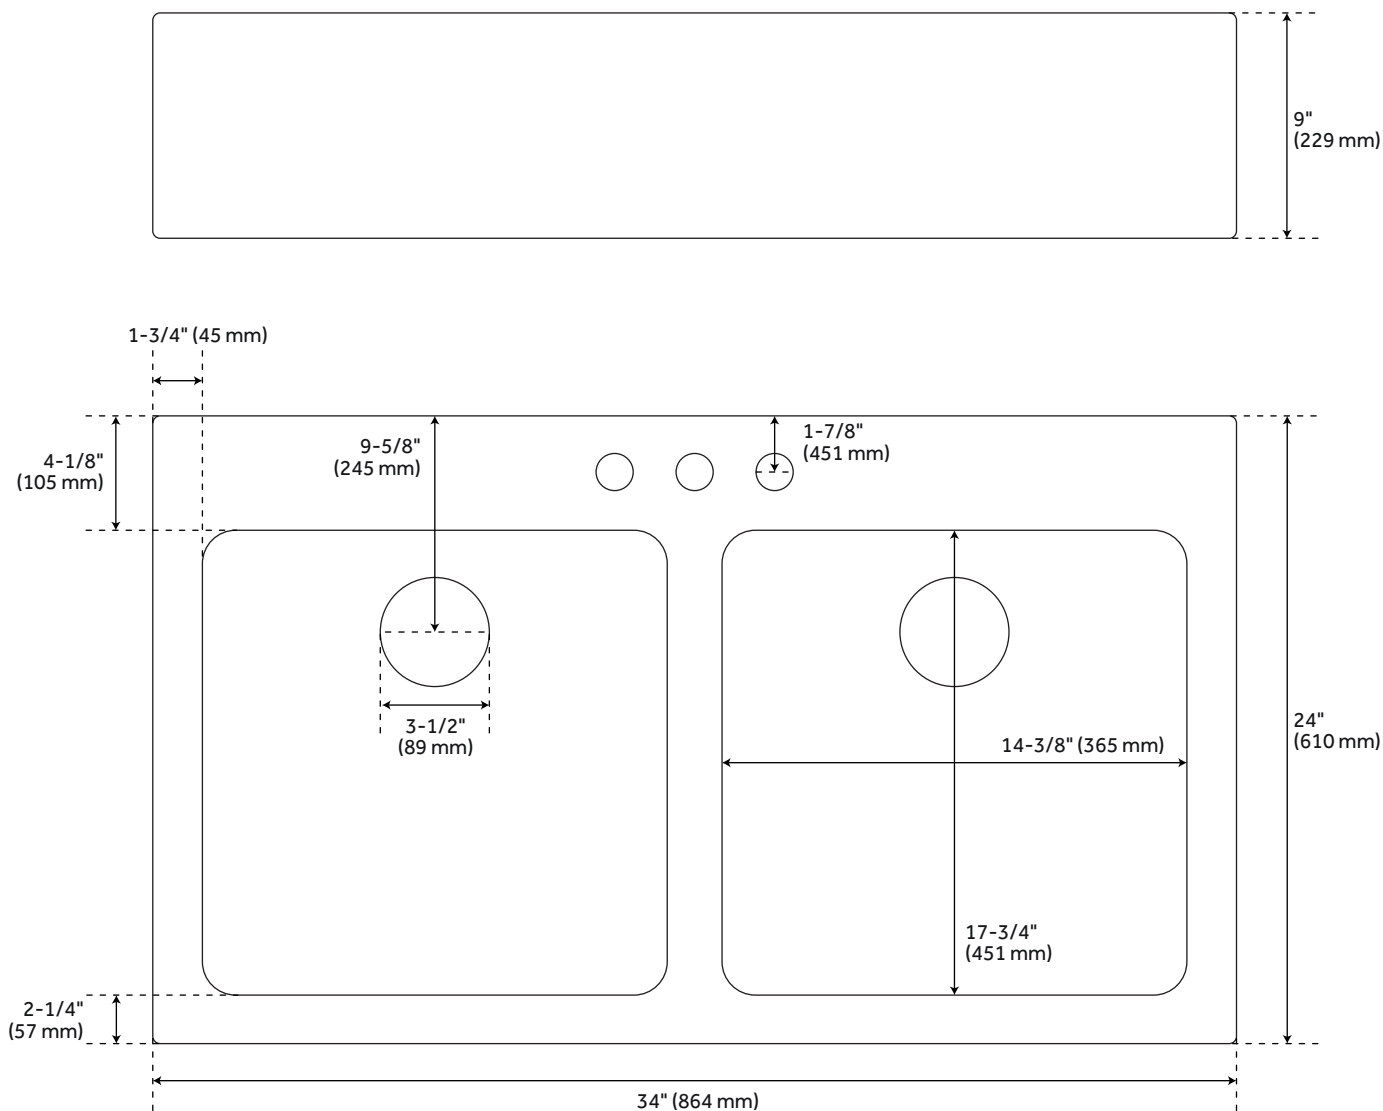

34" GALION DOUBLE-BOWL FIRECLAY RETROFIT FARMHOUSE SINK - WHITE

SKU: 481914
Code: SH481914

ASME A112.19.2/CSA B45.1
ASSE 1016 Type P/T
Massachusetts Accepted
LISTED ID: SH229005WH

FEATURES

Material: Fireclay
Length: 34-1/16"
Width: 24-1/4"
Height: 9"
Sink Shape: Rectangle
Number of Basins: 2
Sink Installation: Farmhouse
Faucet Centers: 8"
Overflow Hole: No
Basin Length: 14-3/8"
Basin Width: 17-3/4"
Basin Depth: 8-1/4"
Fits Drain Hole Size: 3-1/2"
Exterior Treatment: Smooth
Interior Treatment: Smooth
Drain Included: No
Faucet Included: No
Faucet Holes: 3
Kitchen Faucet Holes: 3
Recommended Accessories: 7631261 -or- 7631256 -or- 7631254 -
or- 7631251 -or- 7631252 -or- 7631277 -or- 7634238 -or- 7631253
-or- 7634233 -or- 7634232 -or- 7634239 -or- 7634237 -or-
7634236 -or- 7634227 Weight: 88

REVISED 2/12/2024

34" GALION DOUBLE-BOWL FIRECLAY RETROFIT FARMHOUSE SINK - WHITE

SKU: 481914
Code: SH481914

ADDITIONAL FEATURES

- Made of solid, heavy-duty fireclay.
- Smooth, ripple-resistant surface.
- Optional sink grid(s) provide protection and keep dishes elevated as they air dry.
- If purchasing drain separately, it must be able to accommodate a sink drain thickness of 1".
- Apron height: 7-13/16".
- All sink dimensions are ($\pm 1/2"$).

REVISED 2/12/2024

34" GALION DOUBLE-BOWL FIRECLAY RETROFIT FARMHOUSE SINK - WHITE

All dimensions and specifications are nominal and may vary. Use actual products for accuracy in critical situations.