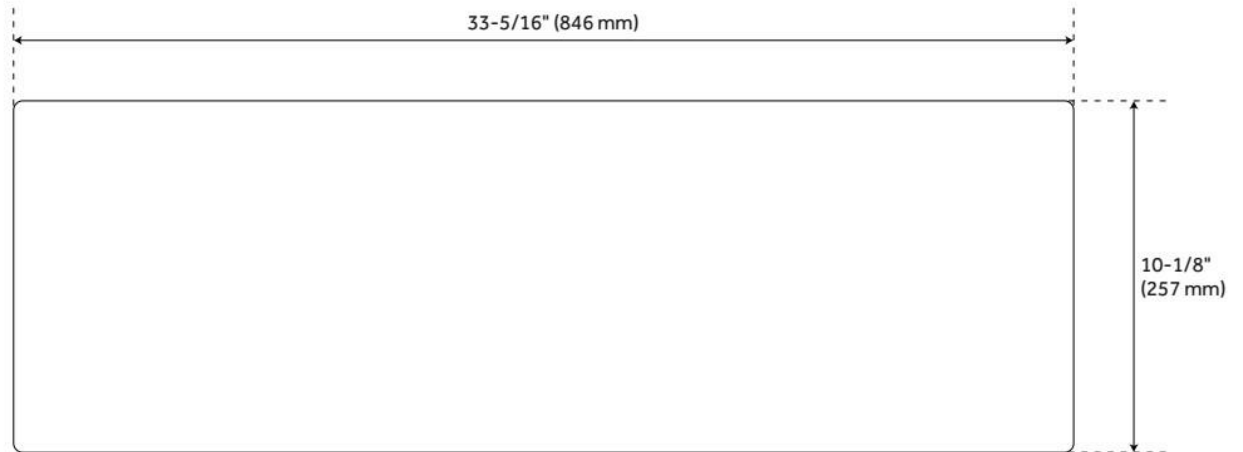

33" BRUMFIELD FIRECLAY FARMHOUSE SINK - WHITE

SKU: 482206
Code: SH482206

REVISED 7/25/2024