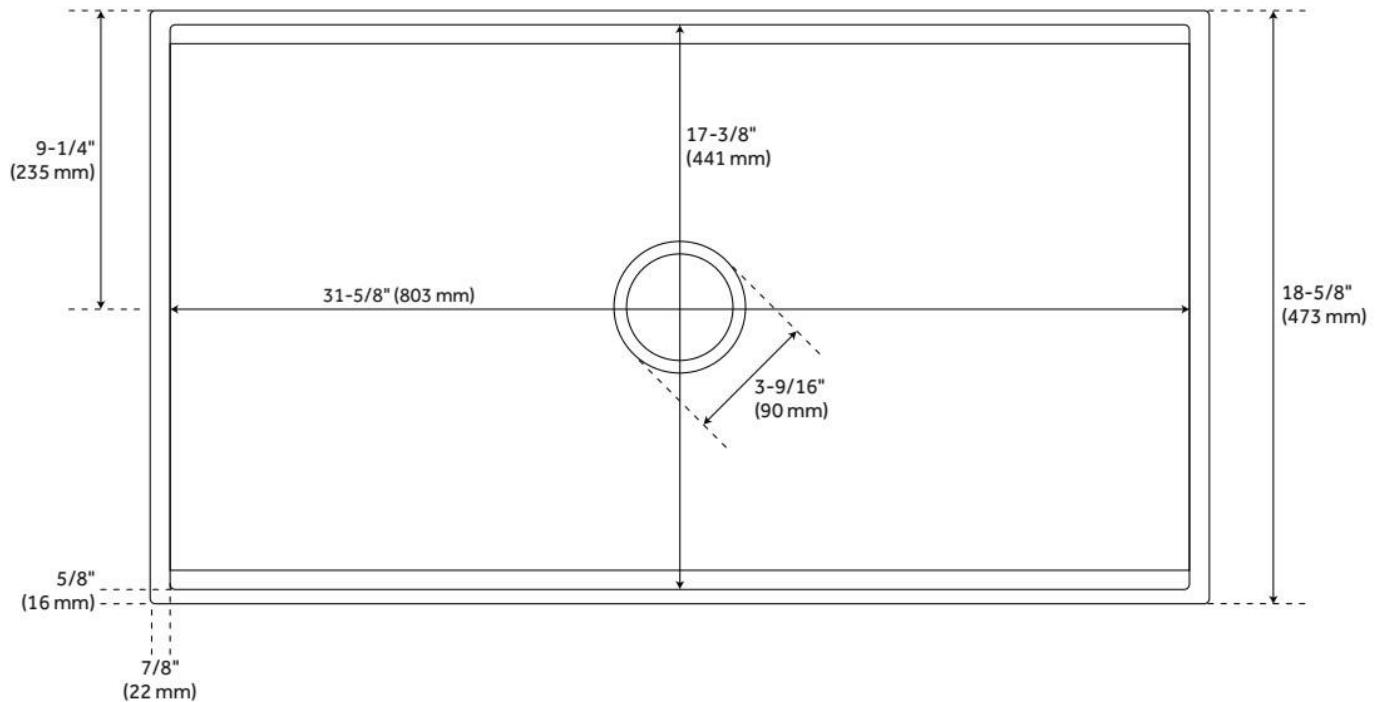

33" BRUMFIELD FIRECLAY FARMHOUSE SINK - WHITE

SKU: 482206
Code: SH482206

REVISED 7/25/2024