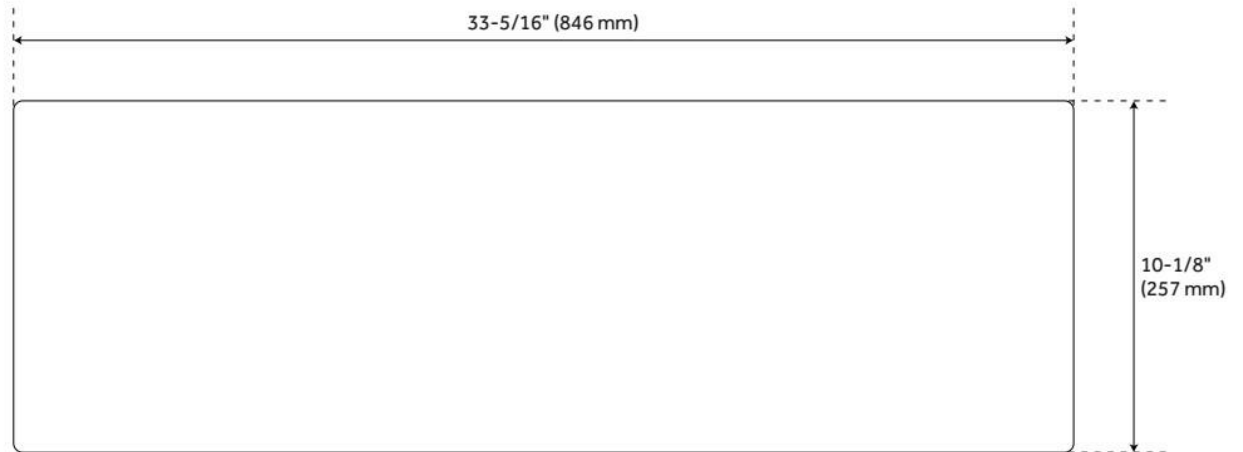

33" BRUMFIELD FIRECLAY FARMHOUSE SINK - WHITE

SKU: 482206
Code: SH482206

REVISED 3/18/2025