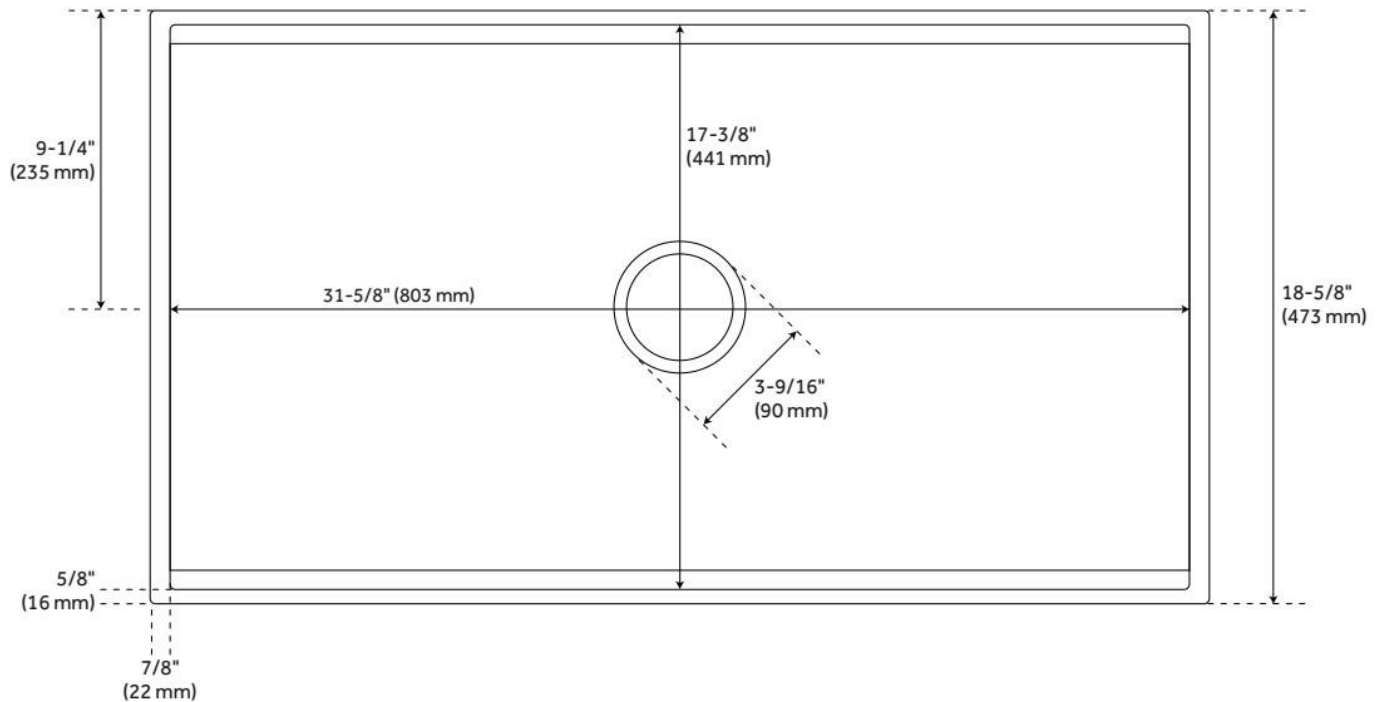

33" BRUMFIELD FIRECLAY FARMHOUSE SINK - WHITE

SKU: 482206
Code: SH482206

REVISED 3/18/2025