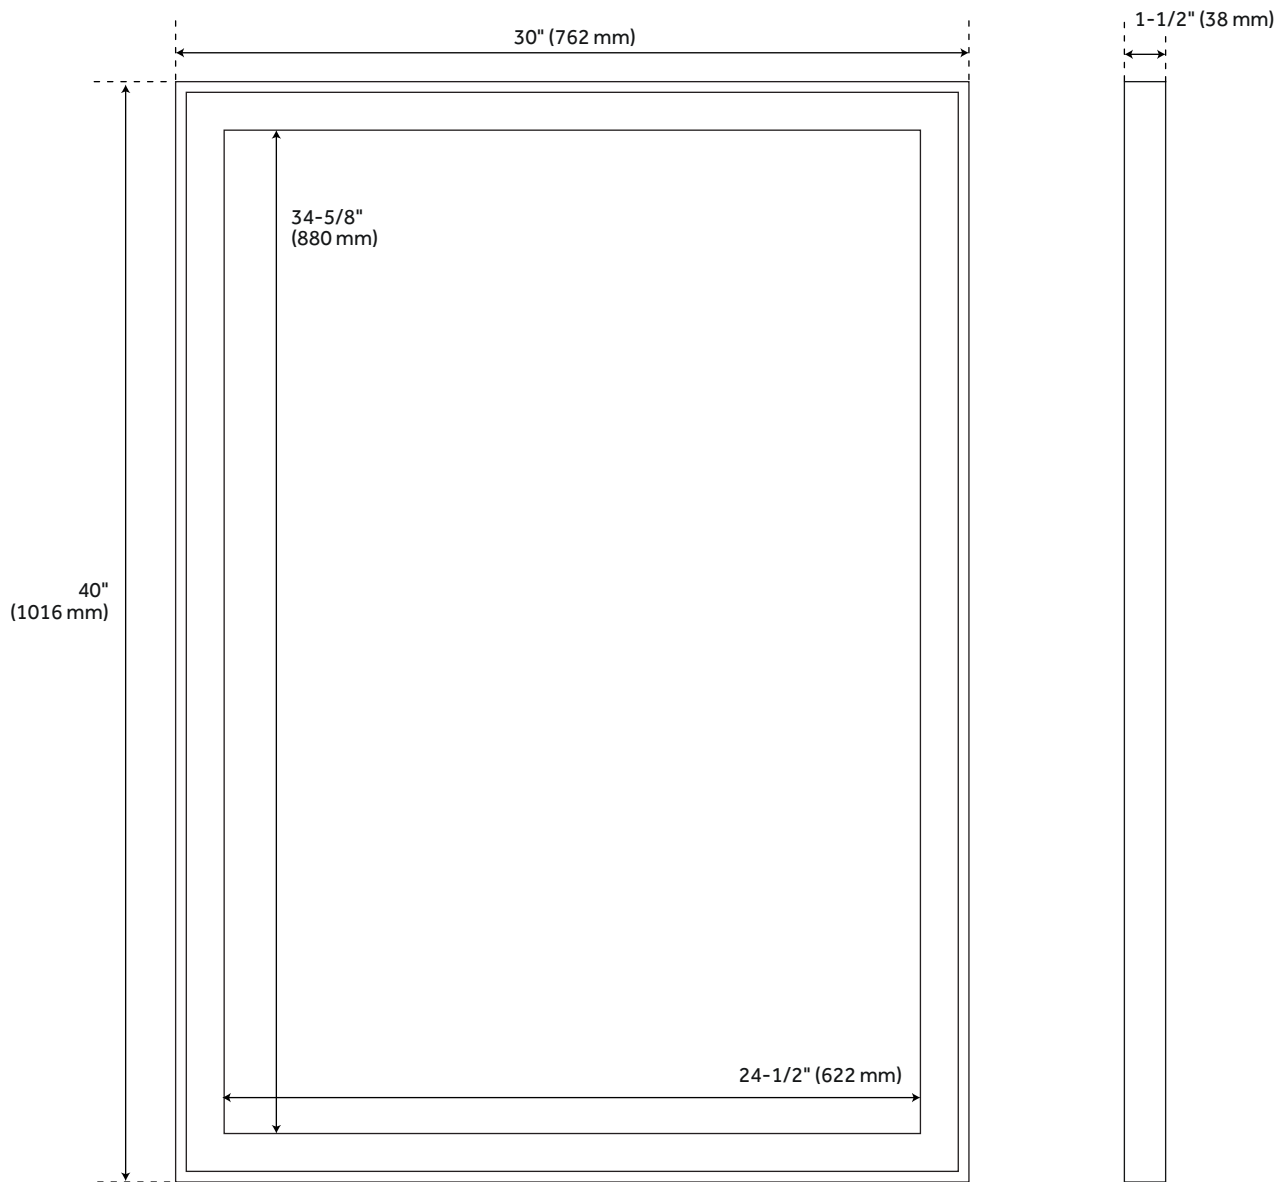

DEVORA VANITY MIRROR - PORT GRAY

SKU: 953137

Code: SH482221, SH482223

FEATURES

Installation Type: Wall Mount

Product Finish: Port Gray

Material: Wood

Assembly Required: No

REVISED 4/5/2023

DEVORA VANITY MIRROR - PORT GRAY

SKU: 953137

Code: SH482221, SH482223

ADDITIONAL FEATURES

- 30" Mirror overall dimensions: 30" W x 40" H x 1-1/2" D. Mirror only dimensions: 24-1/2" W x 34-5/8" H.
- 36" Mirror overall dimensions: 36" W x 40" H x 1-1/2" D. Mirror only dimensions: 30-3/4" W x 34-5/8" H.
- Horizontal mounting centers: 3-5/8" (5).
- All dimensions are ($\pm 1/2"$).
- Durable French cleat installation.
- [Wood finish samples available.](#)

REVISED 4/5/2023

30" DEVORA VANITY MIRROR - PORT GRAY

SKU: 482221

All dimensions and specifications are nominal and may vary. Use actual products for accuracy in critical situations.

36" DEVORA VANITY MIRROR - PORT GRAY

SKU: 482223

All dimensions and specifications are nominal and may vary. Use actual products for accuracy in critical situations.