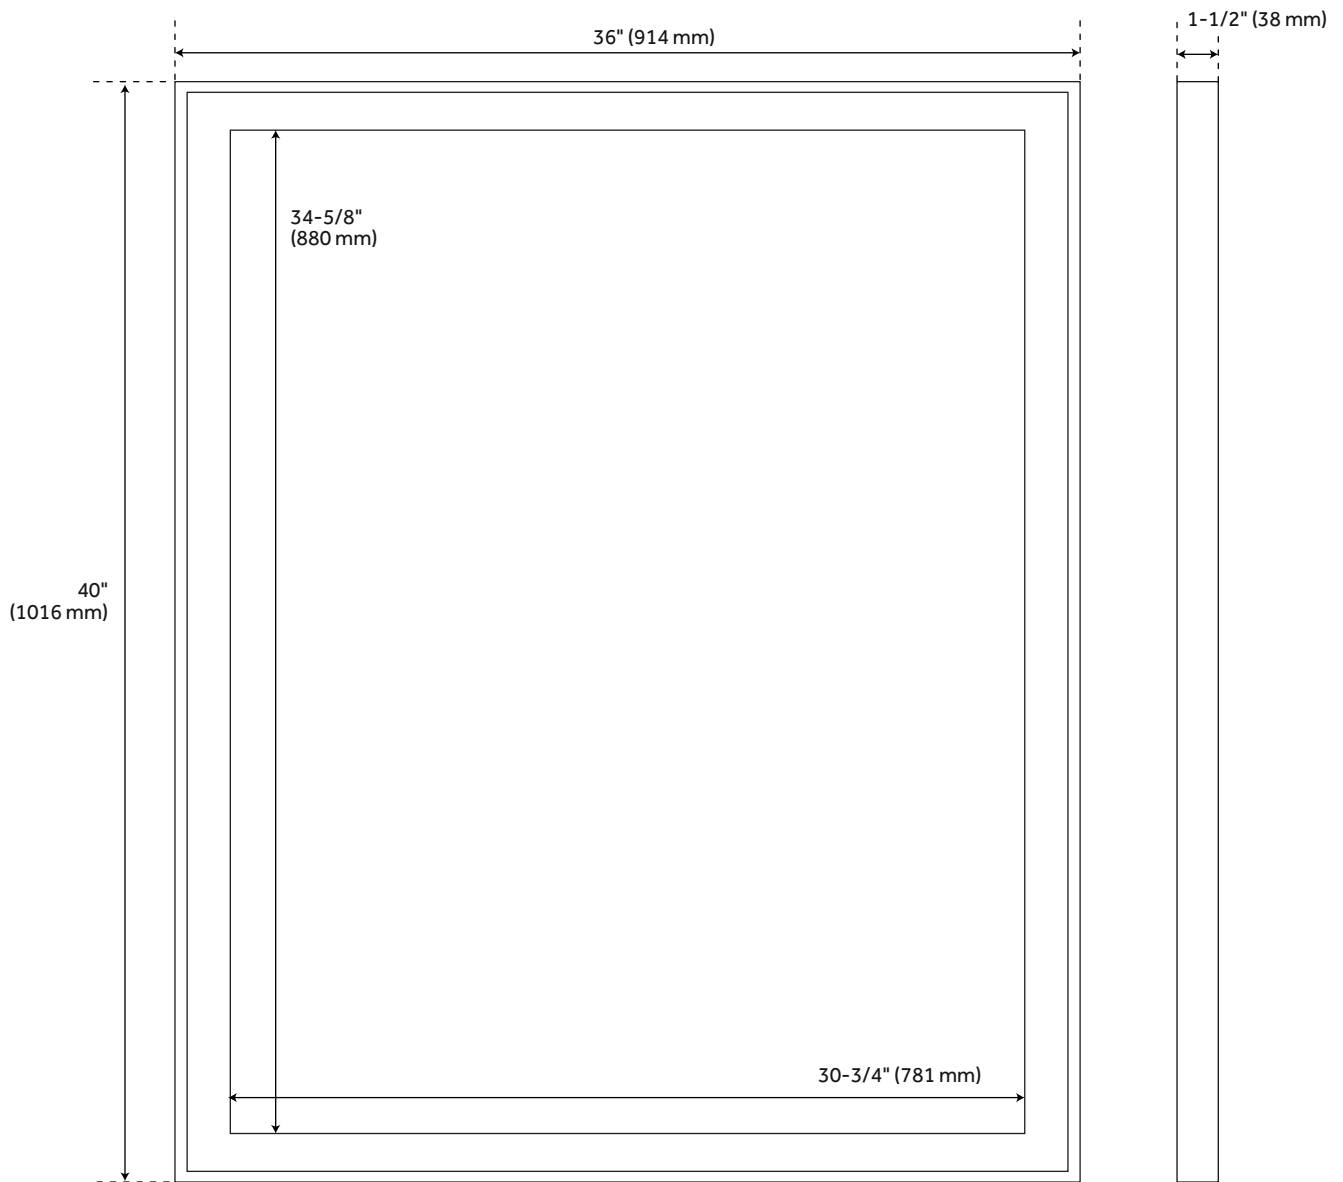

DEVORA VANITY MIRROR - PORT GRAY

SKU: 953137

Code: SH482221, SH482223

FEATURES

Installation Type: Wall Mount

Product Finish: Port Gray

Material: Wood

Assembly Required: No

REVISED 4/5/2023

DEVORA VANITY MIRROR - PORT GRAY

SKU: 953137

Code: SH482221, SH482223

ADDITIONAL FEATURES

- 30" Mirror overall dimensions: 30" W x 40" H x 1-1/2" D. Mirror only dimensions: 24-1/2" W x 34-5/8" H.
- 36" Mirror overall dimensions: 36" W x 40" H x 1-1/2" D. Mirror only dimensions: 30-3/4" W x 34-5/8" H.
- Horizontal mounting centers: 3-5/8" (5).
- All dimensions are ($\pm 1/2"$).
- Durable French cleat installation.
- [Wood finish samples available.](#)

REVISED 4/5/2023

30" DEVORA VANITY MIRROR - PORT GRAY

SKU: 482221

All dimensions and specifications are nominal and may vary. Use actual products for accuracy in critical situations.

36" DEVORA VANITY MIRROR - PORT GRAY

SKU: 482223

All dimensions and specifications are nominal and may vary. Use actual products for accuracy in critical situations.