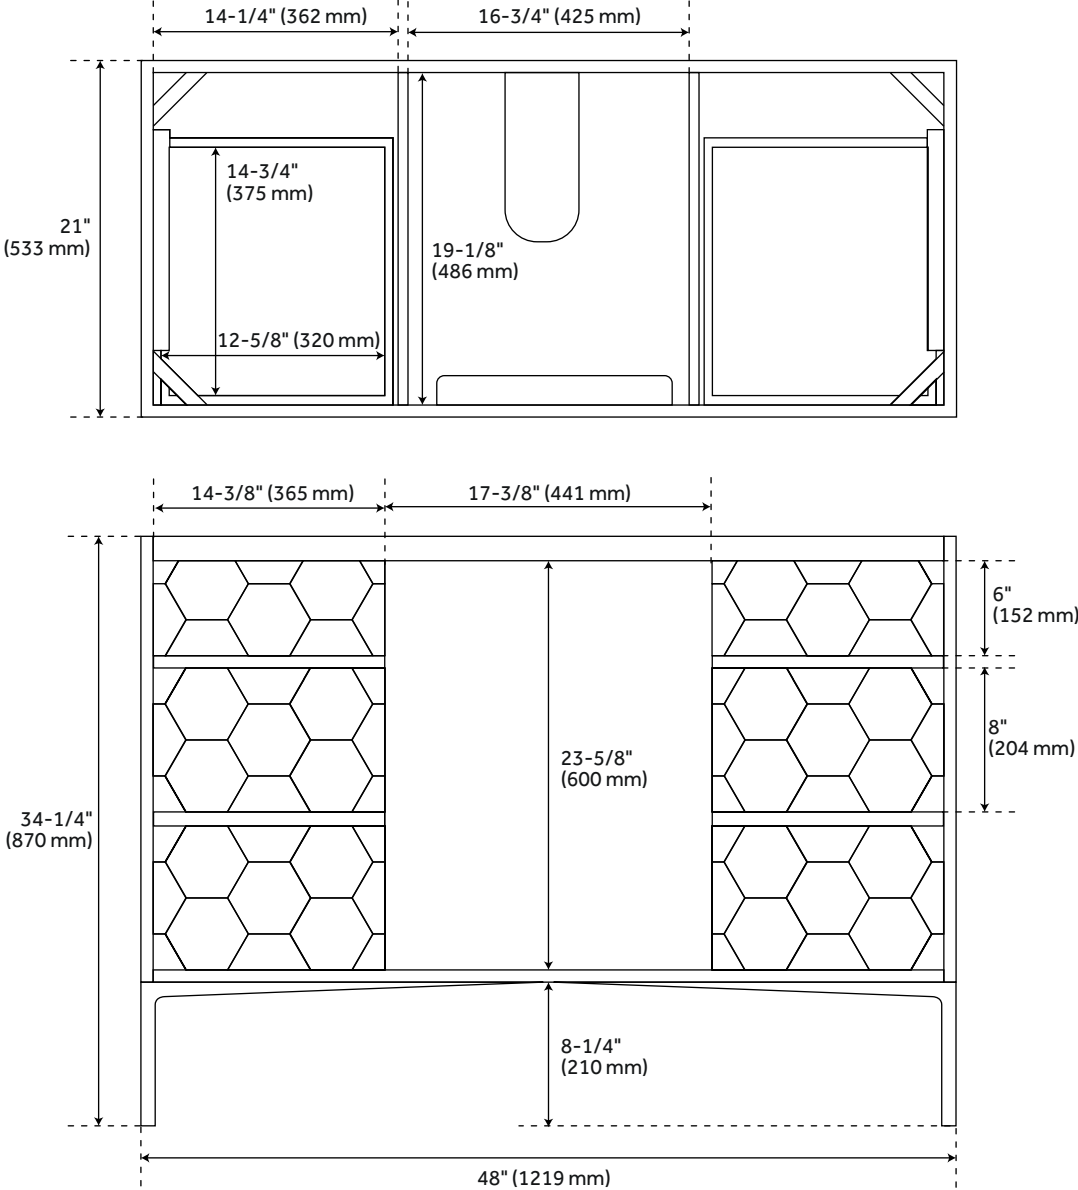

48" DEVORA CONSOLE VANITY - PORT GRAY - VANITY CABINET ONLY

SKU: 482229
Code: SH482229

ASSE 1016 Type P/T

FEATURES

Installation Type: Freestanding
Features: Soft-Close Hinges; Matching Mirror
Product Finish: Port Gray
Material: Wood
Number of Doors: 1
Number of Drawers: 6
Width: 48"
Height: 34-1/4"
Depth: 21"
Assembly Required: No
Number of Shelves: 1
Dovetail Drawers: Yes
Number of Basins: 1
Vanity Top Options: No Top
Faucet Included: No
Vanity Top Material: No Top
Size: 48"
Built-In Adjusters: Yes
Sink Included: no
Vanity Top Included: no
Backsplash: No
Mirror Included: false

REVISED 3/21/2023

48" DEVORA CONSOLE VANITY - PORT GRAY - VANITY CABINET ONLY

SKU: 482229
Code: SH482229

ADDITIONAL FEATURES

- See Installation Instructions for directions to attach the vanity top and sink.
- All dimensions are ($\pm 1/2$ ").

REVISED 3/21/2023

48" DEVORA CONSOLE VANITY - PORT GRAY

SKU: 482229

All dimensions and specifications are nominal and may vary. Use actual products for accuracy in critical situations.