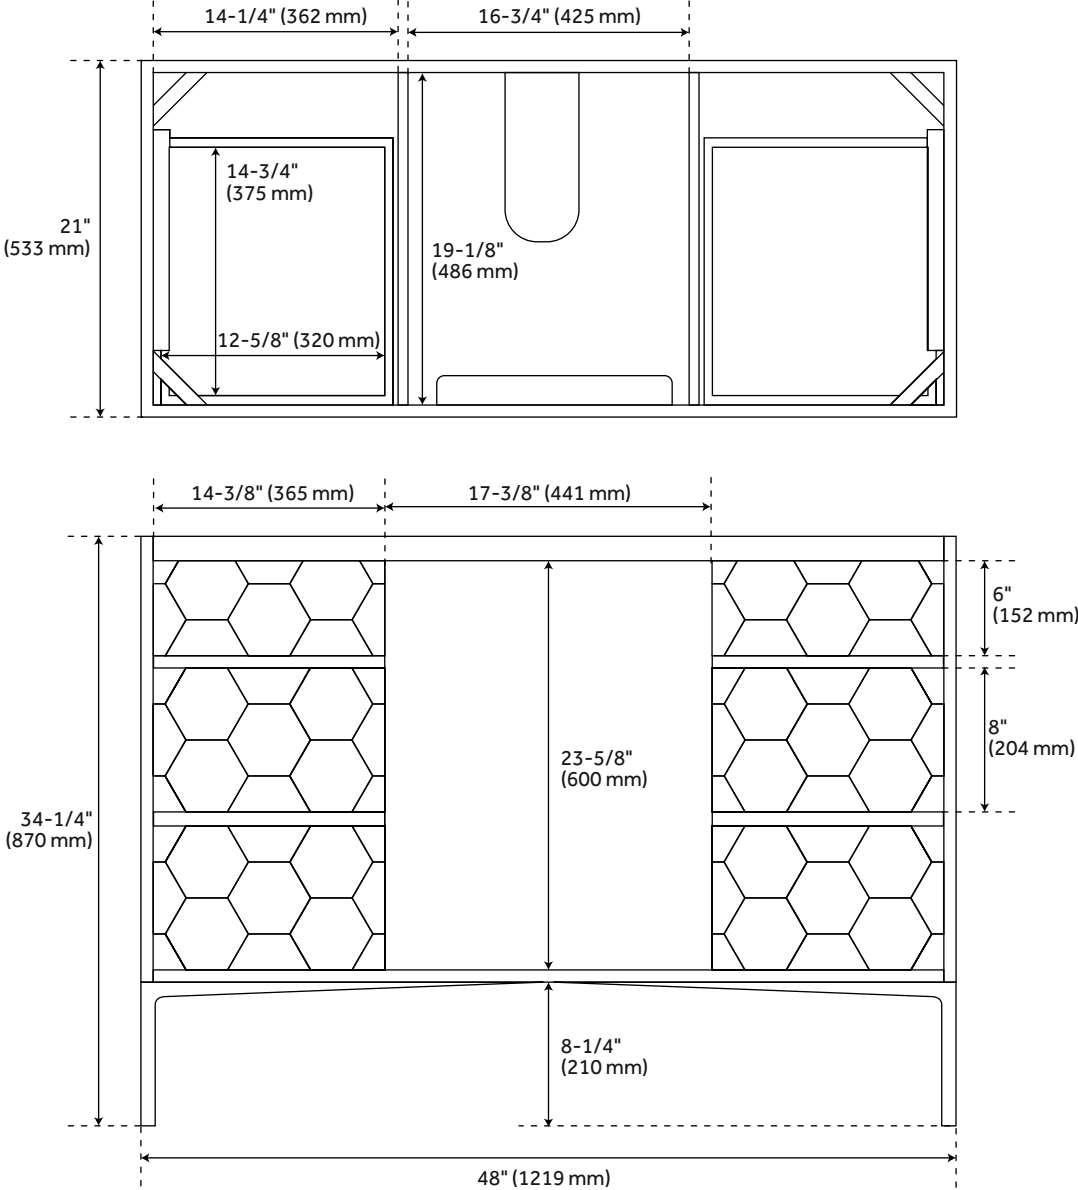

48" DEVORA CONSOLE VANITY - PORT GRAY

SKU: 482229

All dimensions and specifications are nominal and may vary. Use actual products for accuracy in critical situations.