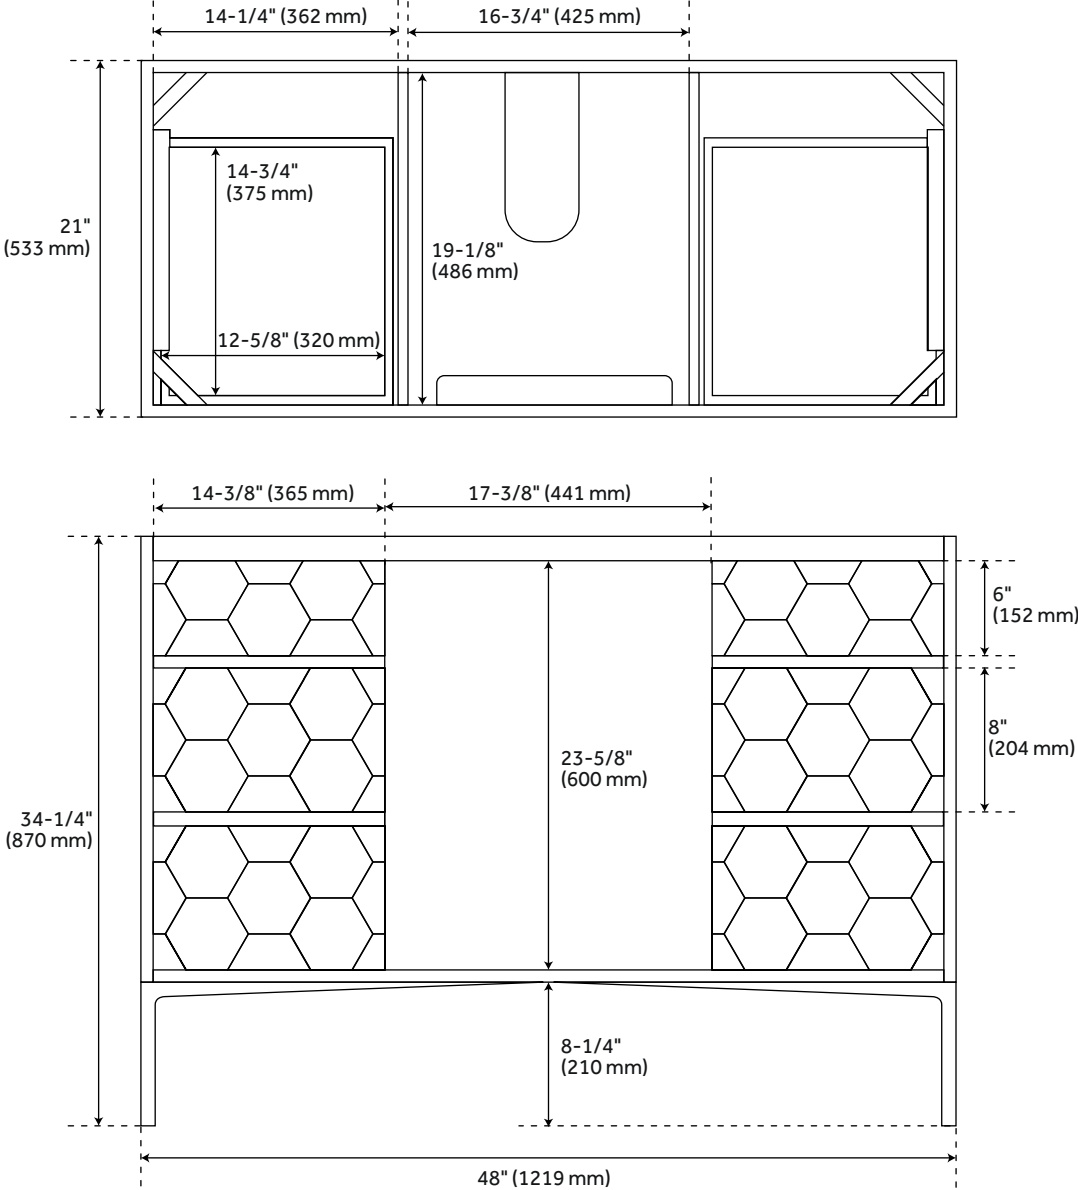

48" DEVORA CONSOLE VANITY WITH UNDERMOUNT SINK - PORT GRAY

SKU: 953141-48-UM

Code: SH482331, SH482332, SH482333, SH482334, SH482335

FEATURES

Installation Type: Freestanding
Features: Soft-Close Hinges; Matching Mirror
Product Finish: Port Gray
Material: Wood
Number of Doors: 1
Number of Drawers: 6
Width: 48"
Height: 34-1/4"
Depth: 21"
Assembly Required: No
Number of Shelves: 1
Dovetail Drawers: Yes
Number of Basins: 1
Sink Installation: Undermount - Oval
Fits Drain Hole Size: 1-1/2"
Faucet Included: No
Sink Material: Porcelain
Vanity Top Thickness: 3cm
Size: 48"
Built-In Adjusters: Yes
Sink Included: yes
Sink Color: White
Basin Overflow: Yes
Vanity Top Included: yes
Vanity Top Depth: 22"
Vanity Top Width: 49"
Mirror Included: false

REVISED 3/21/2023

48" DEVORA CONSOLE VANITY WITH UNDERMOUNT SINK - PORT GRAY

SKU: 953141-48-UM

Code: SH482331, SH482332, SH482333, SH482334, SH482335

ADDITIONAL FEATURES

- Includes a matching backsplash and white porcelain sink.
- Granite is A-grade. Polished Carrara Marble is sourced from Italy.
- Each stone top is carved from a single piece of stone and will feature natural variations.
- See Installation Instructions for directions to attach the vanity top and sink.
- All dimensions are ($\pm 1/2''$).
- [Wood finish samples available.](#)

REVISED 3/21/2023

48" DEVORA CONSOLE VANITY - PORT GRAY

SKU: 482229

All dimensions and specifications are nominal and may vary. Use actual products for accuracy in critical situations.