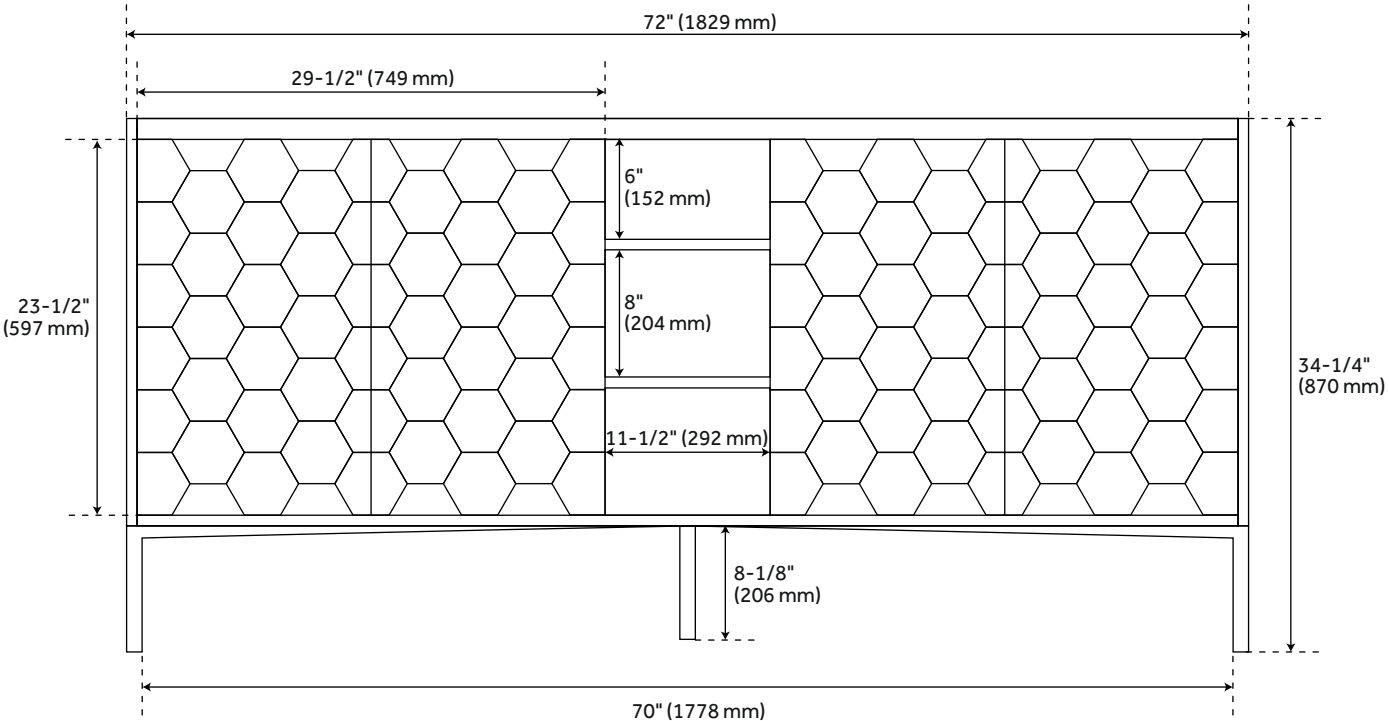

72" DEVORA DOUBLE CONSOLE VANITY WITH UNDERMOUNT SINKS - AGED AUBURN

SKU: 953140-72-UM

Code: SH482353, SH482354, SH482355, SH482356, SH482357

FEATURES

Installation Type: Freestanding
Features: Soft-Close Hinges; Matching Mirror
Product Finish: Aged Auburn
Material: Wood
Number of Doors: 4
Number of Drawers: 3
Width: 72"
Height: 34-1/4"
Depth: 21"
Assembly Required: No
Number of Shelves: 2
Dovetail Drawers: Yes
Number of Basins: 2
Sink Installation: Undermount - Oval
Fits Drain Hole Size: 1-1/2"
Faucet Included: No
Sink Material: Porcelain
Vanity Top Thickness: 3cm
Size: 72"
Built-In Adjusters: Yes
Sink Included: yes
Sink Color: White
Basin Overflow: Yes
Vanity Top Included: yes
Vanity Top Depth: 22"
Vanity Top Width: 73"
Mirror Included: false

REVISED 3/21/2023

72" DEVORA DOUBLE CONSOLE VANITY WITH UNDERMOUNT SINKS - AGED AUBURN

SKU: 953140-72-UM

Code: SH482353, SH482354, SH482355, SH482356, SH482357

ADDITIONAL FEATURES

- Includes a matching backsplash and a pair of white porcelain sinks.
- Granite is A-grade. Polished Carrara Marble is sourced from Italy.
- Each stone top is carved from a single piece of stone and will feature natural variations.
- All dimensions are ($\pm 1/2''$).
- [Wood finish samples available.](#)

REVISED 3/21/2023

72" DEVORA DOUBLE CONSOLE VANITY - AGED AUBURN

SKU: 482230

All dimensions and specifications are nominal and may vary. Use actual products for accuracy in critical situations.