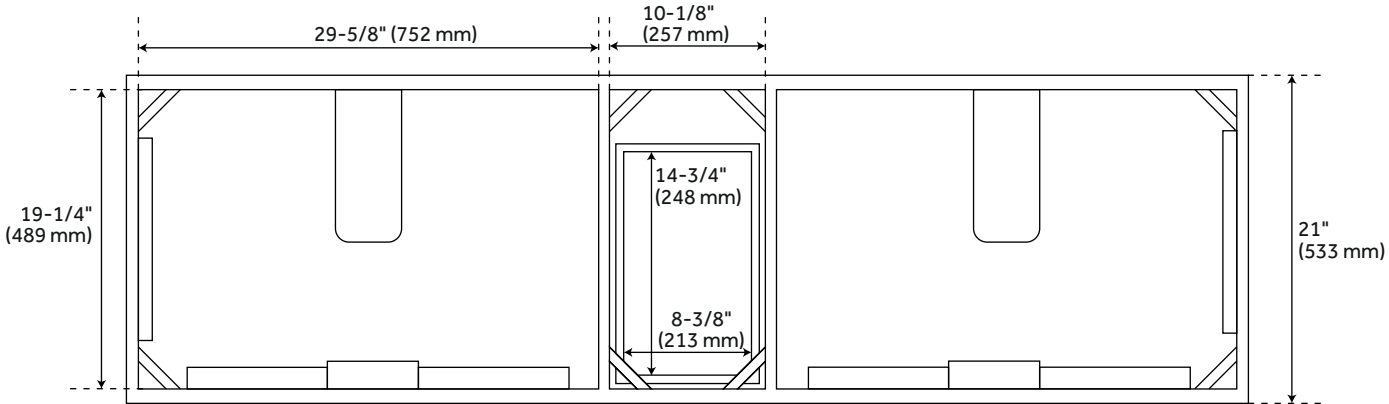

72" DEVORA DOUBLE CONSOLE VANITY WITH UNDERMOUNT SINKS - AGED AUBURN

SKU: 953140-72-UM

Code: SH482353, SH482354, SH482355, SH482356, SH482357

FEATURES

Installation Type: Freestanding
Features: Soft-Close Hinges; Matching Mirror
Product Finish: Aged Auburn
Material: Wood
Number of Doors: 4
Number of Drawers: 3
Width: 72"
Height: 34-1/4"
Depth: 21"
Assembly Required: No
Number of Shelves: 2
Dovetail Drawers: Yes
Number of Basins: 2
Sink Installation: Undermount - Oval
Fits Drain Hole Size: 1-1/2"
Faucet Included: No
Sink Material: Porcelain
Vanity Top Thickness: 3cm
Size: 72"
Built-In Adjusters: Yes
Sink Included: yes
Sink Color: White
Basin Overflow: Yes
Vanity Top Included: yes
Vanity Top Depth: 22"
Vanity Top Width: 73"
Mirror Included: false

REVISED 3/21/2023

72" DEVORA DOUBLE CONSOLE VANITY WITH UNDERMOUNT SINKS - AGED AUBURN

SKU: 953140-72-UM

Code: SH482353, SH482354, SH482355, SH482356, SH482357

ADDITIONAL FEATURES

- Includes a matching backsplash and a pair of white porcelain sinks.
- Granite is A-grade. Polished Carrara Marble is sourced from Italy.
- Each stone top is carved from a single piece of stone and will feature natural variations.
- All dimensions are ($\pm 1/2''$).
- [Wood finish samples available.](#)

REVISED 3/21/2023

72" DEVORA DOUBLE CONSOLE VANITY - AGED AUBURN

SKU: 482230

All dimensions and specifications are nominal and may vary. Use actual products for accuracy in critical situations.