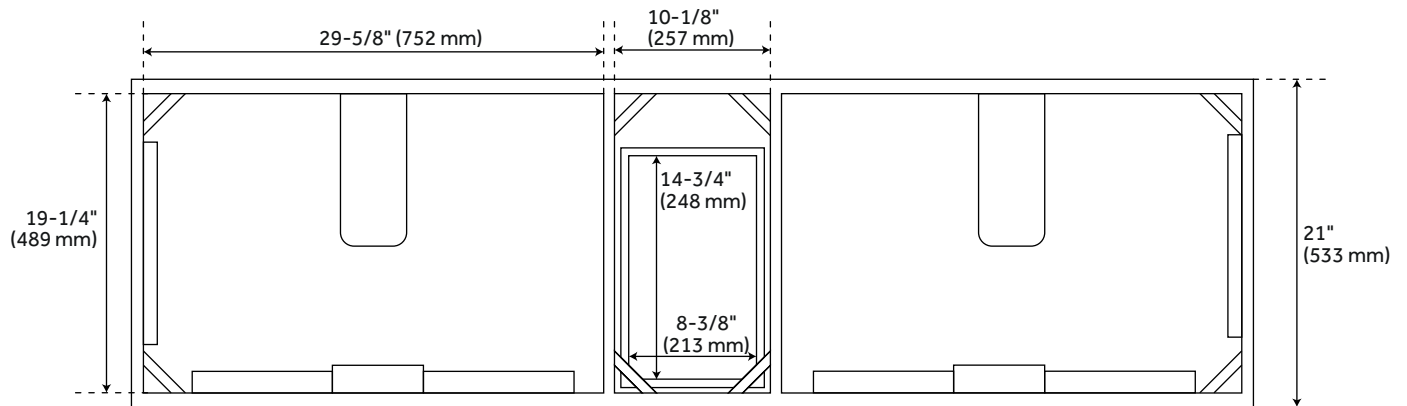

FEATURES

Installation Type: Freestanding
Features: Soft-Close Hinges; Matching Mirror
Product Finish: Port Gray
Material: Wood
Number of Doors: 4
Number of Drawers: 3
Width: 72"
Height: 34-1/4"
Depth: 21"
Assembly Required: No
Number of Shelves: 2
Dovetail Drawers: Yes
Number of Basins: 2
Sink Installation: Undermount - Rectangle
Fits Drain Hole Size: 1-1/2"
Faucet Included: No
Sink Material: Porcelain
Vanity Top Thickness: 3cm
Size: 72"
Built-In Adjusters: Yes
Sink Included: yes
Sink Color: White
Vanity Top Included: yes
Vanity Top Depth: 22"
Vanity Top Width: 73"
Mirror Included: false

REVISED 4/24/2023

72" DEVORA DOUBLE CONSOLE VANITY WITH RECTANGULAR UNDERMOUNT SINKS - PORT GRAY

SKU: 953141-72-RUMB

Code: SH482380, SH482381, SH482382, SH482383, SH482384, SH482385, SH482386, SH482387, SH482388, SH482389, SH482390

REVISED 4/24/2023

72" DEVORA DOUBLE CONSOLE VANITY - PORT GRAY

All dimensions and specifications are nominal and may vary. Use actual products for accuracy in critical situations.