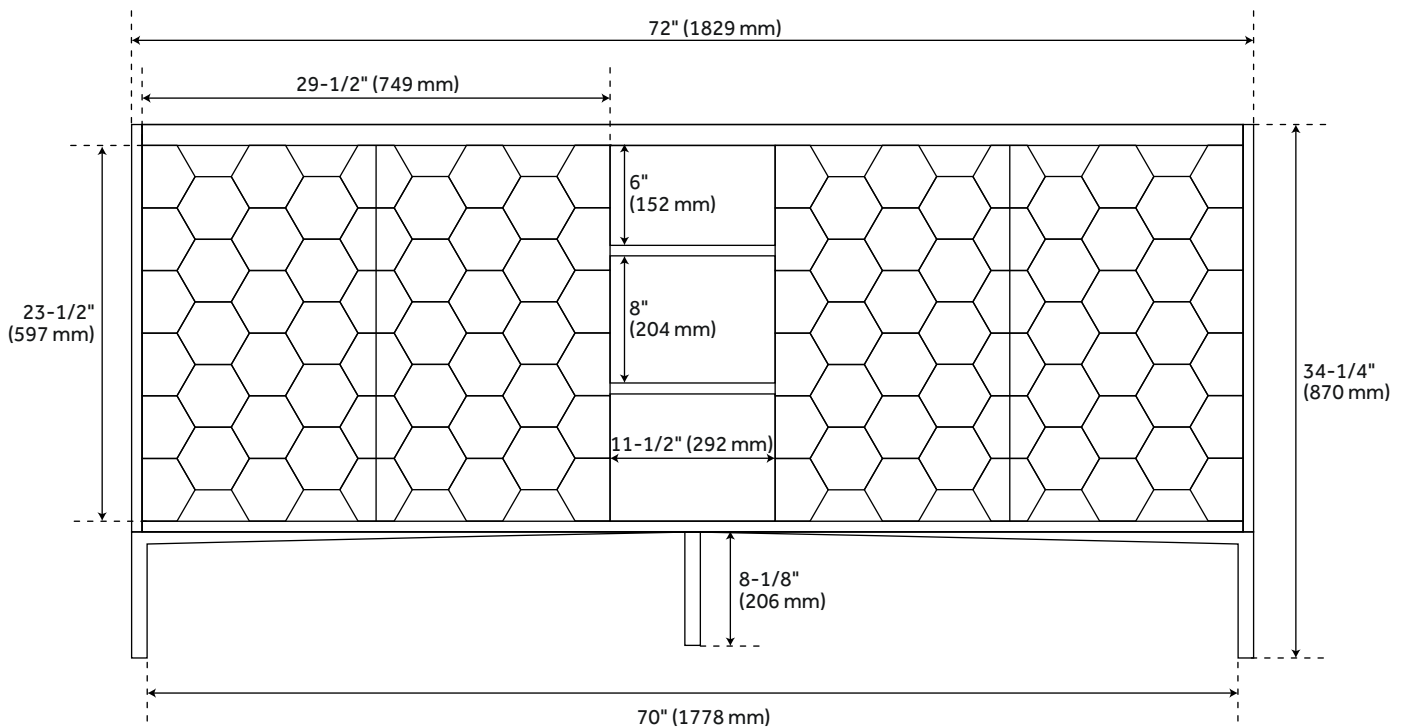

FEATURES

Installation Type: Freestanding
Features: Soft-Close Hinges; Matching Mirror
Product Finish: Port Gray
Material: Wood
Number of Doors: 4
Number of Drawers: 3
Width: 72"
Height: 34-1/4"
Depth: 21"
Assembly Required: No
Number of Shelves: 2
Dovetail Drawers: Yes
Number of Basins: 2
Sink Installation: Undermount - Rectangle
Fits Drain Hole Size: 1-1/2"
Faucet Included: No
Sink Material: Porcelain
Vanity Top Thickness: 3cm
Size: 72"
Built-In Adjusters: Yes
Sink Included: yes
Sink Color: White
Vanity Top Included: yes
Vanity Top Depth: 22"
Vanity Top Width: 73"
Mirror Included: false

REVISED 4/24/2023

72" DEVORA DOUBLE CONSOLE VANITY WITH RECTANGULAR UNDERMOUNT SINKS - PORT GRAY

SKU: 953141-72-RUMB

Code: SH482380, SH482381, SH482382, SH482383, SH482384, SH482385, SH482386, SH482387, SH482388, SH482389, SH482390

ADDITIONAL FEATURES

- Includes a matching backsplash and a pair of white porcelain sinks.
- Granite is A-grade. Polished Carrara Marble is sourced from Italy.
- Each stone top is carved from a single piece of stone and will feature natural variations.
- All dimensions are ($\pm 1/2"$).
- [Wood finish samples available.](#)

REVISED 4/24/2023

72" DEVORA DOUBLE CONSOLE VANITY - PORT GRAY

All dimensions and specifications are nominal and may vary. Use actual products for accuracy in critical situations.