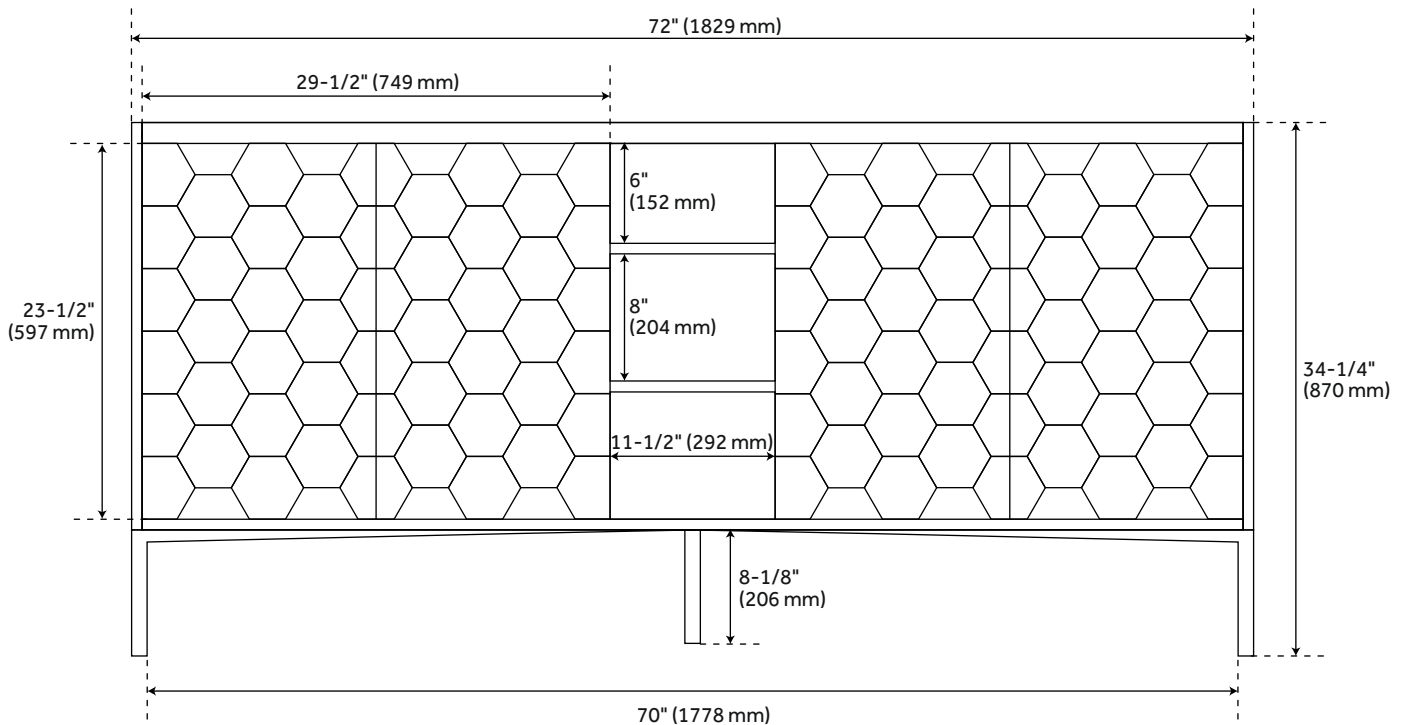

72" DEVORA DOUBLE CONSOLE VANITY WITH UNDERMOUNT SINKS - PORT GRAY

SKU: 953141-72-UM

Code: SH482375, SH482376, SH482377, SH482378, SH482379

FEATURES

Installation Type: Freestanding
Features: Soft-Close Hinges; Matching Mirror
Product Finish: Port Gray
Material: Wood
Number of Doors: 4
Number of Drawers: 3
Width: 72"
Height: 34-1/4"
Depth: 21"
Assembly Required: No
Number of Shelves: 2
Dovetail Drawers: Yes
Number of Basins: 2
Sink Installation: Undermount - Oval
Fits Drain Hole Size: 1-1/2"
Faucet Included: No
Sink Material: Porcelain
Vanity Top Thickness: 3cm
Size: 72"
Built-In Adjusters: Yes
Sink Included: yes
Sink Color: White
Basin Overflow: Yes
Vanity Top Included: yes
Vanity Top Depth: 22"
Vanity Top Width: 73"
Mirror Included: false

REVISED 4/24/2023

72" DEVORA DOUBLE CONSOLE VANITY WITH UNDERMOUNT SINKS - PORT GRAY

SKU: 953141-72-UM

Code: SH482375, SH482376, SH482377, SH482378, SH482379

ADDITIONAL FEATURES

- Includes a matching backsplash and a pair of white porcelain sinks.
- Granite is A-grade. Polished Carrara Marble is sourced from Italy.
- Each stone top is carved from a single piece of stone and will feature natural variations.
- All dimensions are ($\pm 1/2"$).
- [Wood finish samples available.](#)

REVISED 4/24/2023

72" DEVORA DOUBLE CONSOLE VANITY - PORT GRAY

All dimensions and specifications are nominal and may vary. Use actual products for accuracy in critical situations.