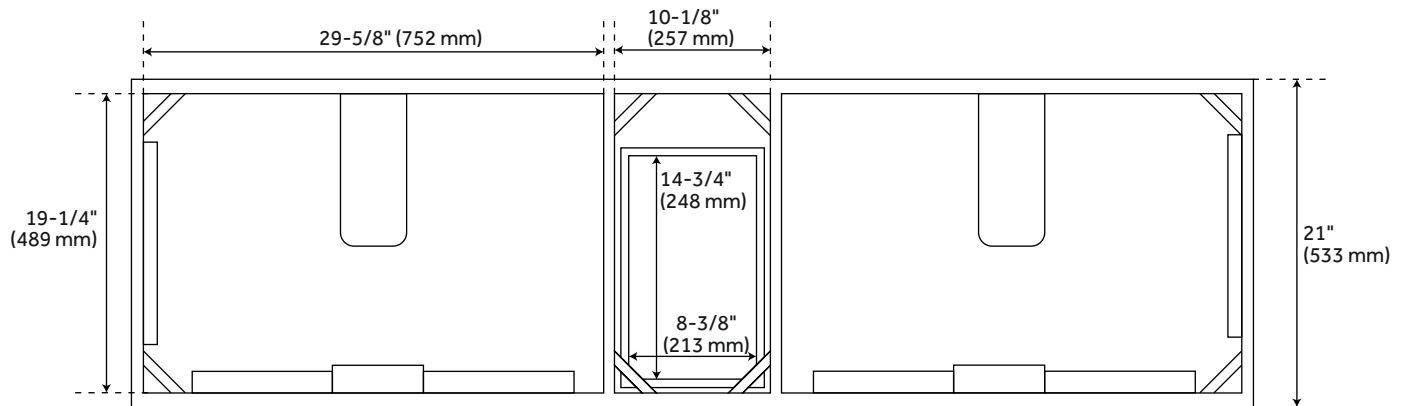

72" DEVORA DOUBLE CONSOLE VANITY WITH UNDERMOUNT SINKS - PORT GRAY

SKU: 953141-72-UM

Code: SH482375, SH482376, SH482377, SH482378, SH482379

FEATURES

Installation Type: Freestanding
Features: Soft-Close Hinges; Matching Mirror
Product Finish: Port Gray
Material: Wood
Number of Doors: 4
Number of Drawers: 3
Width: 72"
Height: 34-1/4"
Depth: 21"
Assembly Required: No
Number of Shelves: 2
Dovetail Drawers: Yes
Number of Basins: 2
Sink Installation: Undermount - Oval
Fits Drain Hole Size: 1-1/2"
Faucet Included: No
Sink Material: Porcelain
Vanity Top Thickness: 3cm
Size: 72"
Built-In Adjusters: Yes
Sink Included: yes
Sink Color: White
Basin Overflow: Yes
Vanity Top Included: yes
Vanity Top Depth: 22"
Vanity Top Width: 73"
Mirror Included: false

REVISED 4/24/2023

72" DEVORA DOUBLE CONSOLE VANITY WITH UNDERMOUNT SINKS - PORT GRAY

SKU: 953141-72-UM

Code: SH482375, SH482376, SH482377, SH482378, SH482379

ADDITIONAL FEATURES

- Includes a matching backsplash and a pair of white porcelain sinks.
- Granite is A-grade. Polished Carrara Marble is sourced from Italy.
- Each stone top is carved from a single piece of stone and will feature natural variations.
- All dimensions are ($\pm 1/2"$).
- [Wood finish samples available.](#)

REVISED 4/24/2023

72" DEVORA DOUBLE CONSOLE VANITY - PORT GRAY

All dimensions and specifications are nominal and may vary. Use actual products for accuracy in critical situations.