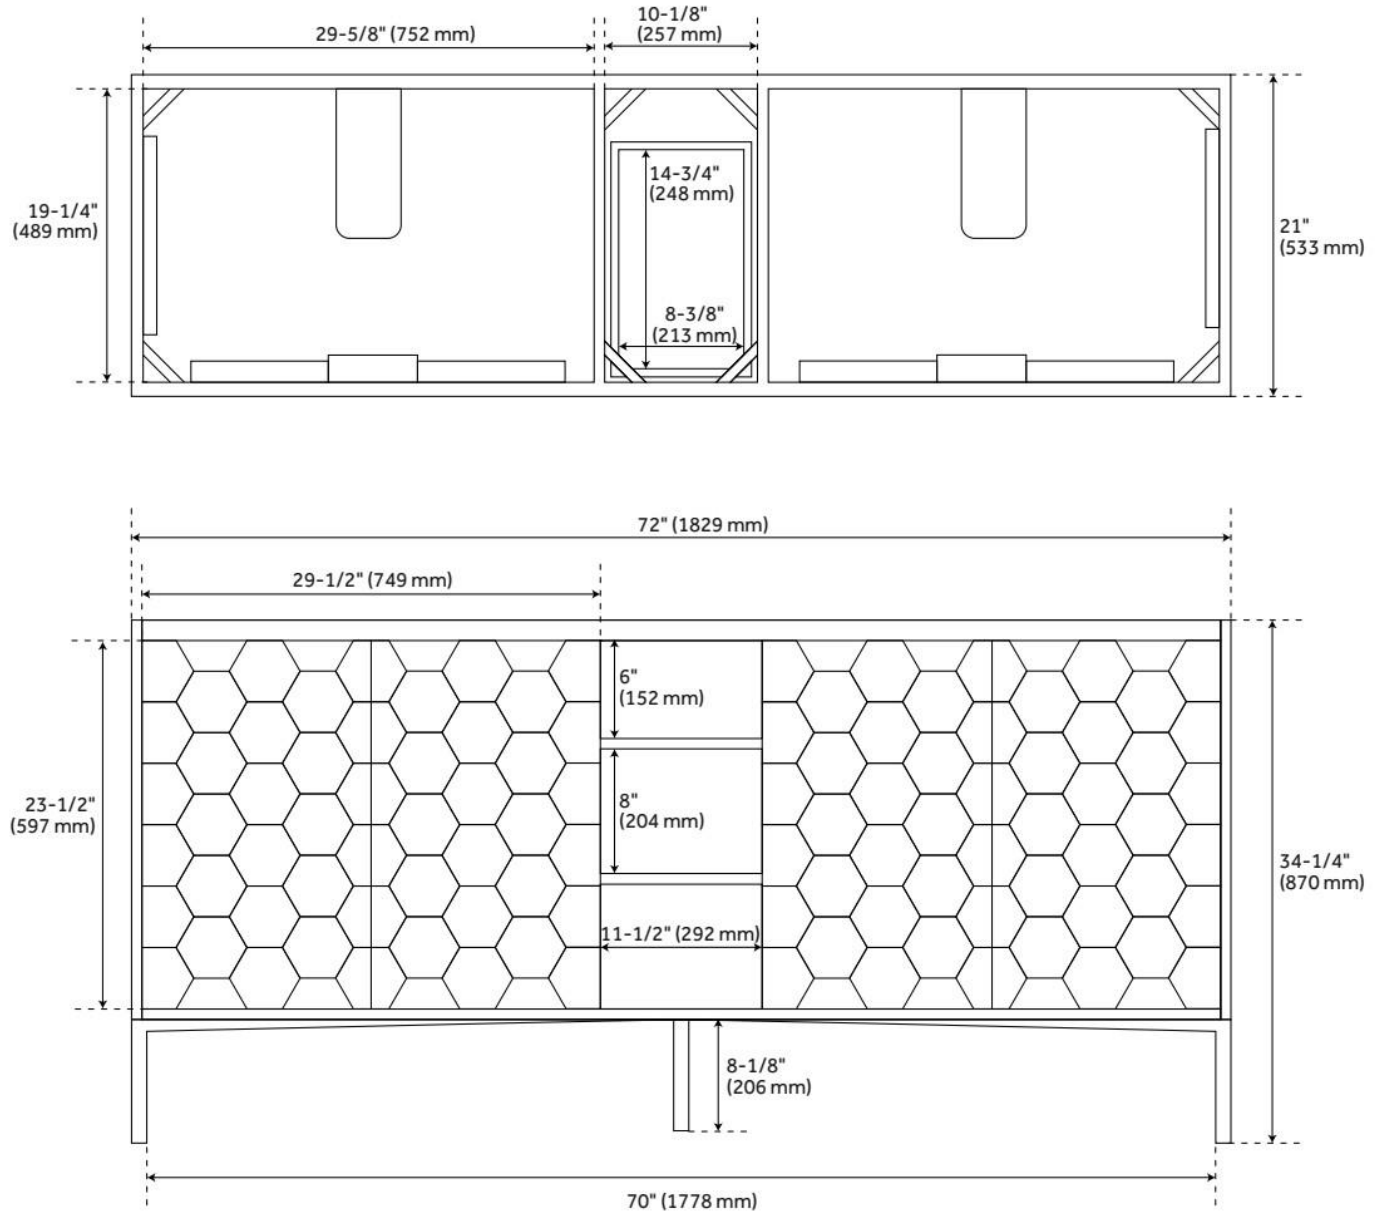

72" DEVORA DOUBLE CONSOLE VANITY - PORT GRAY - VANITY CABINET ONLY

SKU: 482231
Code: SH482231

FEATURES

Material: Wood
Product Finish: Port Gray
Number of Doors: 4
Number of Drawers: 3
Soft-Close Hinges: Yes
Soft-Close Slides: Yes
Dovetail Drawers: Yes
Built-In Adjusters: Yes

ADDITIONAL FEATURES

- See Installation Instructions for directions to attach the vanity top and sink.
- All dimensions are ($\pm 1/2$ ").

REVISED 8/7/2024

72" DEVORA DOUBLE CONSOLE VANITY - PORT GRAY - VANITY CABINET ONLY

SKU: 482231
Code: SH482231

REVISED 8/7/2024