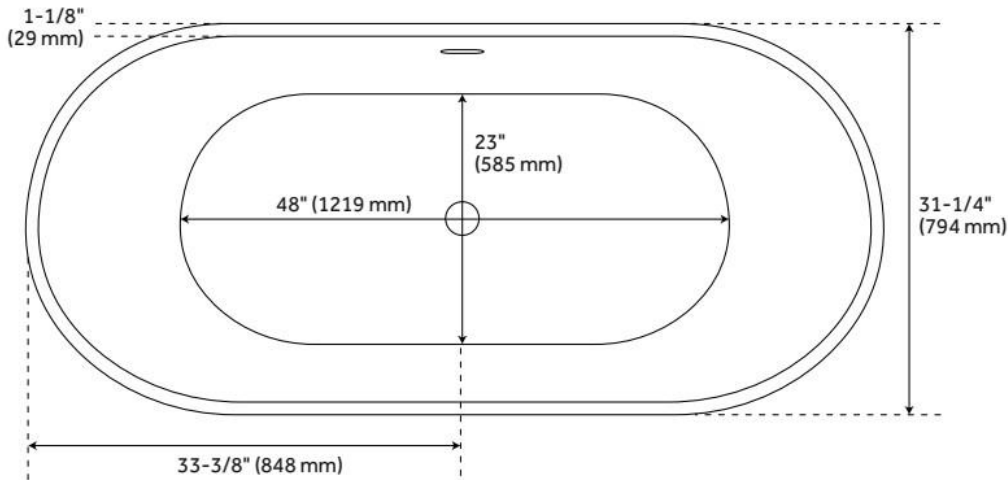

67" CONROY ACRYLIC FREESTANDING TUB

SKU: 482243

Code: SHCOFS6731

REVISED 6/27/2024