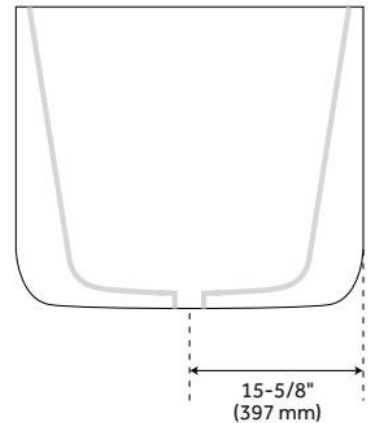

67" CONROY ACRYLIC FREESTANDING TUB

SKU: 482243

Code: SHCOFS6731

REVISED 6/27/2024