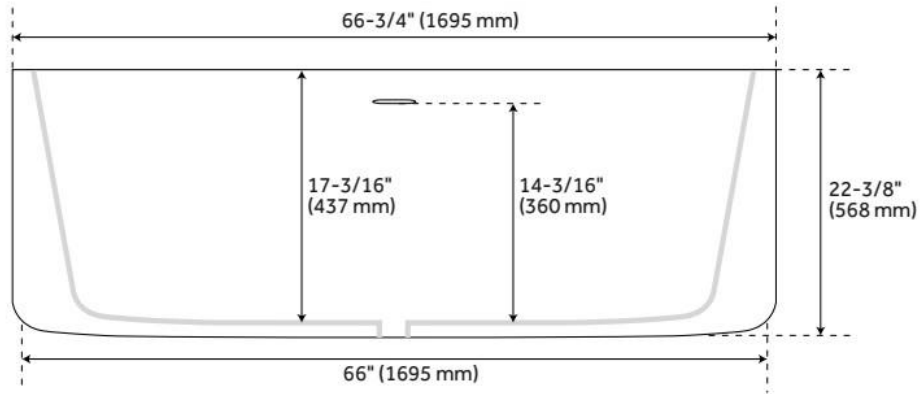

67" CONROY ACRYLIC FREESTANDING TUB

SKU: 482243

Code: SHCOFS6731

REVISED 6/27/2024