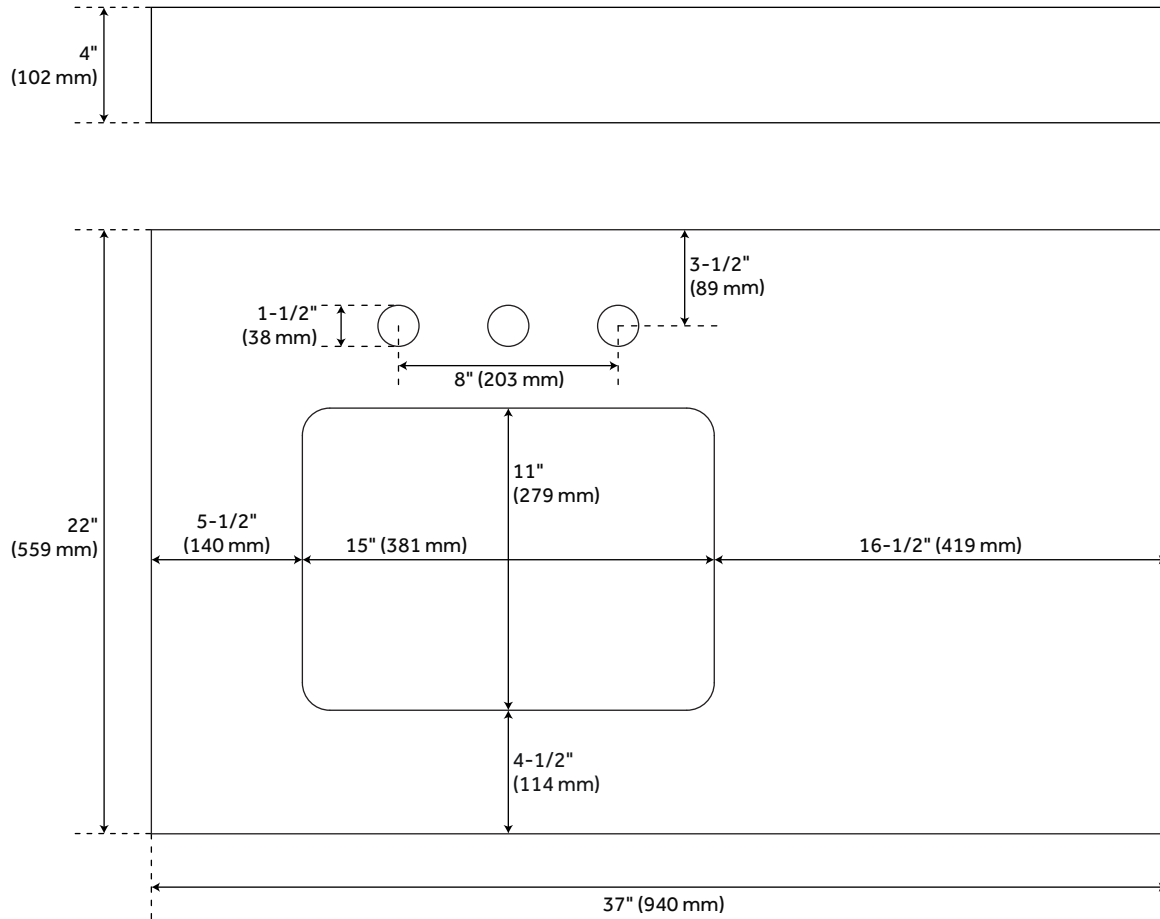

## FEATURES

Features: Offset Sink  
Assembly Required: Yes  
Number of Basins: 1  
Sink Installation: Undermount - Rectangle  
Vanity Top Options: Carrara Marble  
Faucet Centers: 8"  
Basin Length: 16"  
Basin Width: 11-3/4"  
Water Depth To Overflow: 4-1/2"  
Fits Drain Hole Size: 1-1/2"  
Faucet Included: No  
Vanity Top Material: Marble  
Sink Material: Porcelain  
Vanity Top Thickness: 3cm  
Water Depth to Rim: 6"  
Sink Included: Yes  
Sink Color: White  
Basin Overflow: Yes  
Vanity Top Depth: 22"  
Vanity Top Width: 37"  
Backsplash: Yes

## ADDITIONAL FEATURES

- Includes vanity top, backsplash, and white porcelain sink.
- Marble is sourced from Italy.
- Each stone top is carved from a single piece of stone and will feature natural variations.
- See Installation Instructions for directions to attach the vanity top and sink.
- Backsplash is 4".

# 37" X 22" 3CM MARBLE TOP FOR RUMB SINK - LEFT OFFSET - 8" HOLES - CARRARA

All dimensions and specifications are nominal and may vary. Use actual products for accuracy in critical situations.

# 37" X 22" 3CM MARBLE TOP FOR RUMB SINK - WHITE PORCELAIN SINK

All dimensions and specifications are nominal and may vary. Use actual products for accuracy in critical situations.