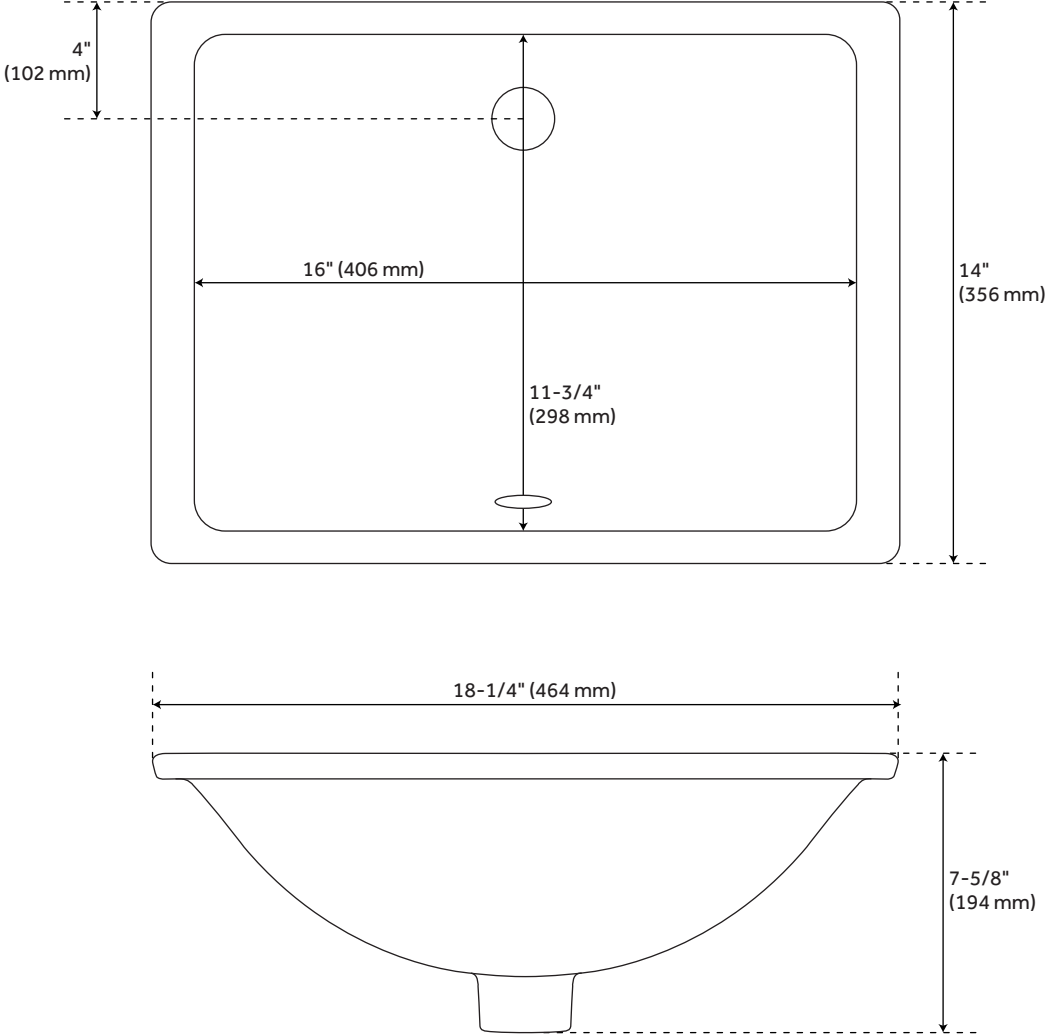

## FEATURES

Features: Offset Sink  
Assembly Required: Yes  
Number of Basins: 1  
Sink Installation: Undermount - Rectangle  
Vanity Top Options: Carrara Marble  
Faucet Centers: 8"  
Basin Length: 16"  
Basin Width: 11-3/4"  
Water Depth To Overflow: 4-1/2"  
Fits Drain Hole Size: 1-1/2"  
Faucet Included: No  
Vanity Top Material: Marble  
Sink Material: Porcelain  
Vanity Top Thickness: 3cm  
Water Depth to Rim: 6"  
Sink Included: Yes  
Sink Color: White  
Basin Overflow: Yes  
Vanity Top Depth: 22"  
Vanity Top Width: 37"  
Backsplash: Yes

## ADDITIONAL FEATURES

- Includes vanity top, backsplash, and white porcelain sink.
- Marble is sourced from Italy.
- Each stone top is carved from a single piece of stone and will feature natural variations.
- See Installation Instructions for directions to attach the vanity top and sink.
- Backsplash is 4".

# 37" X 22" 3CM MARBLE TOP FOR RUMB SINK - LEFT OFFSET - 8" HOLES - CARRARA

All dimensions and specifications are nominal and may vary. Use actual products for accuracy in critical situations.

# 37" X 22" 3CM MARBLE TOP FOR RUMB SINK - WHITE PORCELAIN SINK

All dimensions and specifications are nominal and may vary. Use actual products for accuracy in critical situations.