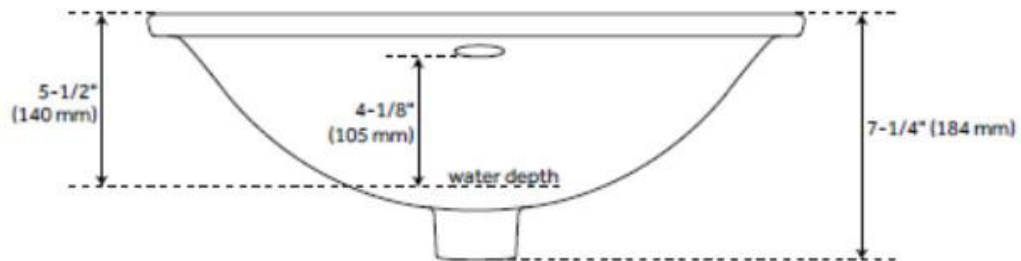

ASME A112.19.2/CSA B45.1, Massachusetts Accepted, LISTED ID: 506894

ADDITIONAL FEATURES

- Includes vanity top, backsplash, and white porcelain sink.
- Marble is sourced from Italy.
- Each stone top is carved from a single piece of stone and will feature natural variations.
- See Installation Instructions for directions to attach the vanity top and sink.
- Backsplash is 4".

FEATURES

Material: Porcelain
Faucet Centers: No Faucet Hole

LISTED ID: 506894

ADDITIONAL FEATURES

REVISED 6/27/2025

RECTANGULAR UNDERMOUNT BATHROOM SINK - WHITE

SKU: 424434
Code: SH424434

REVISED 6/27/2025