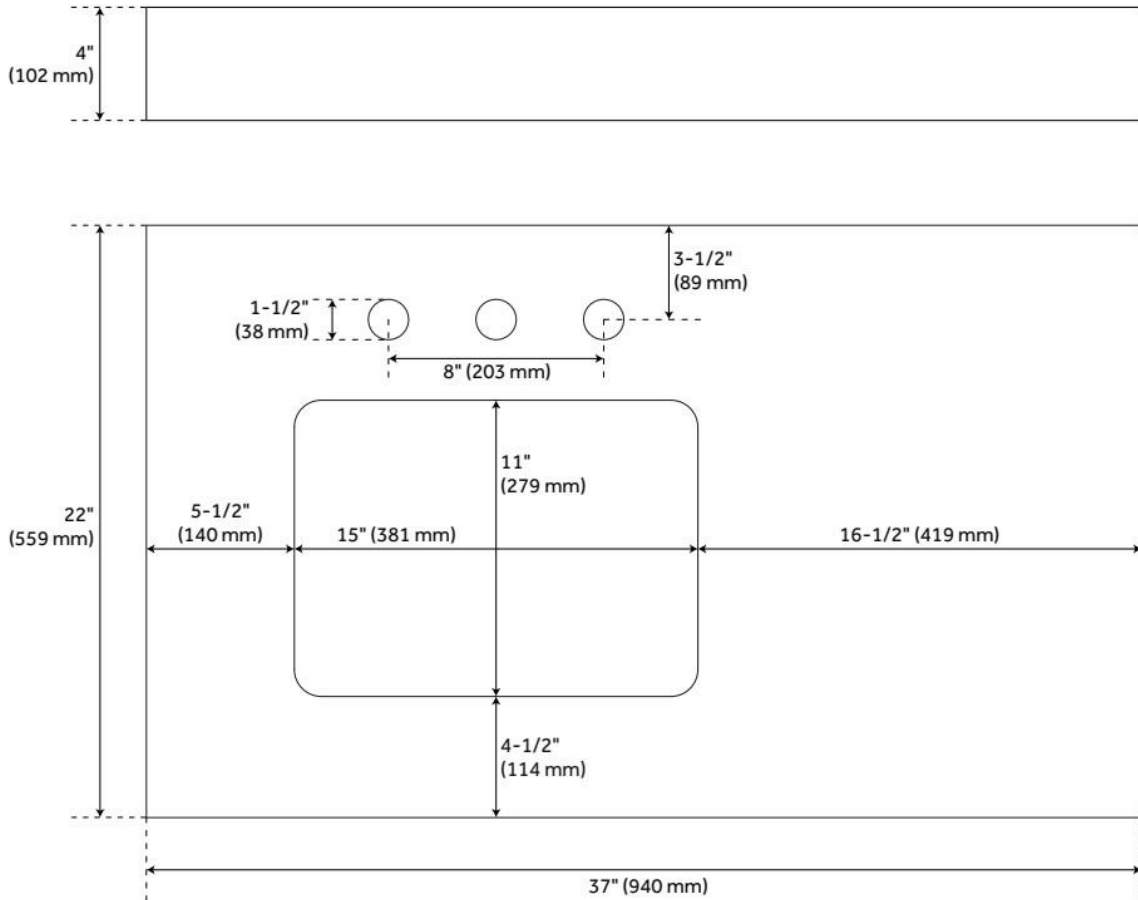

37" X 22" 3CM MARBLE VANITY TOP WITH LEFT OFFSET RECT UNDERMOUNT SINK - CARRARA - 8"

SKU: 482426
Code: SH482426

FEATURES

Vanity Top Options: Carrara Marble
Sink Material: Porcelain
Vanity Top Material: Marble
Sink Installation: Undermount - Rectangle
Sink Included: Yes
Basin Overflow Yes
Sink Color: White
Backsplash: Yes
Sidesplash Included: No

ASME A112.19.2/CSA B45.1, Massachusetts Accepted, LISTED ID: 506894

ADDITIONAL FEATURES

- Includes vanity top, backsplash, and white porcelain sink.
- Marble is sourced from Italy.
- Each stone top is carved from a single piece of stone and will feature natural variations.
- See Installation Instructions for directions to attach the vanity top and sink.
- Backsplash is 4".

REVISED 6/30/2025

37" X 22" 3CM MARBLE VANITY TOP WITH LEFT OFFSET RECT UNDERMOUNT SINK - CARRARA - 8"

SKU: 482426
Code: SH482426

REVISED 6/30/2025

RECTANGULAR UNDERMOUNT BATHROOM SINK - WHITE

SKU: 424434
Code: SH424434

FEATURES

Material: Porcelain
Faucet Centers: No Faucet Hole

LISTED ID: 506894

ADDITIONAL FEATURES

REVISED 6/27/2025

RECTANGULAR UNDERMOUNT BATHROOM SINK - WHITE

SKU: 424434
Code: SH424434

REVISED 6/27/2025