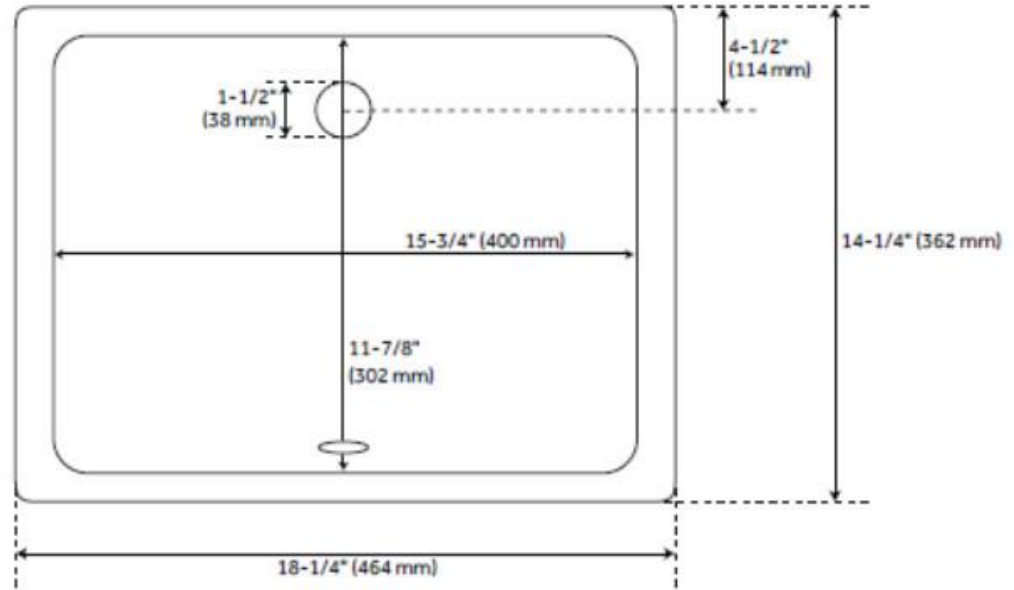

ASME A112.19.2/CSA B45.1, Massachusetts Accepted, LISTED ID: 506894

ADDITIONAL FEATURES

- Includes vanity top, backsplash, and white porcelain sink.
- Marble is sourced from Italy.
- Each stone top is carved from a single piece of stone and will feature natural variations.
- See Installation Instructions for directions to attach the vanity top and sink.
- Backsplash is 4".

FEATURES

Material: Porcelain
Faucet Centers: No Faucet Hole

LISTED ID: 506894

ADDITIONAL FEATURES

REVISED 6/27/2025

RECTANGULAR UNDERMOUNT BATHROOM SINK - WHITE

SKU: 424434
Code: SH424434

REVISED 6/27/2025