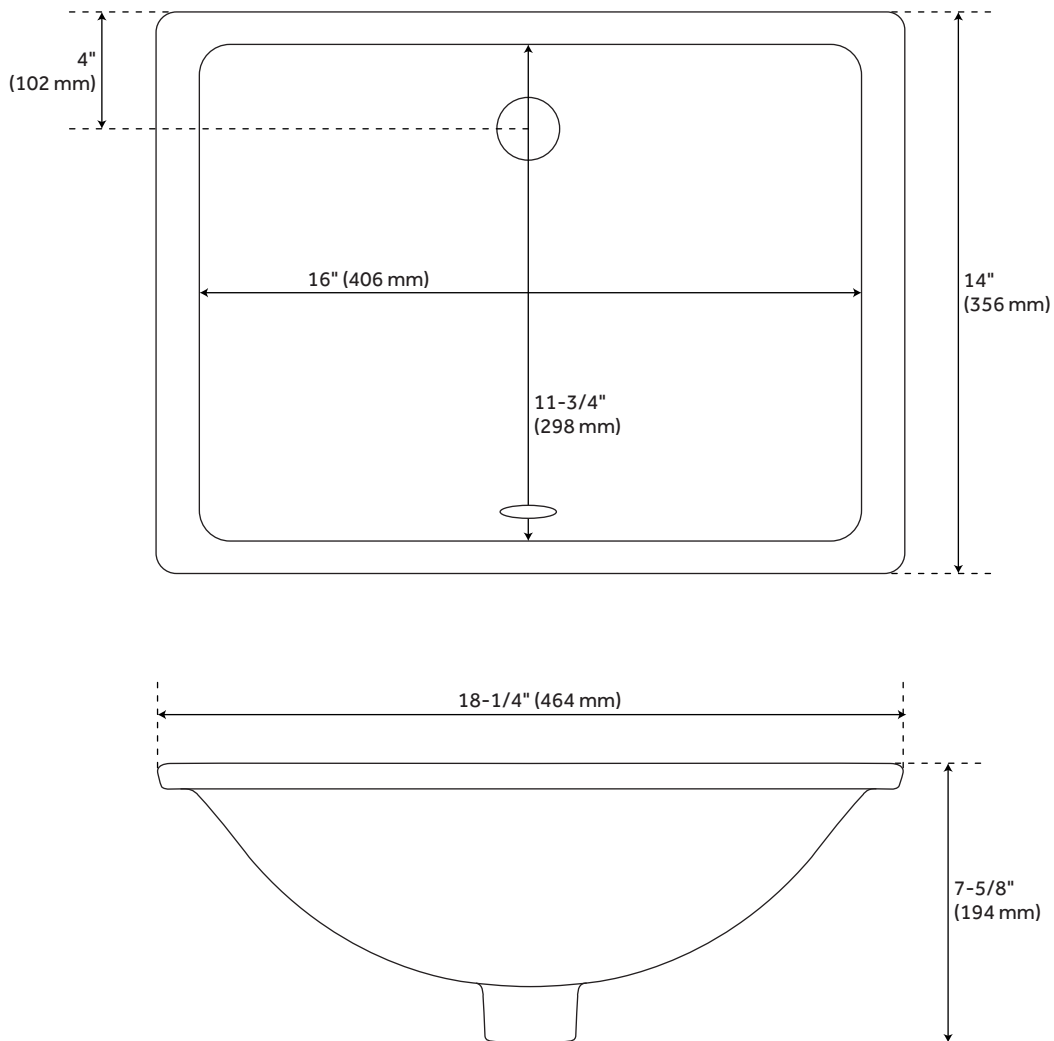

49" X 22" 3CM MARBLE VANITY TOP WITH LEFT OFFSET RECT UNDERMOUNT SINK - CARRARA - 8"

SKU: 482427
Code: SH482427

FEATURES

Features: Offset Sink
Assembly Required: Yes
Number of Basins: 1
Sink Installation: Undermount - Rectangle
Vanity Top Options: Carrara Marble
Faucet Centers: 8"
Basin Length: 18-1/8"
Basin Width: 12-3/4"
Water Depth To Overflow: 4-1/8"
Fits Drain Hole Size: 1-1/2"
Faucet Included: No
Vanity Top Material: Marble
Sink Material: Porcelain
Vanity Top Thickness: 3cm
Water Depth to Rim: 5-1/2"
Sink Included: Yes
Sink Color: White
Basin Overflow: Yes
Vanity Top Depth: 22"
Vanity Top Width: 49"
Backsplash: Yes

REVISED 4/6/2023

49" X 22" 3CM MARBLE VANITY TOP WITH LEFT OFFSET RECT UNDERMOUNT SINK - CARRARA - 8"

SKU: 482427
Code: SH482427

ADDITIONAL FEATURES

- Includes vanity top, backsplash, and white porcelain sink.
- Marble is sourced from Italy.
- Each stone top is carved from a single piece of stone and will feature natural variations.
- See Installation Instructions for directions to attach the vanity top and sink.
- Backsplash is 4".

REVISED 4/6/2023

49" X 22" 3CM MARBLE TOP FOR RUMB SINK - LEFT OFFSET - 8" HOLES - CARRARA

All dimensions and specifications are nominal and may vary. Use actual products for accuracy in critical situations.

49" X 22" 3CM MARBLE TOP FOR RUMB SINK - WHITE PORCELAIN SINK

All dimensions and specifications are nominal and may vary. Use actual products for accuracy in critical situations.