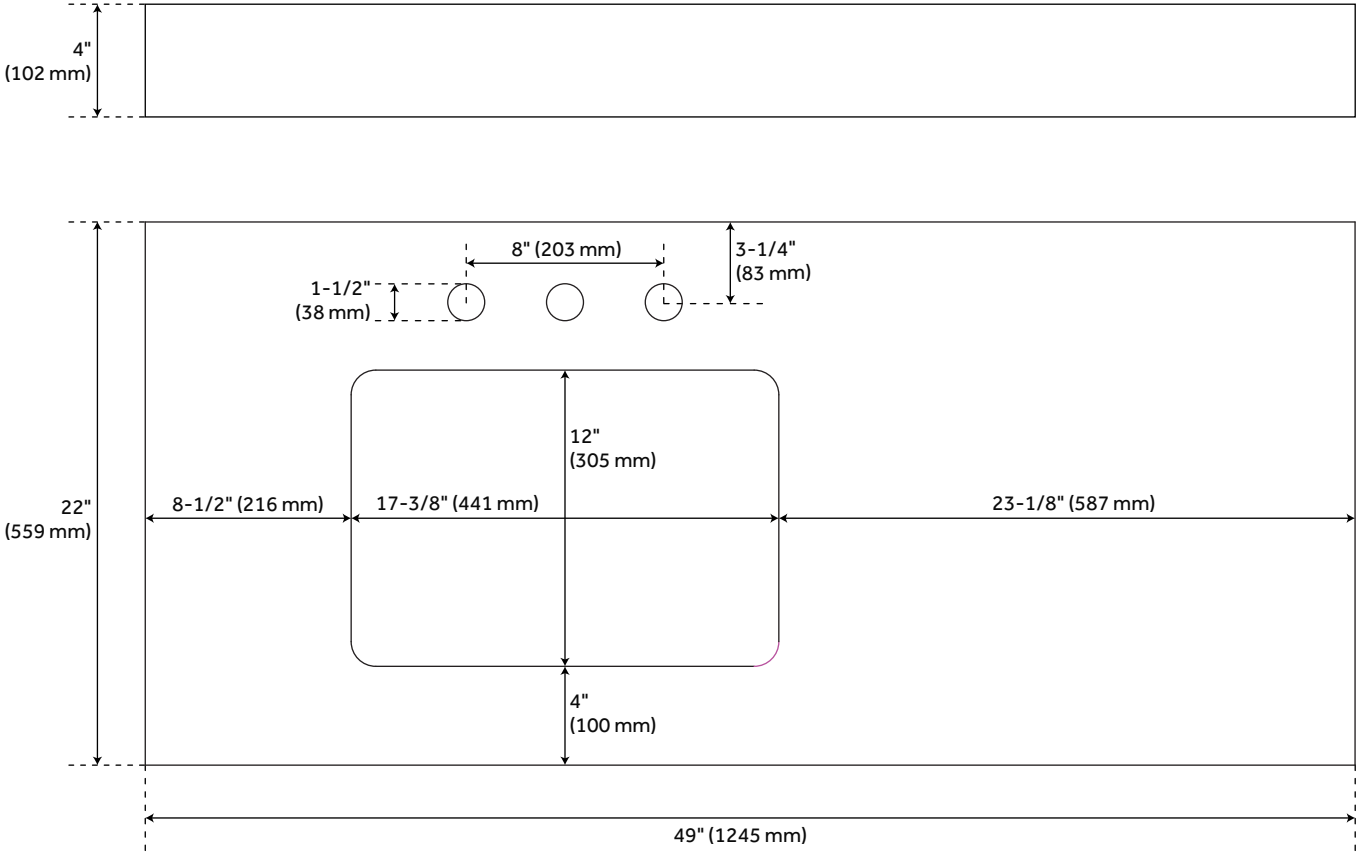

49" X 22" 3CM MARBLE VANITY TOP WITH LEFT OFFSET RECT UNDERMOUNT SINK - CARRARA - 8"

SKU: 482427
Code: SH482427

FEATURES

Features: Offset Sink
Assembly Required: Yes
Number of Basins: 1
Sink Installation: Undermount - Rectangle
Vanity Top Options: Carrara Marble
Faucet Centers: 8"
Basin Length: 18-1/8"
Basin Width: 12-3/4"
Water Depth To Overflow: 4-1/8"
Fits Drain Hole Size: 1-1/2"
Faucet Included: No
Vanity Top Material: Marble
Sink Material: Porcelain
Vanity Top Thickness: 3cm
Water Depth to Rim: 5-1/2"
Sink Included: Yes
Sink Color: White
Basin Overflow: Yes
Vanity Top Depth: 22"
Vanity Top Width: 49"
Backsplash: Yes

REVISED 4/6/2023

49" X 22" 3CM MARBLE VANITY TOP WITH LEFT OFFSET RECT UNDERMOUNT SINK - CARRARA - 8"

SKU: 482427
Code: SH482427

ADDITIONAL FEATURES

- Includes vanity top, backsplash, and white porcelain sink.
- Marble is sourced from Italy.
- Each stone top is carved from a single piece of stone and will feature natural variations.
- See Installation Instructions for directions to attach the vanity top and sink.
- Backsplash is 4".

REVISED 4/6/2023

49" X 22" 3CM MARBLE TOP FOR RUMB SINK - LEFT OFFSET - 8" HOLES - CARRARA

All dimensions and specifications are nominal and may vary. Use actual products for accuracy in critical situations.

49" X 22" 3CM MARBLE TOP FOR RUMB SINK - WHITE PORCELAIN SINK

All dimensions and specifications are nominal and may vary. Use actual products for accuracy in critical situations.