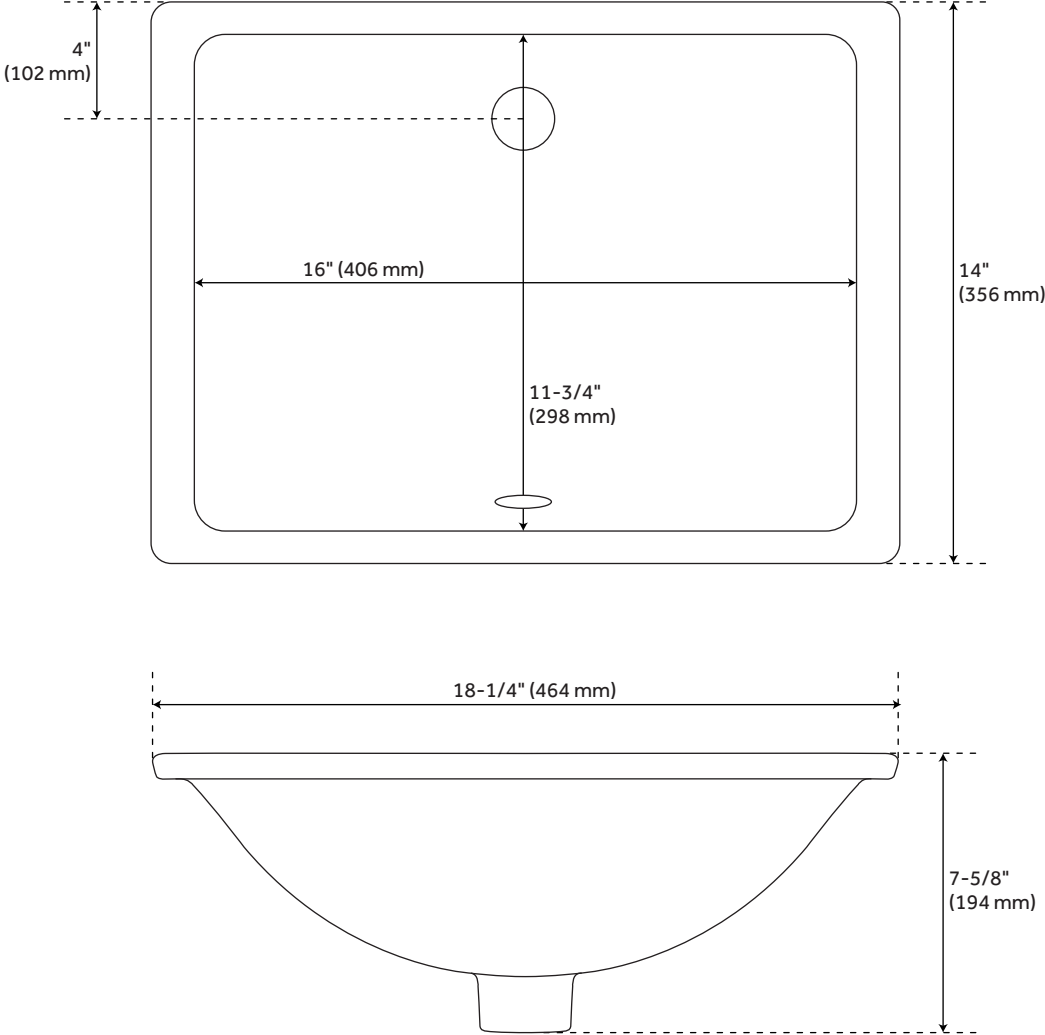

37" X 22" 3CM GRANITE TOP WITH LEFT OFFSEST RECT UNDERMOUNT SINK - ABSOLUTE BLACK - 8"

SKU: 482428
Code: SH482428

FEATURES

Features: Offset Sink
Assembly Required: Yes
Number of Basins: 1
Sink Installation: Undermount - Rectangle
Vanity Top Options: Absolute Black Granite
Faucet Centers: 8"
Basin Length: 16"
Basin Width: 11-3/4"
Water Depth To Overflow: 4-1/2"
Fits Drain Hole Size: 1-1/2"
Faucet Included: No
Vanity Top Material: Granite
Sink Material: Porcelain
Vanity Top Thickness: 3cm
Water Depth to Rim: 6"
Sink Included: Yes
Sink Color: White
Basin Overflow: Yes
Vanity Top Depth: 22"
Vanity Top Width: 37"
Backsplash: Yes

REVISED 4/6/2023

37" X 22" 3CM GRANITE TOP WITH LEFT OFFSEST RECT UNDERMOUNT SINK - ABSOLUTE BLACK - 8"

SKU: 482428
Code: SH482428

ADDITIONAL FEATURES

- Includes vanity top, backsplash, and white porcelain sink.
- Granite is A-grade.
- Each stone top is carved from a single piece of stone and will feature natural variations.
- See Installation Instructions for directions to attach the vanity top and sink.
- Backsplash is 4".

REVISED 4/6/2023

37" X 22" 3CM GRANITE TOP FOR RUMB SINK - LEFT OFFSET - 8" HOLES - ABSOLUTE BLACK

All dimensions and specifications are nominal and may vary. Use actual products for accuracy in critical situations.

37" X 22" 3CM GRANITE TOP FOR RUMB SINK - WHITE PORCELAIN SINK

All dimensions and specifications are nominal and may vary. Use actual products for accuracy in critical situations.