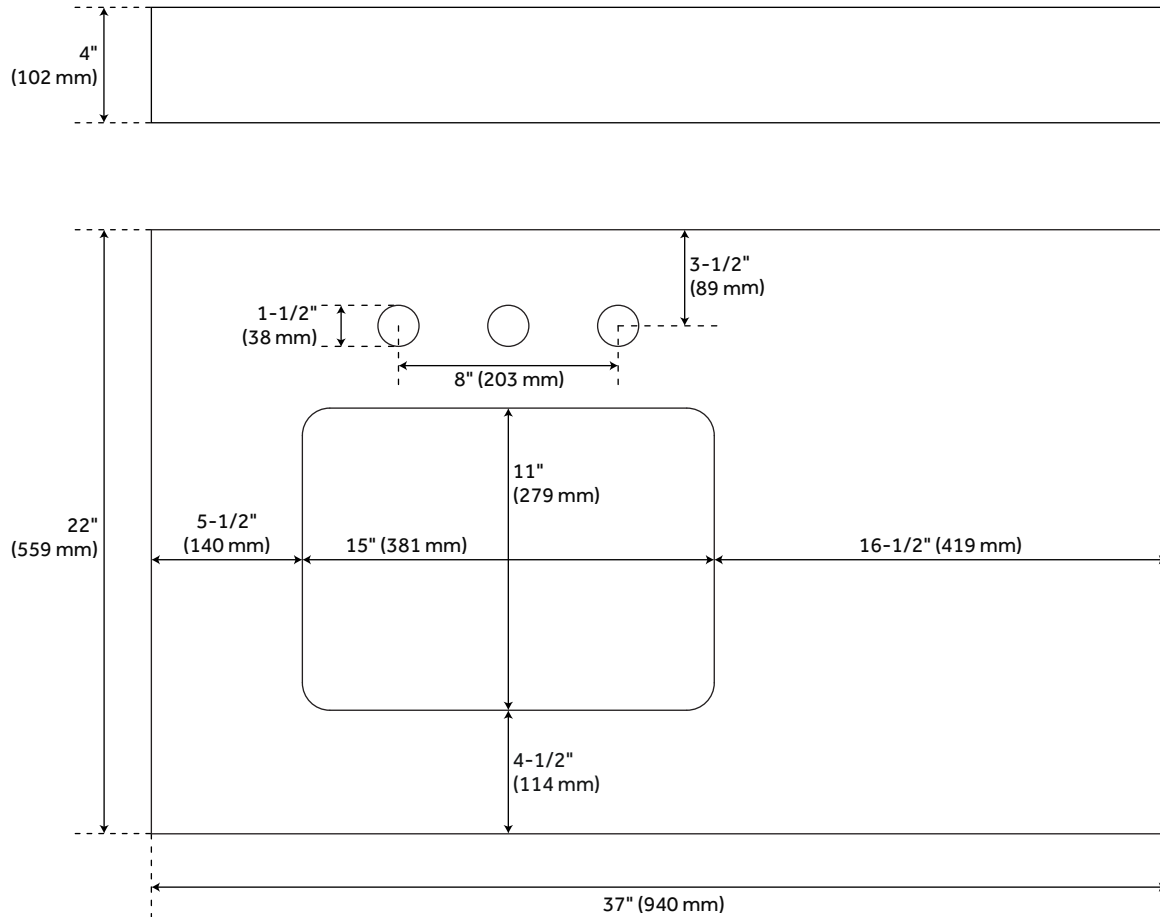

37" X 22" 3CM GRANITE TOP WITH LEFT OFFSEST RECT UNDERMOUNT SINK - ABSOLUTE BLACK - 8"

SKU: 482428
Code: SH482428

FEATURES

Features: Offset Sink
Assembly Required: Yes
Number of Basins: 1
Sink Installation: Undermount - Rectangle
Vanity Top Options: Absolute Black Granite
Faucet Centers: 8"
Basin Length: 16"
Basin Width: 11-3/4"
Water Depth To Overflow: 4-1/2"
Fits Drain Hole Size: 1-1/2"
Faucet Included: No
Vanity Top Material: Granite
Sink Material: Porcelain
Vanity Top Thickness: 3cm
Water Depth to Rim: 6"
Sink Included: Yes
Sink Color: White
Basin Overflow: Yes
Vanity Top Depth: 22"
Vanity Top Width: 37"
Backsplash: Yes

REVISED 4/6/2023

37" X 22" 3CM GRANITE TOP WITH LEFT OFFSEST RECT UNDERMOUNT SINK - ABSOLUTE BLACK - 8"

SKU: 482428
Code: SH482428

ADDITIONAL FEATURES

- Includes vanity top, backsplash, and white porcelain sink.
- Granite is A-grade.
- Each stone top is carved from a single piece of stone and will feature natural variations.
- See Installation Instructions for directions to attach the vanity top and sink.
- Backsplash is 4".

REVISED 4/6/2023

37" X 22" 3CM GRANITE TOP FOR RUMB SINK - LEFT OFFSET - 8" HOLES - ABSOLUTE BLACK

All dimensions and specifications are nominal and may vary. Use actual products for accuracy in critical situations.

37" X 22" 3CM GRANITE TOP FOR RUMB SINK - WHITE PORCELAIN SINK

All dimensions and specifications are nominal and may vary. Use actual products for accuracy in critical situations.