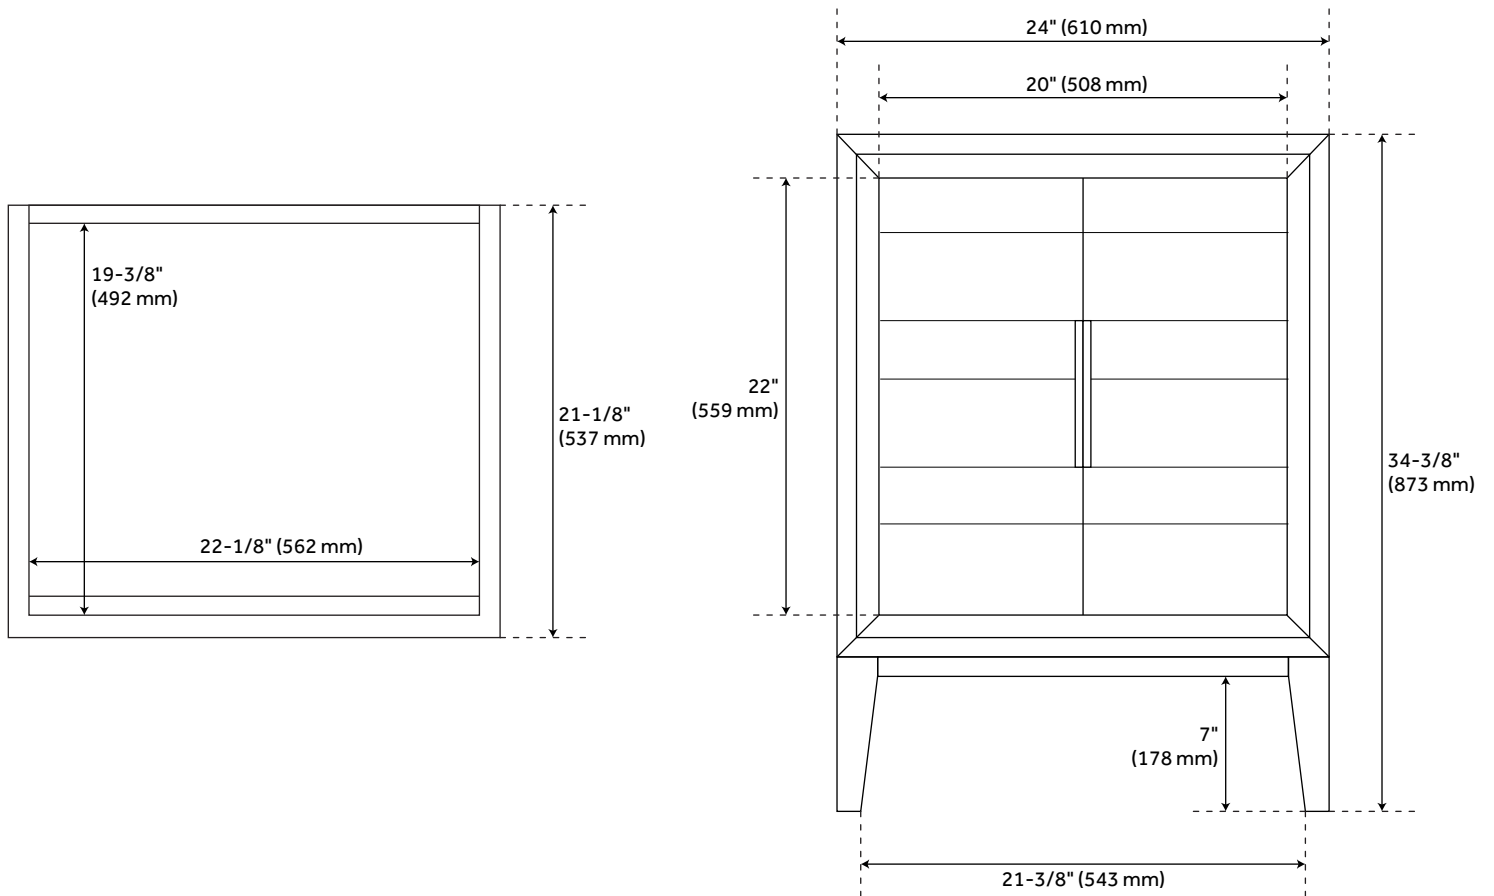

24" ALISO TEAK VANITY - JAVA

SKU: 482477

All dimensions and specifications are nominal and may vary. Use actual products for accuracy in critical situations.