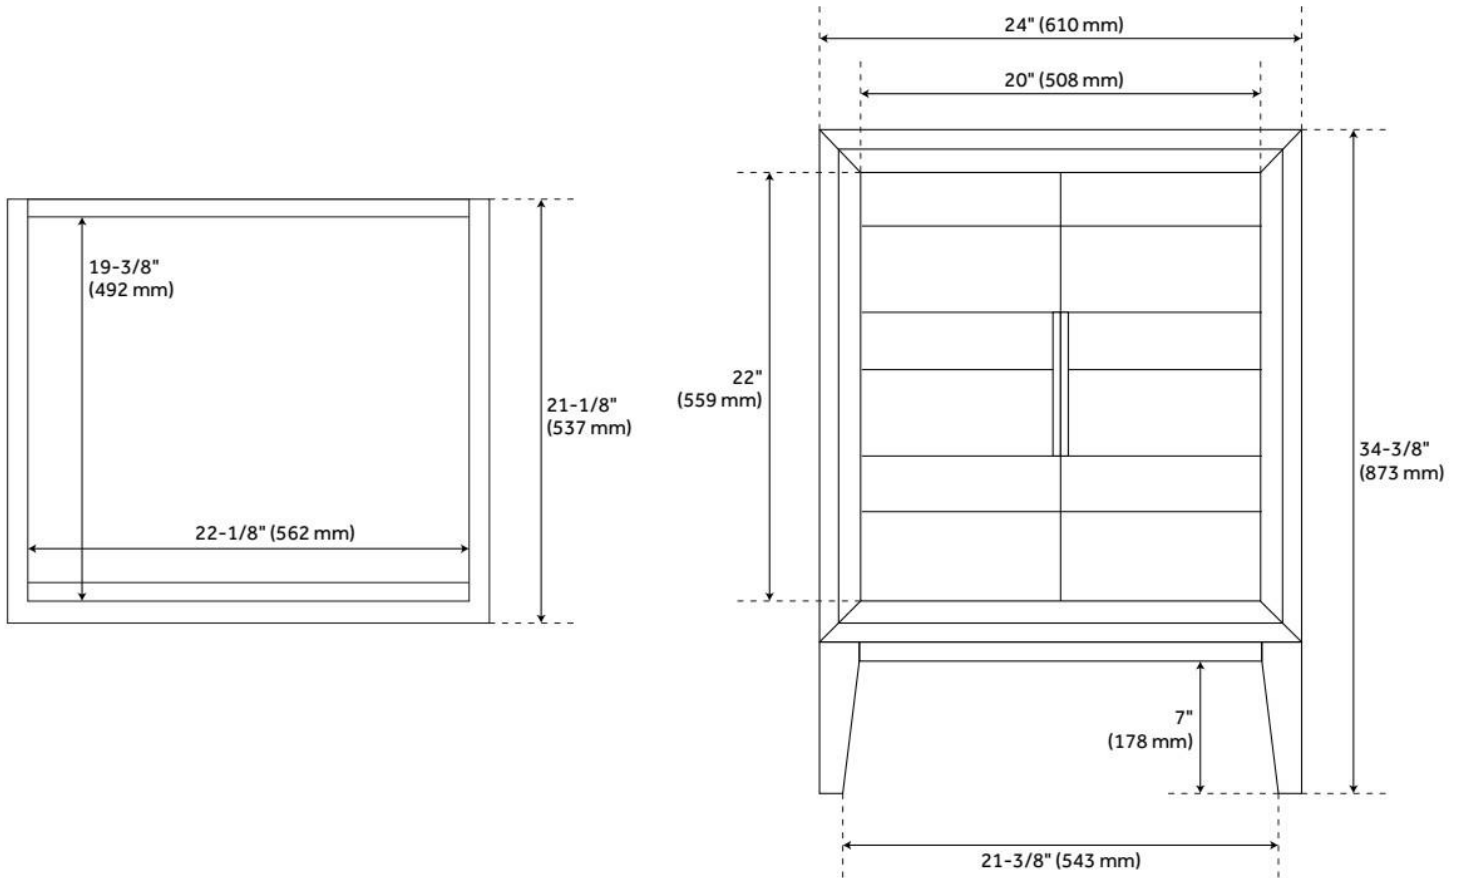

24" ALISO TEAK VANITY - JAVA - VANITY CABINET ONLY

SKU: 482477
Code: SH482477

FEATURES

Material: Teak
Product Finish: Java
Number of Doors: 2
Soft-Close Hinges: Yes
Adjustable Shelves: Yes
Hardware Finish: Black
Built-In Adjusters: Yes

ADDITIONAL FEATURES

- See Installation Instructions for directions to attach the vanity top and sink.
- All dimensions are ($\pm 1/2"$).

REVISED 8/8/2024

24" ALISO TEAK VANITY - JAVA - VANITY CABINET ONLY

SKU: 482477
Code: SH482477

REVISED 8/8/2024