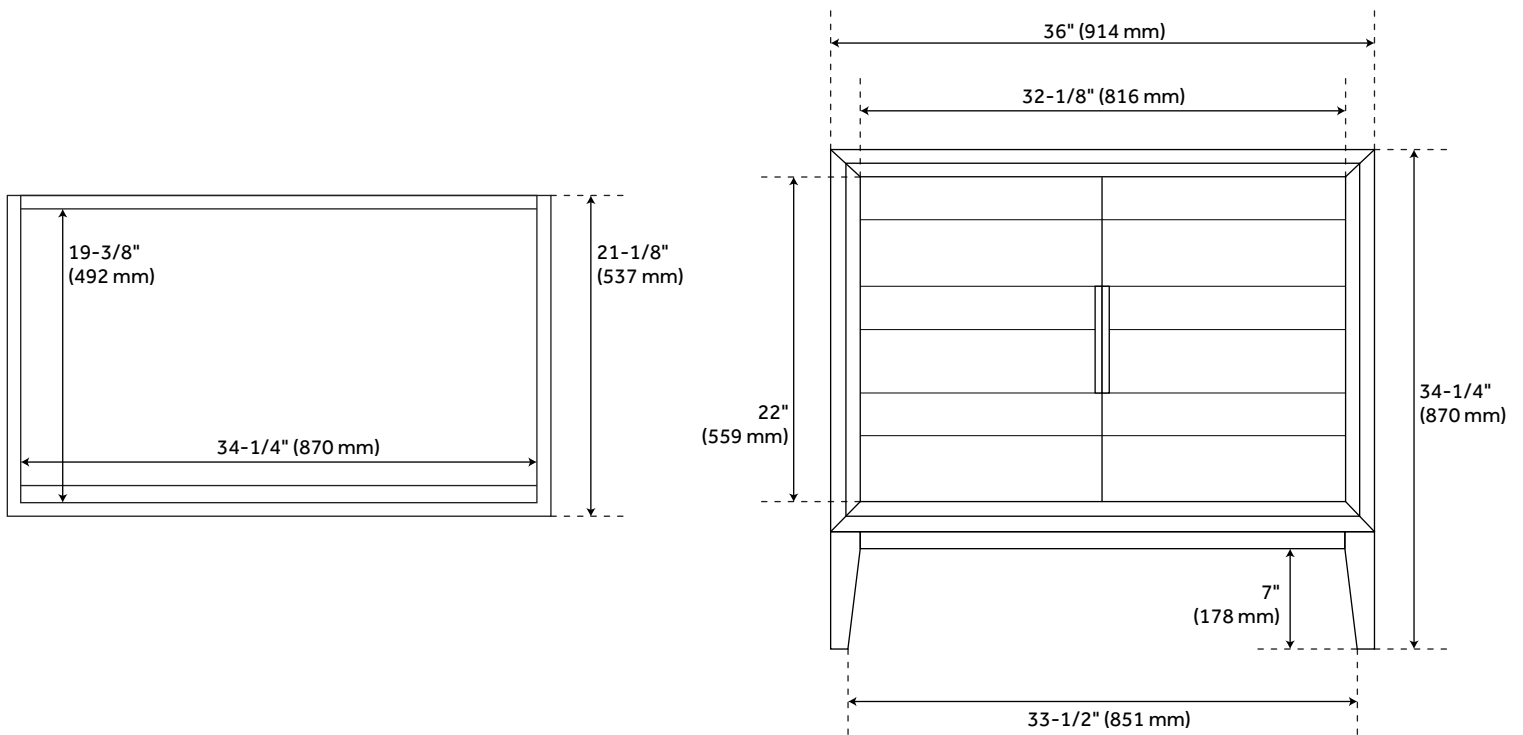

36" ALISO TEAK VANITY WITH RECTANGULAR UNDERMOUNT SINK - JAVA

SKU: 950734-36-RUMB

CODES/STANDARDS

FEATURES

Installation Type: Freestanding
Features: Soft-Close Hinges
Product Finish: Java
Material: Teak
Number of Doors: 2
Width: 36"
Height: 34-1/4"
Depth: 21-1/8"
Assembly Required: No
Number of Shelves: 1
Number of Basins: 1
Sink Installation: Undermount - Rectangle
Fits Drain Hole Size: 1-1/2"
Faucet Included: No
Sink Material: Porcelain
Vanity Top Thickness: 3cm
Size: 36"
Adjustable Shelves: Yes
Hardware Finish: Black
Built-In Adjusters: Yes
Sink Included: Optional
Sink Color: White
Basin Overflow: Yes
Vanity Top Included: Optional
Vanity Top Depth: 22"
Vanity Top Width: 37"
Mirror Included: No

Code:
REVISED 6/6/2022

36" ALISO TEAK VANITY - JAVA

SKU: 482478

All dimensions and specifications are nominal and may vary. Use actual products for accuracy in critical situations.