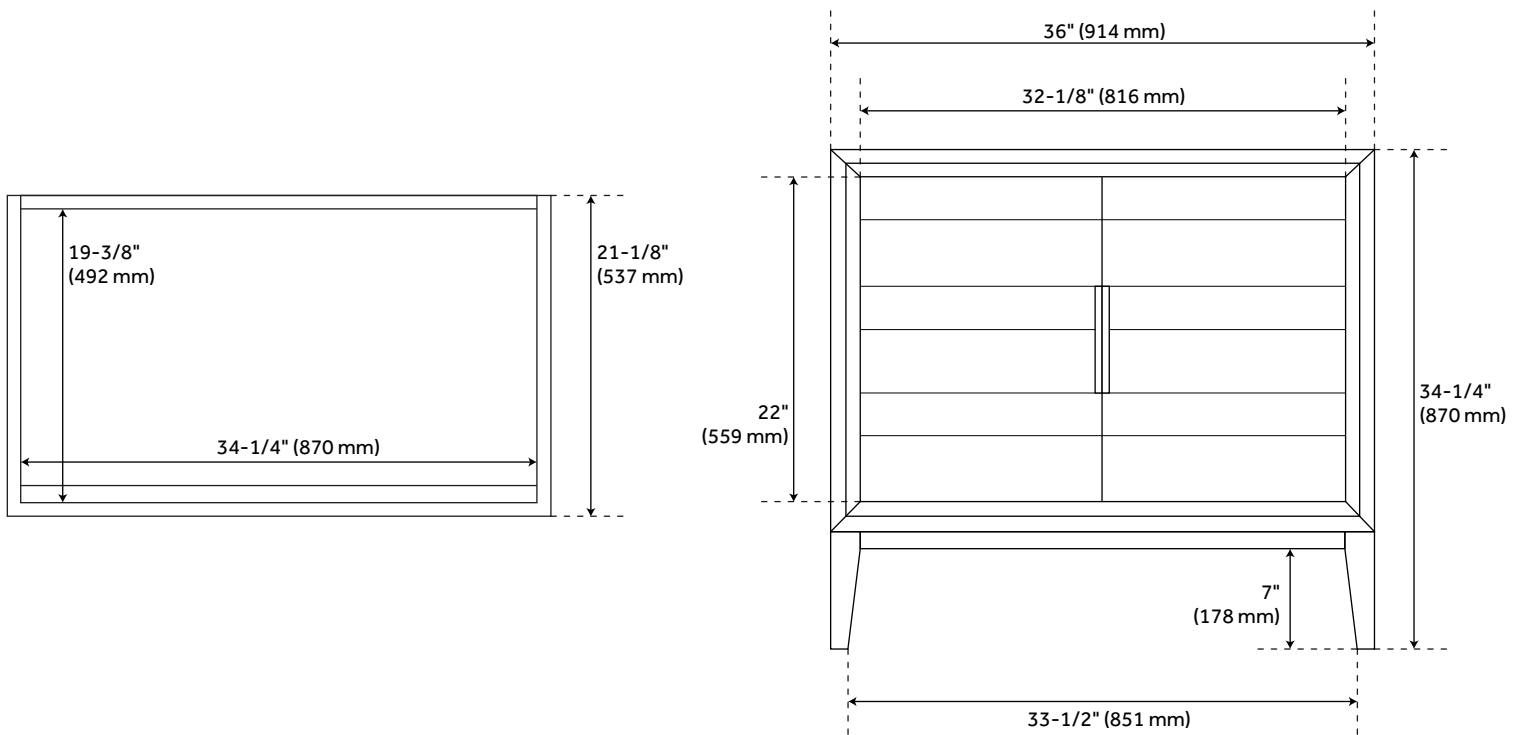

36" ALISO TEAK VANITY - JAVA

SKU: 482478

All dimensions and specifications are nominal and may vary. Use actual products for accuracy in critical situations.