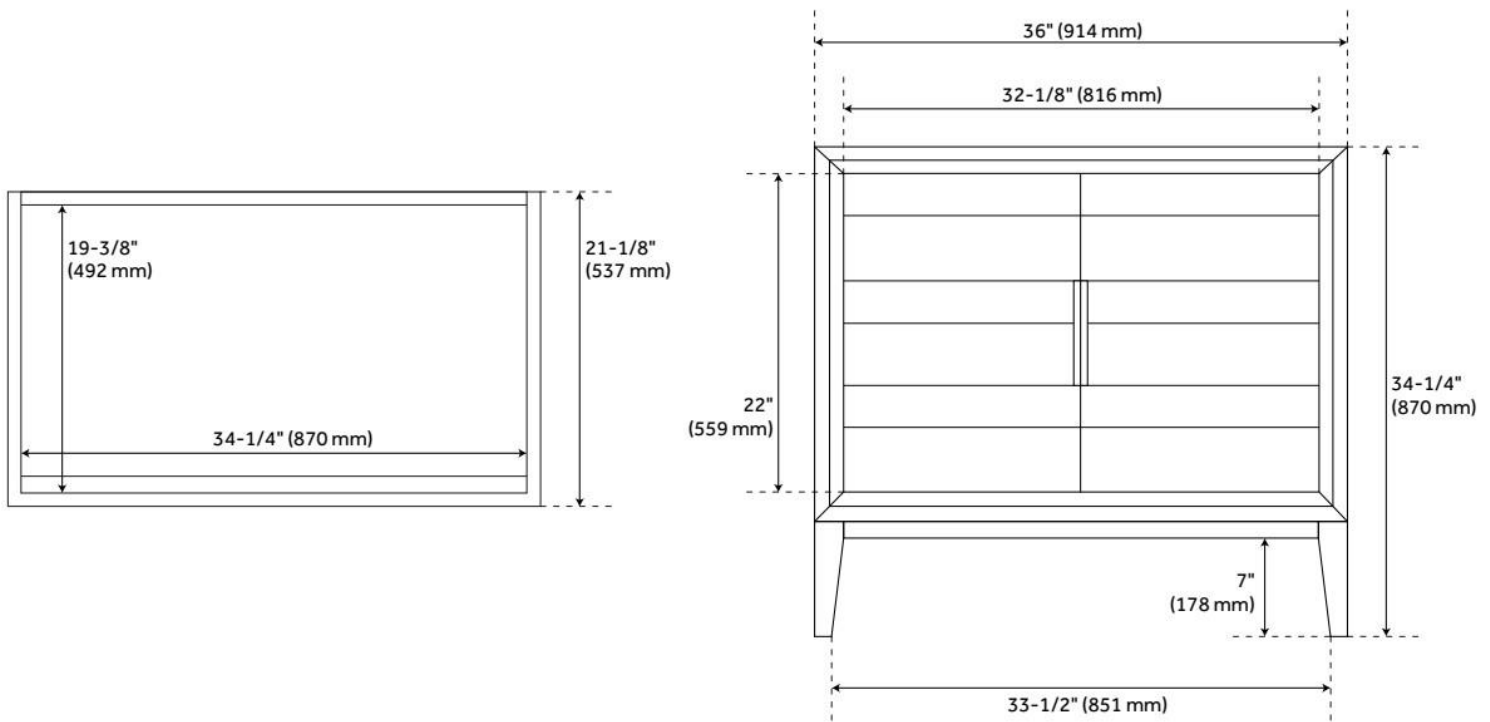

36" ALISO TEAK VANITY - JAVA - VANITY CABINET ONLY

SKU: 482478
Code: SH482478

REVISED 8/7/2024