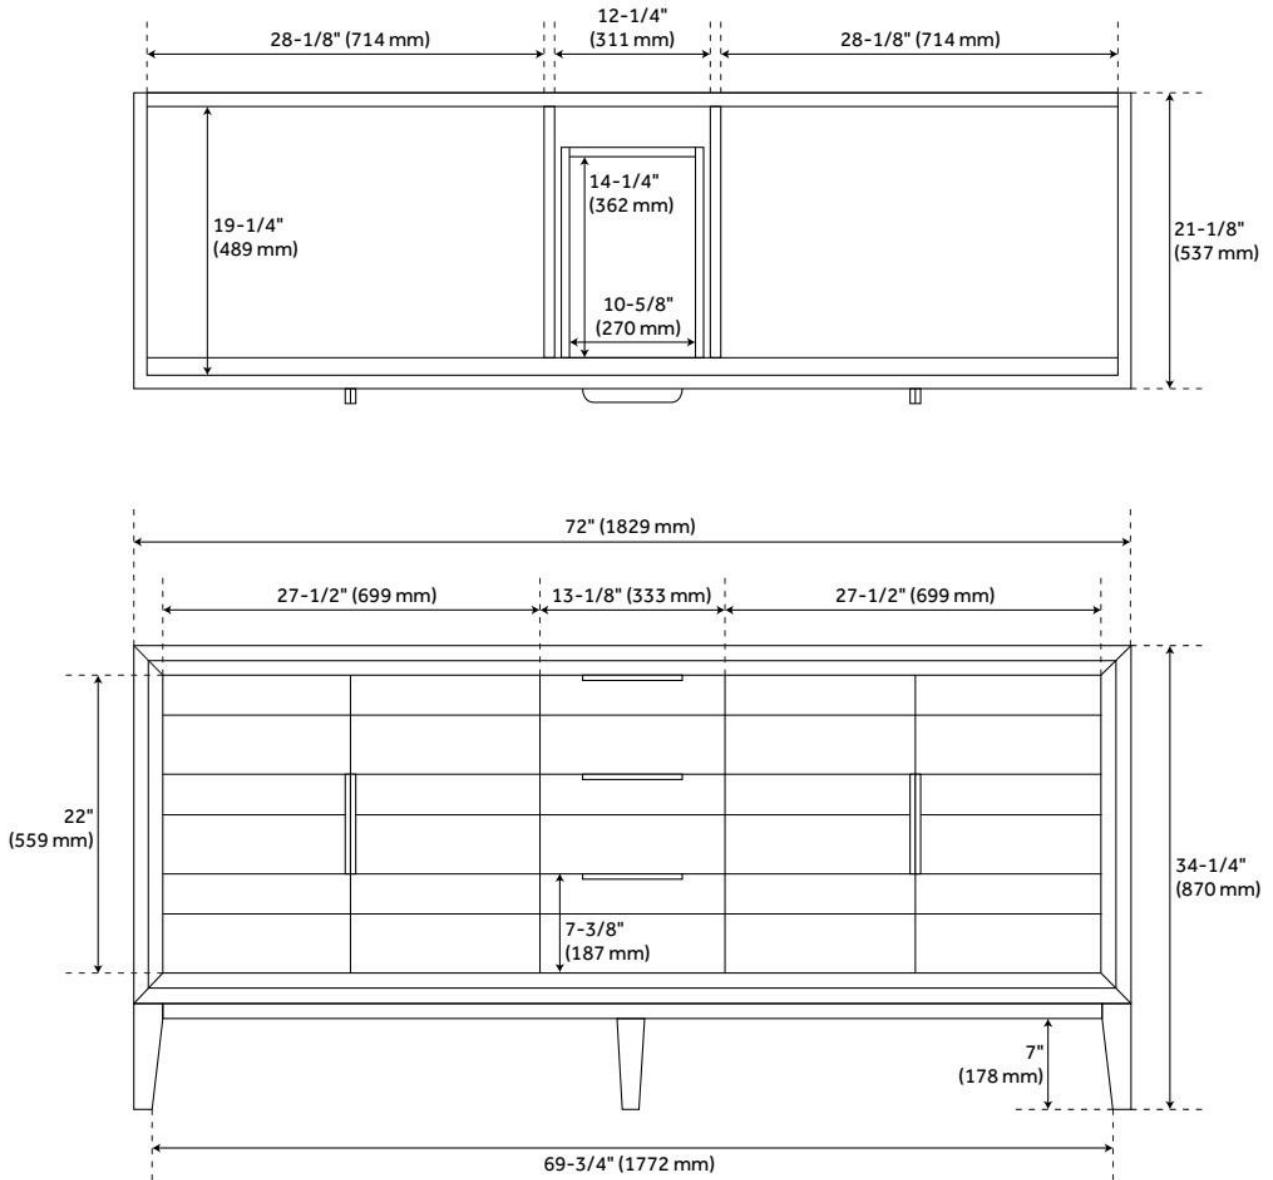

72" ALISO TEAK DOUBLE VANITY - JAVA - VANITY CABINET ONLY

SKU: 482479
Code: SH482479

REVISED 8/5/2024