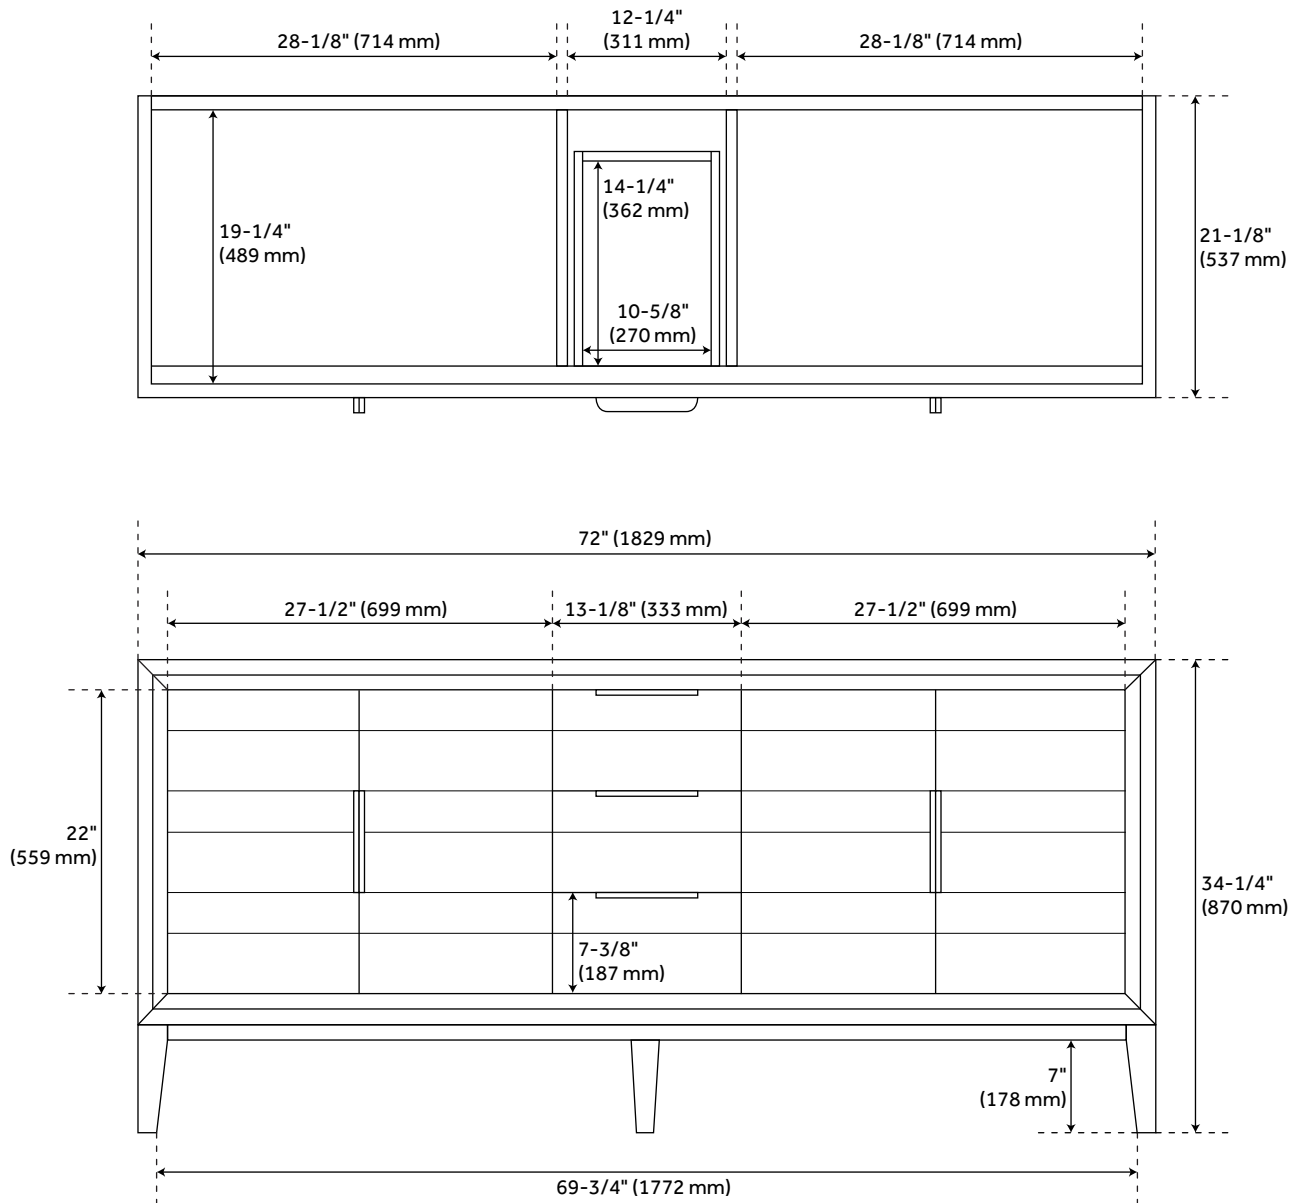

FEATURES

Installation Type: Freestanding
Features: Soft-Close Hinges
Material: Teak
Number of Doors: 4
Number of Drawers: 3
Width: 72"
Height: 34-1/4"
Depth: 21-1/8"
Assembly Required: No
Number of Shelves: 2
Dovetail Drawers: Yes
Number of Basins: 2
Sink Installation: Undermount - Rectangle
Fits Drain Hole Size: 1-1/2"
Faucet Included: No
Sink Material: Porcelain
Vanity Top Thickness: 3cm
Size: 72"
Adjustable Shelves: Yes
Hardware Finish: Black
Built-In Adjusters: Yes
Sink Included: yes
Sink Color: White
Basin Overflow: Yes
Vanity Top Included: yes
Vanity Top Depth: 22"
Vanity Top Width: 73"
Mirror Included: false

REVISED 4/24/2023

72" ALISO TEAK DOUBLE VANITY WITH RECTANGULAR UNDERMOUNT SINK - JAVA

SKU: 950734-72-RUMB

Code: SH482521, SH482522, SH482523, SH482524, SH482525, SH482526, SH482527, SH482528, SH482529, SH482530, SH482531

ADDITIONAL FEATURES

- Includes a matching backsplash and a pair of white porcelain sink.
- Each stone top is carved from a single piece of stone and will feature natural variations.
- See Installation Instructions for directions to attach the vanity top and sink.
- All dimensions are ($\pm 1/2$ ").
- [Wood finish samples available.](#)

REVISED 4/24/2023

72" ALISO TEAK DOUBLE VANITY - JAVA

All dimensions and specifications are nominal and may vary. Use actual products for accuracy in critical situations.