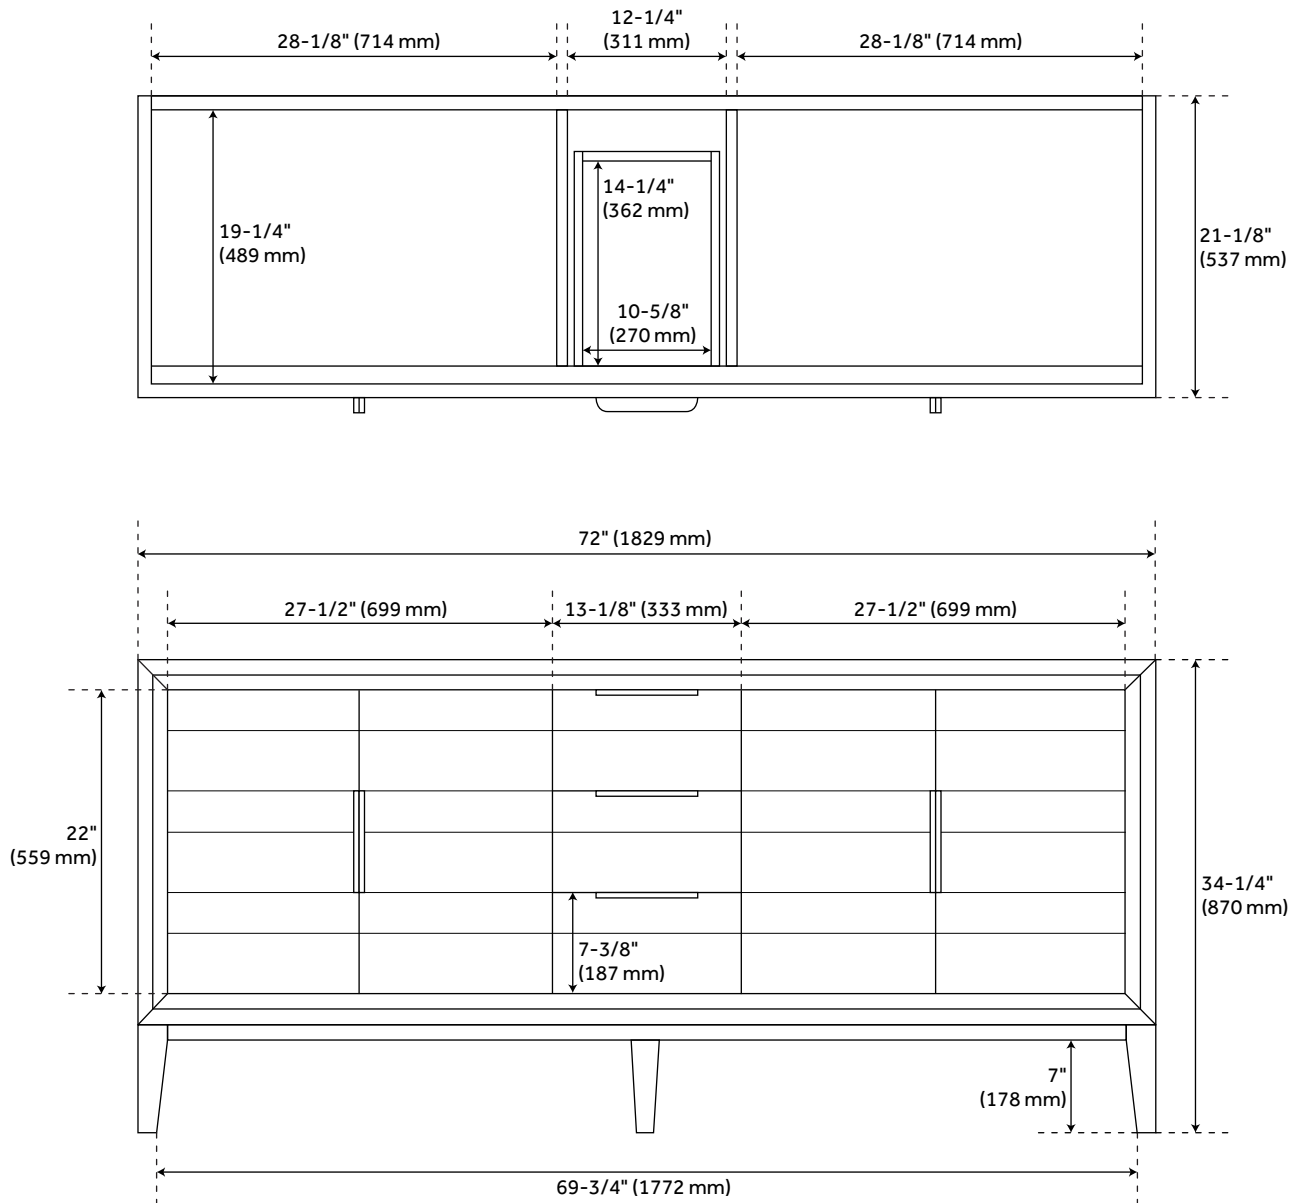

72" ALISO TEAK DOUBLE VANITY WITH UNDERMOUNT SINK - JAVA

SKU: 950734-72-UM

Code: SH482516, SH482517, SH482518, SH482519, SH482520

FEATURES

Installation Type: Freestanding
Features: Soft-Close Hinges
Material: Teak
Number of Doors: 4
Number of Drawers: 3
Width: 72"
Height: 34-1/4"
Depth: 21-1/8"
Assembly Required: No
Number of Shelves: 2
Dovetail Drawers: Yes
Number of Basins: 2
Sink Installation: Undermount - Oval
Fits Drain Hole Size: 1-1/2"
Faucet Included: No
Sink Material: Porcelain
Vanity Top Thickness: 3cm
Size: 72"
Adjustable Shelves: Yes
Hardware Finish: Black
Built-In Adjusters: Yes
Sink Included: yes
Sink Color: White
Basin Overflow: Yes
Vanity Top Included: yes
Vanity Top Depth: 22"
Vanity Top Width: 73"
Mirror Included: false

REVISED 4/24/2023

72" ALISO TEAK DOUBLE VANITY WITH UNDERMOUNT SINK - JAVA

SKU: 950734-72-UM

Code: SH482516, SH482517, SH482518, SH482519, SH482520

ADDITIONAL FEATURES

- Includes a matching backsplash and a pair of white porcelain sink.
- Each stone top is carved from a single piece of stone and will feature natural variations.
- See Installation Instructions for directions to attach the vanity top and sink.
- All dimensions are ($\pm 1/2$ ").
- [Wood finish samples available.](#)

REVISED 4/24/2023

72" ALISO TEAK DOUBLE VANITY - JAVA

All dimensions and specifications are nominal and may vary. Use actual products for accuracy in critical situations.